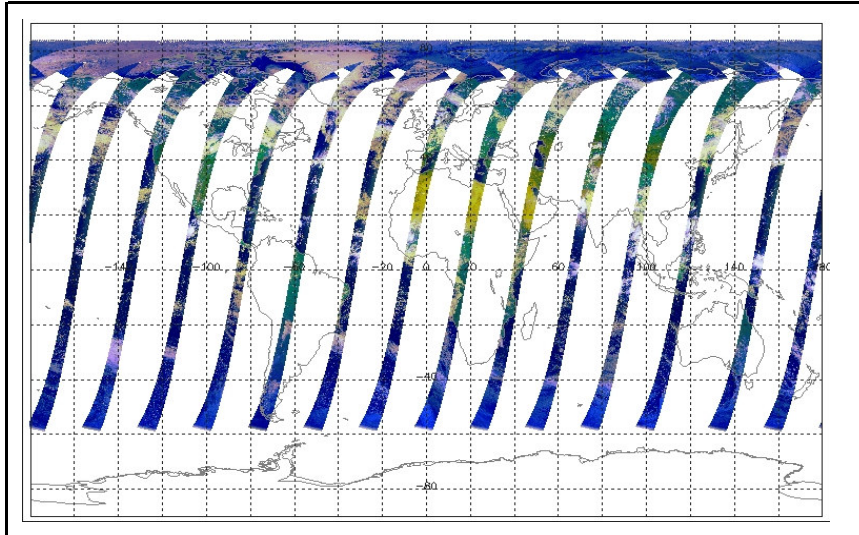

Browse Map

Map of browse products for: 01-Aug-06

Comments

Meteo Map

Map of meteo products for: 01-Aug-06