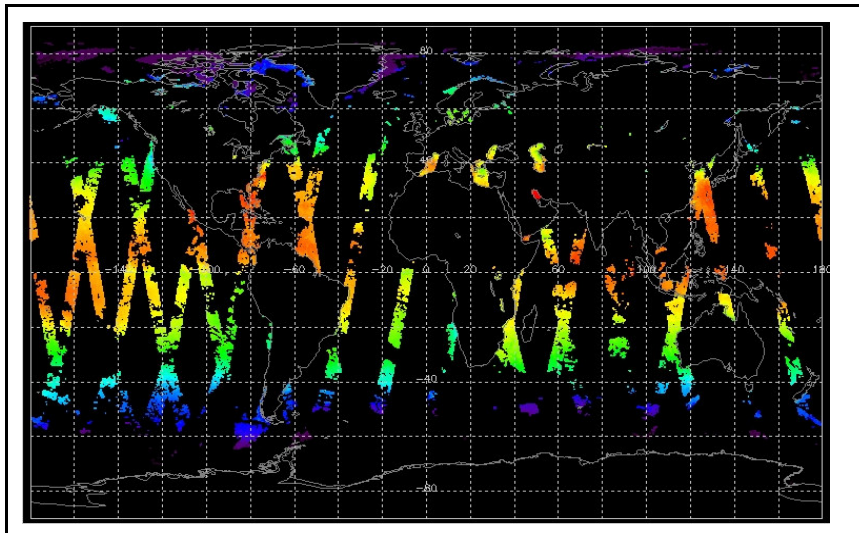

Browse Map

Map of browse products for: 01-Aug-06

Comments

Meteo Map

Map of meteo products for: 01-Aug-06

Comments

NB: METEO products are downloaded early morning, while their existence on the server is checked late morning which may explain inconsistencies between the above METEO map and the number of stated products