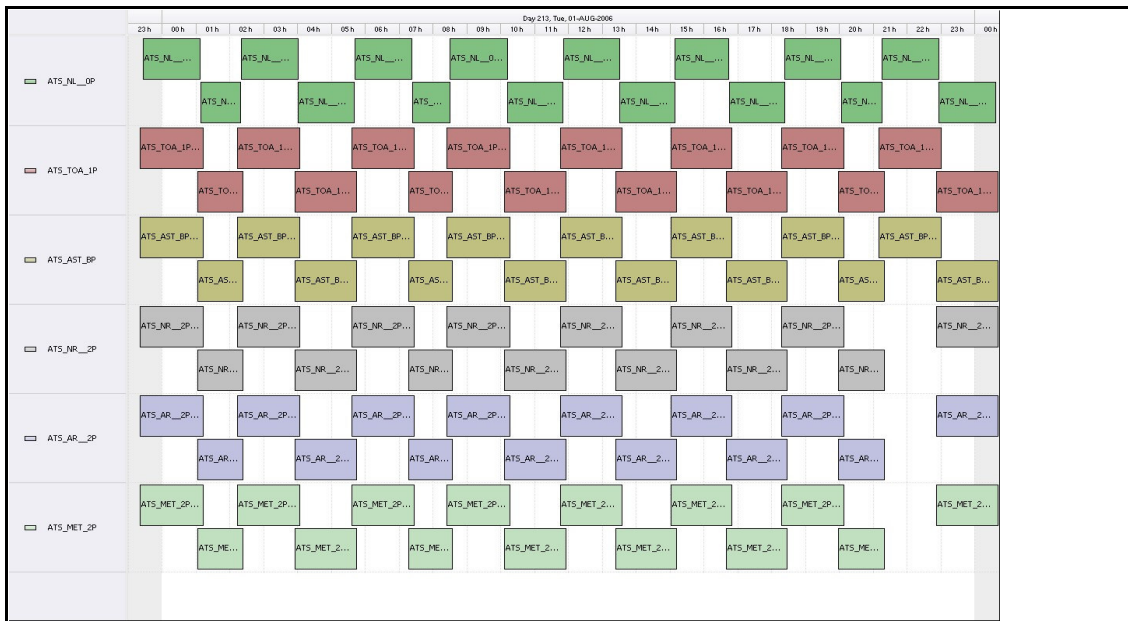

DPQC Daily Check of AATSR Data

01-Aug-06

DATA ACQUISITION DATE: 01-Aug-06
INSPECTION DATE: 02-Aug-06

Move Daily Maps

Previous Instrument Operational Events	
27-Jul-06	Nothing planned
28-Jul-06	Nothing planned
29-Jul-06	Nothing planned
30-Jul-06	Nothing planned
31-Jul-06	Nothing planned

Upcoming Instrument Operational Events	
01-Aug-06	Nothing planned
02-Aug-06	Nothing planned
03-Aug-06	Nothing planned
04-Aug-06	Nothing planned
05-Aug-06	Nothing planned

Daily Gantt Chart

Update

Comments: None

FLAGS

Meteo Products

Data acquisition date: 01-Aug-06 Inspection date: 02-Aug-06

Total # Products: 13
Server Availability: Nominal

Comments: None

Browse Products

Data acquisition date: 01-Aug-06 Inspection date: 02-Aug-06

Source: EDS

Comments: Orbits 23106-23113 missing

FLAG

Instrument Health

Daily

List of all QA orbit summary files deposited on: 01-Aug-06

Orbit #	Acquired	Comments
23095	31-Jul-06	None
23096	31-Jul-06	None
23097	31-Jul-06	None
23098	31-Jul-06	None
23099	31-Jul-06	None
23100	31-Jul-06	None
23106	01-Aug-06	None
23107	01-Aug-06	None

Daily status from the RAL EDS web-site on: 01-Aug-06

Current Instrument Status: Nominal
Envisat Platform Status: Nominal

Weekly

Latest version of the weekly RAL report on: 01-Aug-06

Out of date by: 15 days

Report Date: 17-Jul-06
Anomalies: Kiruna-dumped Level_0 data: CRC error-rate returned to nominal this week. Jitter: rate improvement continues; most orbits this week showed a nominal jitter-rate. Jitter: Mainly nominal, a few orbits above threshold. Radiometric Noise: Nominal. Telemetry Quality: Back to nominal by end of week.