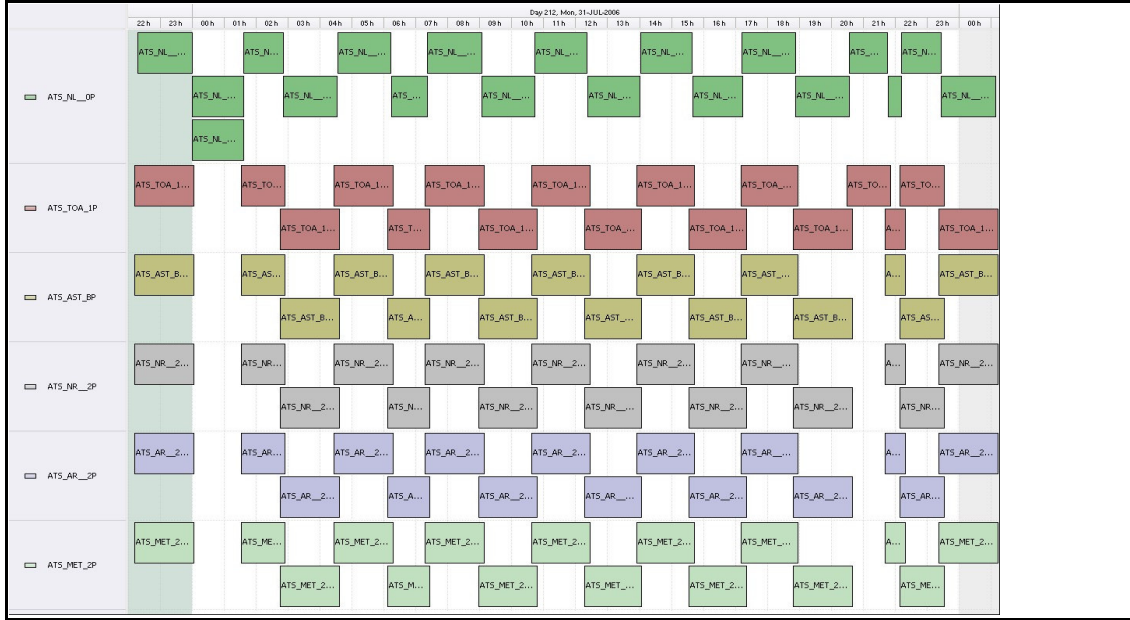

DPQC Daily Check of AATSR Data

31-Jul-06

DATA ACQUISITION DATE: 31-Jul-06
INSPECTION DATE: 01-Aug-06

Move Daily Maps

Previous Instrument Operational Events	
26-Jul-06	Nothing planned
27-Jul-06	Nothing planned
28-Jul-06	Nothing planned
29-Jul-06	Nothing planned
30-Jul-06	Nothing planned

Upcoming Instrument Operational Events	
31-Jul-06	Nothing planned
01-Aug-06	Nothing planned
02-Aug-06	Nothing planned
03-Aug-06	Nothing planned
04-Aug-06	Nothing planned

Daily Gantt Chart

Update

Comments: None

FLAGS

Meteo Products

Data acquisition date: 31-Jul-06 Inspection date: 01-Aug-06

Total # Products: 15
Server Availability: Nominal

Comments: None

Browse Products

Data acquisition date: 31-Jul-06 Inspection date: 01-Aug-06

Source: EDS

Comments: Orbits 23098, 23099, 23100 unavailable

FLAG

Instrument Health

Daily

List of all QA orbit summary files deposited on: 31-Jul-06

Orbit #	Acquired	Comments
23081	30-Jul-06	None
23082	30-Jul-06	None
23083	30-Jul-06	None
23084	30-Jul-06	None
23085	30-Jul-06	None
23091	31-Jul-06	None
23092	31-Jul-06	None
23094	31-Jul-06	None

Daily status from the RAL EDS web-site on: 31-Jul-06

Current Instrument Status: Nominal
Envisat Platform Status: Nominal

Weekly

Latest version of the weekly RAL report on: 31-Jul-06

Out of date by: 14 days

Report Date: 17-Jul-06
Anomalies: Kiruna-dumped Level_0 data: CRC error-rate returned to nominal this week. Jitter: rate improvement continues; most orbits this week showed a nominal jitter-rate. Jitter: Mainly nominal, a few orbits above threshold. Radiometric Noise: Nominal. Telemetry Quality: Back to nominal by end of week.