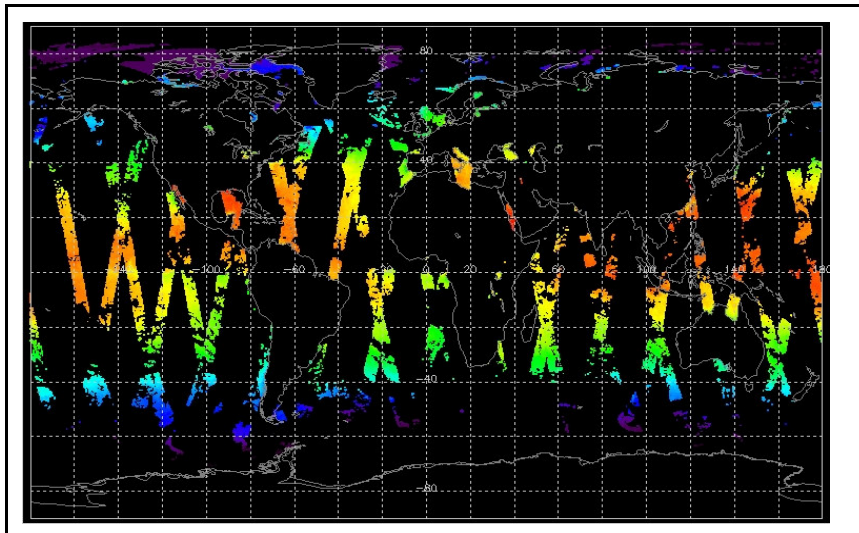

Browse Map

Map of browse products for: 31-Jul-06

Comments

Meteo Map

Map of meteo products for: 31-Jul-06

Comments

NB: METEO products are downloaded early morning, while their existence on the server is checked late morning which may explain inconsistencies between the above METEO map and the number of stated products