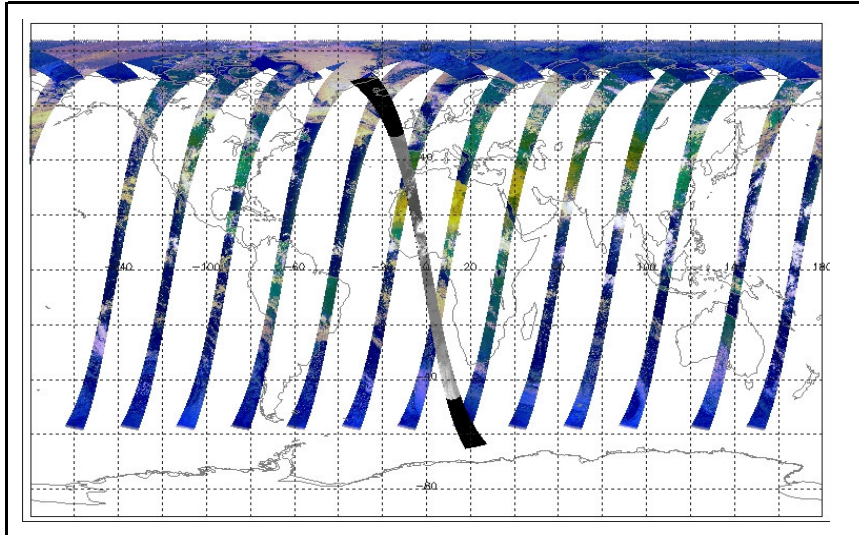

Browse Map

Map of browse products for: 31-Jul-06

Comments

Meteo Map

Map of meteo products for: 31-Jul-06