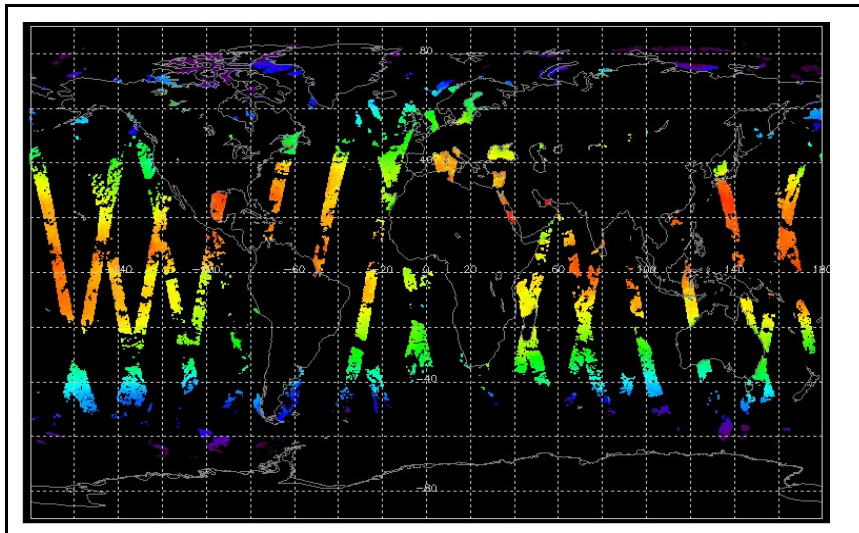

Browse Map

Map of browse products for: 30-Jul-06

Comments

Meteo Map

Map of meteo products for: 30-Jul-06

Comments

NB: METEO products are downloaded early morning, while their existence on the server is checked late morning which may explain inconsistencies between the above METEO map and the number of stated products