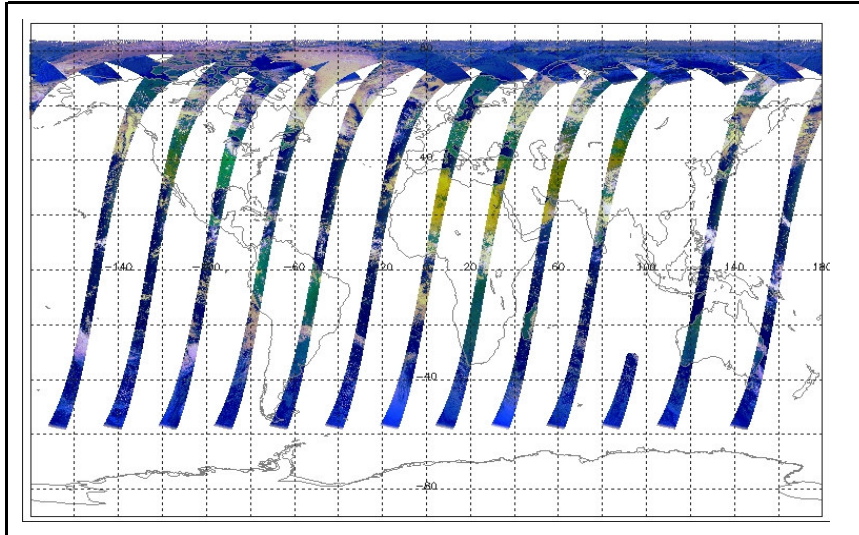

Browse Map

Map of browse products for: 30-Jul-06

Comments

Meteo Map

Map of meteo products for: 30-Jul-06