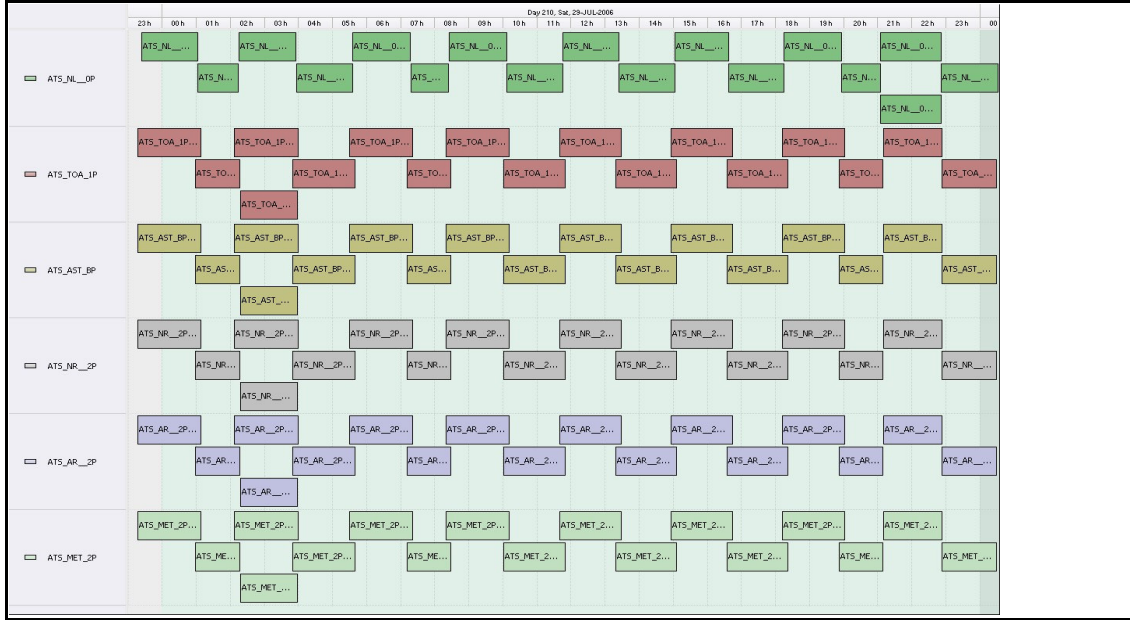

DPQC Daily Check of AATSR Data

30-Jul-06

DATA ACQUISITION DATE: 30-Jul-06
INSPECTION DATE: 31-Jul-06

Move Daily Maps

Previous Instrument Operational Events	
25-Jul-06	Nothing planned
26-Jul-06	Nothing planned
27-Jul-06	Nothing planned
28-Jul-06	Nothing planned
29-Jul-06	Nothing planned

Upcoming Instrument Operational Events	
30-Jul-06	Nothing planned
31-Jul-06	Nothing planned
01-Aug-06	Nothing planned
02-Aug-06	Nothing planned
03-Aug-06	Nothing planned

Daily Gantt Chart

Update

Comments: None

FLAGS

Meteo Products

Data acquisition date: 30-Jul-06 Inspection date: 31-Jul-06

Total # Products: 12
Server Availability: Nominal

Comments: None

Browse Products

Data acquisition date: 30-Jul-06 Inspection date: 31-Jul-06

Source: RA

Comments: Orbit 23074 unavailable

FLAG

Instrument Health

Daily

List of all QA orbit summary files deposited on: 30-Jul-06

Orbit #	Acquired	Comments
23065	29-Jul-06	None
23066	29-Jul-06	None
23067	29-Jul-06	None
23068	29-Jul-06	None
23069	29-Jul-06	None
23070	29-Jul-06	None
23077	30-Jul-06	None
23078	30-Jul-06	None
23079	30-Jul-06	None
23080	30-Jul-06	None

Daily status from the RAL EDS web-site on: 31-Jul-06

Current Instrument Status: Nominal
Envisat Platform Status: Nominal

Weekly

Latest version of the weekly RAL report on: 31-Jul-06

Out of date by: 14 days

Report Date: 17-Jul-06
Anomalies: Kiruna-dumped Level_0 data. CRC error-rate returned to nominal this week. Jitter rate improvement continues; most orbits this week showed a nominal jitter-rate. Jitter: Mainly nominal, a few orbits above threshold. Radiometric Noise: Nominal. Telemetry Quality: Back to nominal by end of week.