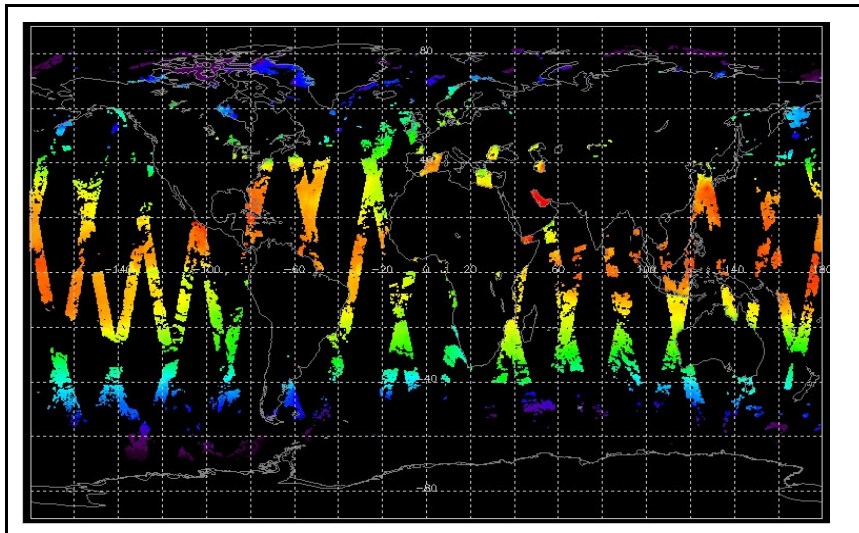

Browse Map

Map of browse products for: 29-Jul-06

Comments

Meteo Map

Map of meteo products for: 29-Jul-06

Comments

NB: METEO products are downloaded early morning, while their existence on the server is checked late morning which may explain inconsistencies between the above METEO map and the number of stated products