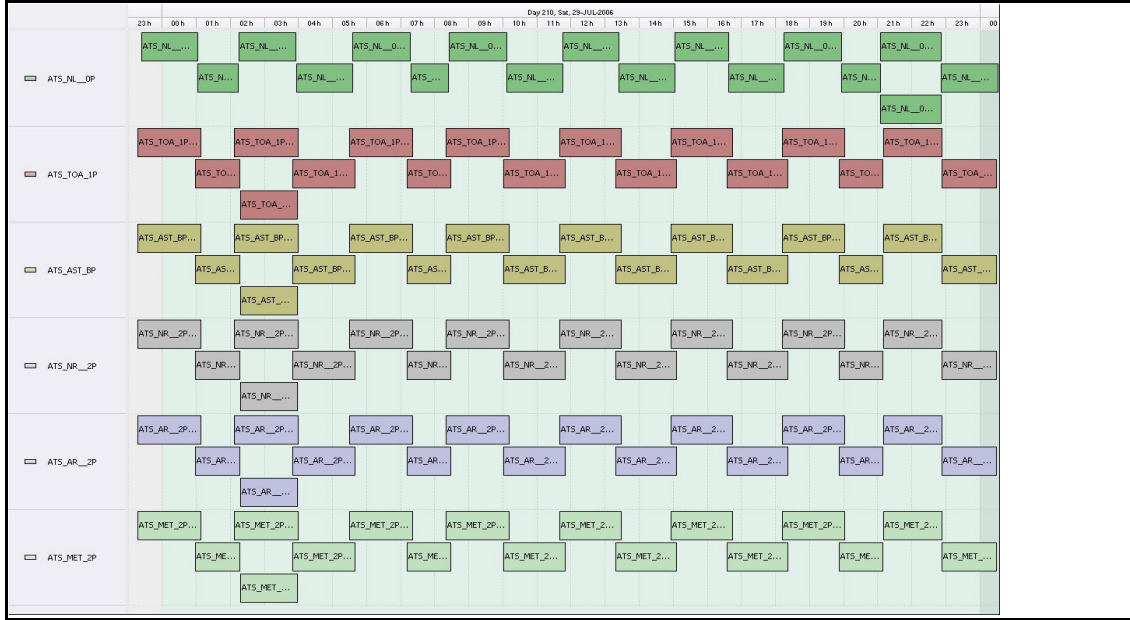

DPQC Daily Check of AATSR Data

29-Jul-06

DATA ACQUISITION DATE: 29-Jul-06
INSPECTION DATE: 31-Jul-06

Move Daily Maps

Previous Instrument Operational Events	
24-Jul-06	Nothing planned
25-Jul-06	Nothing planned
26-Jul-06	Nothing planned
27-Jul-06	Nothing planned
28-Jul-06	Nothing planned

Upcoming Instrument Operational Events	
29-Jul-06	Nothing planned
30-Jul-06	Nothing planned
31-Jul-06	Nothing planned
01-Aug-06	Nothing planned
02-Aug-06	Nothing planned

Daily Gantt Chart

Update

Comments: None

FLAGS

Meteo Products

Data acquisition date: 29-Jul-06 Inspection date: 31-Jul-06

Total # Products: 16
Server Availability: Nominal

Comments: None

Browse Products

Data acquisition date: 29-Jul-06 Inspection date: 31-Jul-06

Source: RA

Comments: None

Instrument Health

Daily

List of all QA orbit summary files deposited on: 29-Jul-06

Orbit #	Acquired	Comments
23052	28-Jul-06	None
23053	28-Jul-06	None
23054	28-Jul-06	None
23055	28-Jul-06	None
23056	28-Jul-06	None
23063	29-Jul-06	None
23064	29-Jul-06	None

Daily status from the RAL EDS web-site on: 31-Jul-06

Current Instrument Status: Nominal
Envisat Platform Status: Nominal

Weekly

Latest version of the weekly RAL report on: 31-Jul-06

Out of date by: 14 days

Report Date: 17-Jul-06
Anomalies: Kiruna-dumped Level_0 data: CRC error-rate returned to nominal this week. Jitter rate improvement continues; most orbits this week showed a nominal jitter-rate. Jitter: Mainly nominal, a few orbits above threshold. Radiometric Noise: Nominal. Telemetry Quality: Back to nominal by end of week.