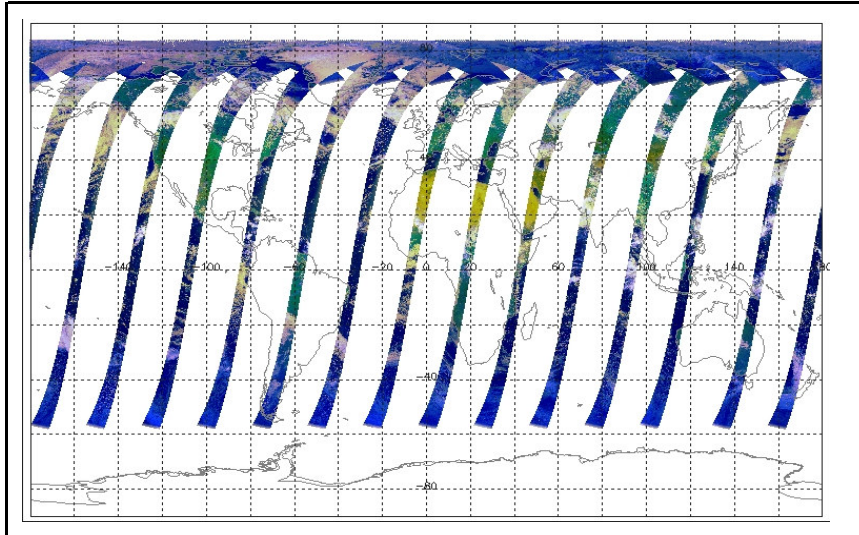

Browse Map

Map of browse products for: 29-Jul-06

Comments

Meteo Map

Map of meteo products for: 29-Jul-06