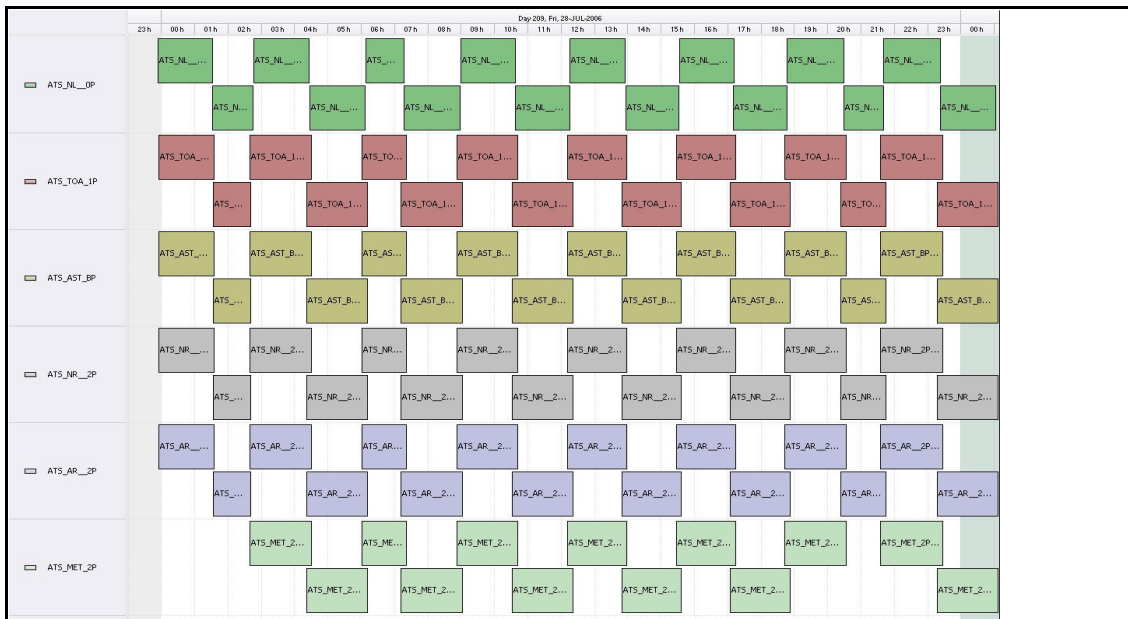

DPQC Daily Check of AATSR Data

28-Jul-06

DATA ACQUISITION DATE:	28-Jul-06
INSPECTION DATE:	31-Jul-06

Move Daily Maps

Previous Instrument Operational Events	
23-Jul-06	Nothing planned
24-Jul-06	Nothing planned
25-Jul-06	Nothing planned
26-Jul-06	Nothing planned
27-Jul-06	Nothing planned

Upcoming Instrument Operational Events	
28-Jul-06	Nothing planned
29-Jul-06	Nothing planned
30-Jul-06	Nothing planned
31-Jul-06	Nothing planned
01-Aug-06	Nothing planned

Daily Gantt Chart

Update

Comments: None

FLAGS

Meteo Products

Data acquisition date: 28-Jul-06 Inspection date: 31-Jul-06

Total # Products:	13
Server Availability:	Nominal

Comments: None

Browse Products

Data acquisition date: 28-Jul-06 Inspection date: 31-Jul-06

Source: RA

Comments: None

Instrument Health

Daily

List of all QA orbit summary files deposited on: 28-Jul-06

Orbit #	Acquired	Comments
23036	27-Jul-06	None
23048	28-Jul-06	None
23049	28-Jul-06	None
23050	28-Jul-06	None
23051	28-Jul-06	None

Daily status from the RAL EDS web-site on: 28-Jul-06

Current Instrument Status: Nominal
Envisat Platform Status: Nominal

Weekly

Latest version of the weekly RAL report on: 28-Jul-06

Out of date by: 11 days

Report Date	17-Jul-06
Anomalies	Kiruna-dumped Level_0 data: CRC error-rate returned to nominal this week. Jitter: rate improvement continues; most orbits this week showed a nominal jitter-rate. Jitter: Mainly nominal, a few orbits above threshold. Radiometric Noise: Nominal. Telemetry Quality: Back to nominal by end of week.