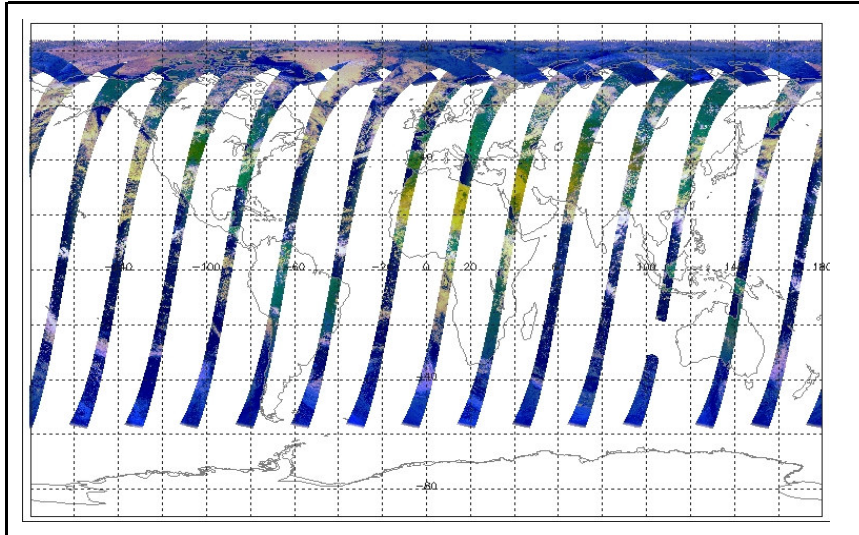

Browse Map

Map of browse products for: 28-Jul-06

Comments

Meteo Map

Map of meteo products for: 28-Jul-06