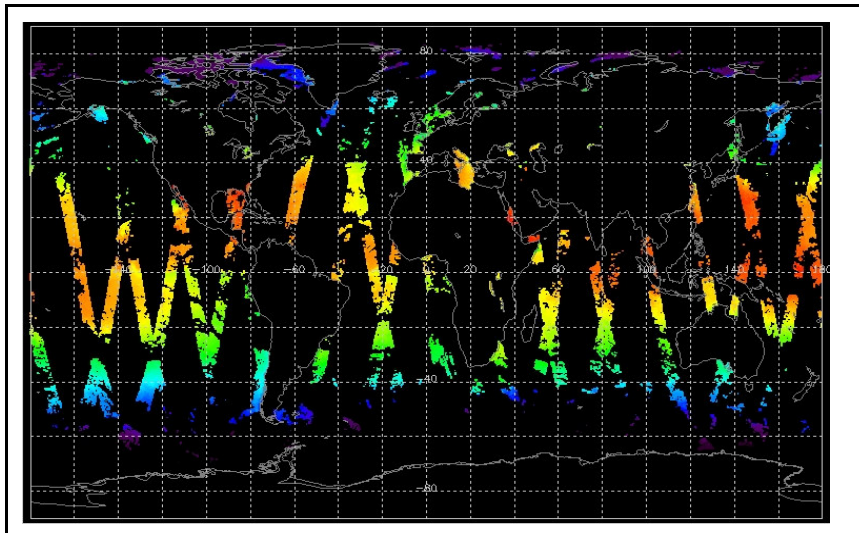

Browse Map

Map of browse products for: 28-Jul-06

Comments

Meteo Map

Map of meteo products for: 28-Jul-06

Comments

NB: METEO products are downloaded early morning, while their existence on the server is checked late morning which may explain inconsistencies between the above METEO map and the number of stated products