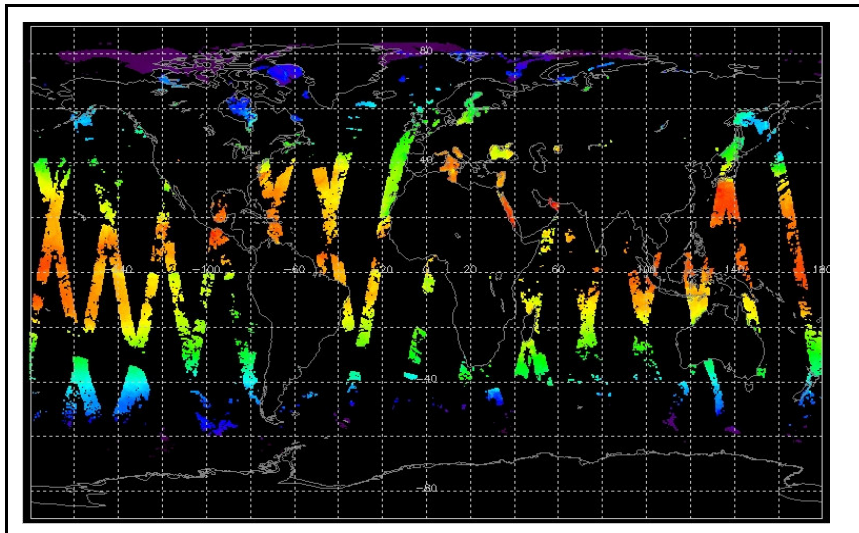

Browse Map

Map of browse products for: 27-Jul-06

Comments

Meteo Map

Map of meteo products for: 27-Jul-06

Comments

NB: METEO products are downloaded early morning, while their existence on the server is checked late morning which may explain inconsistencies between the above METEO map and the number of stated products