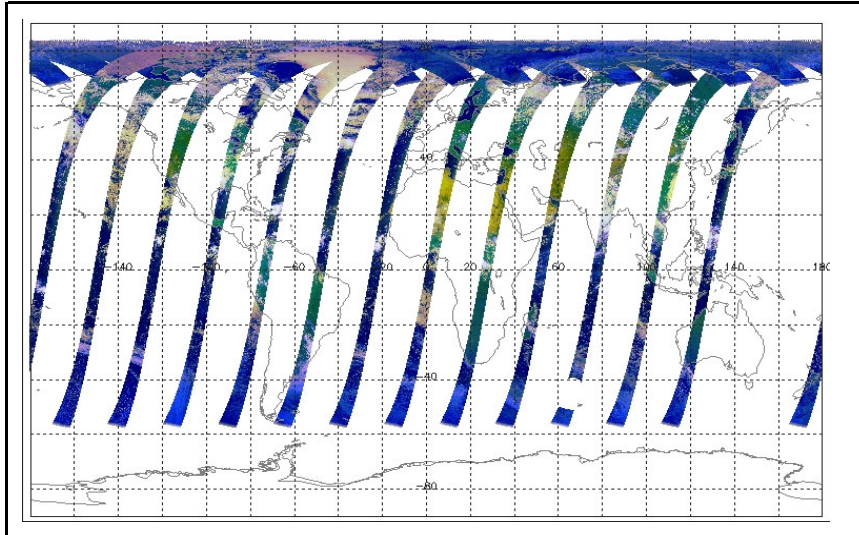

Browse Map

Map of browse products for: 27-Jul-06

Comments

Meteo Map

Map of meteo products for: 27-Jul-06