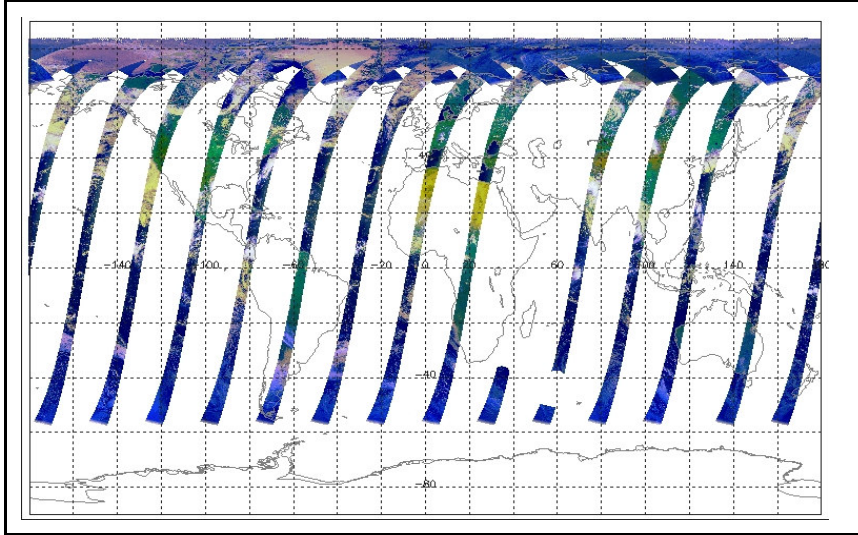

Browse Map

Map of browse products for: 26-Jul-06

Comments

Meteo Map

Map of meteo products for: 26-Jul-06