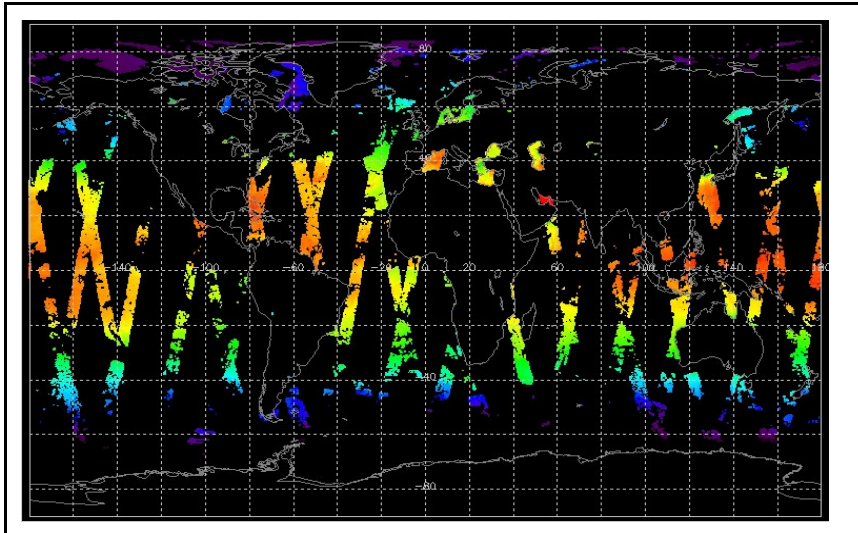

Browse Map

Map of browse products for: 26-Jul-06

Comments

Meteo Map

Map of meteo products for: 26-Jul-06

Comments

NB: METEO products are downloaded early morning, while their existence on the server is checked late morning which may explain inconsistencies between the above METEO map and the number of stated products