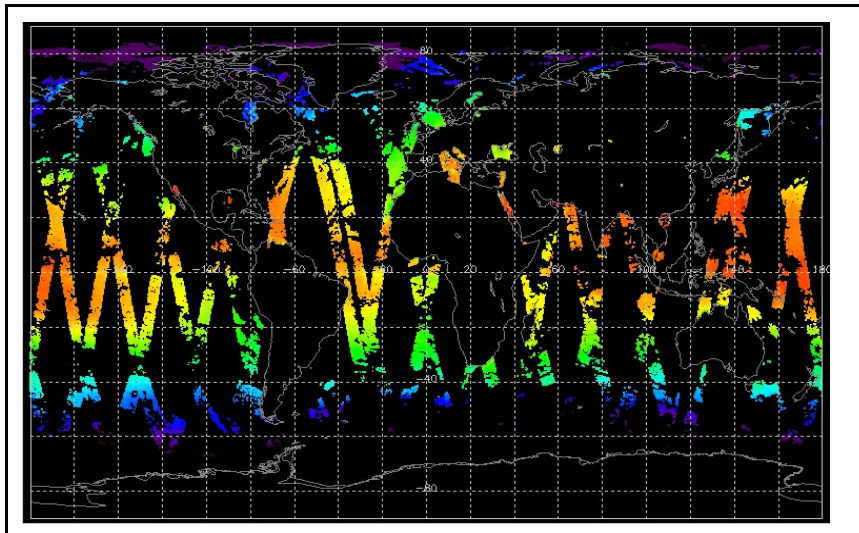

Browse Map

Map of browse products for: 24-Jul-06

Comments

Meteo Map

Map of meteo products for: 24-Jul-06

Comments

NB: METEO products are downloaded early morning, while their existence on the server is checked late morning which may explain inconsistencies between the above METEO map and the number of stated products