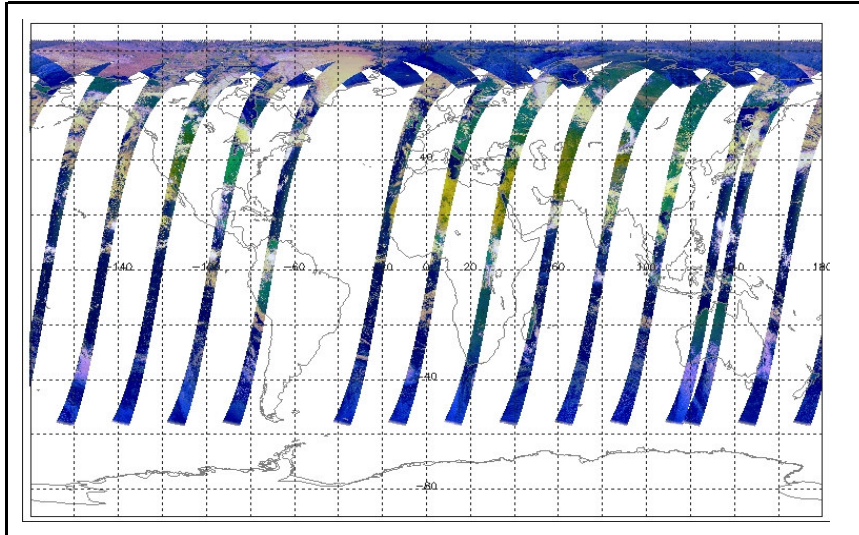

Browse Map

Map of browse products for: 24-Jul-06

Comments

Meteo Map

Map of meteo products for: 24-Jul-06