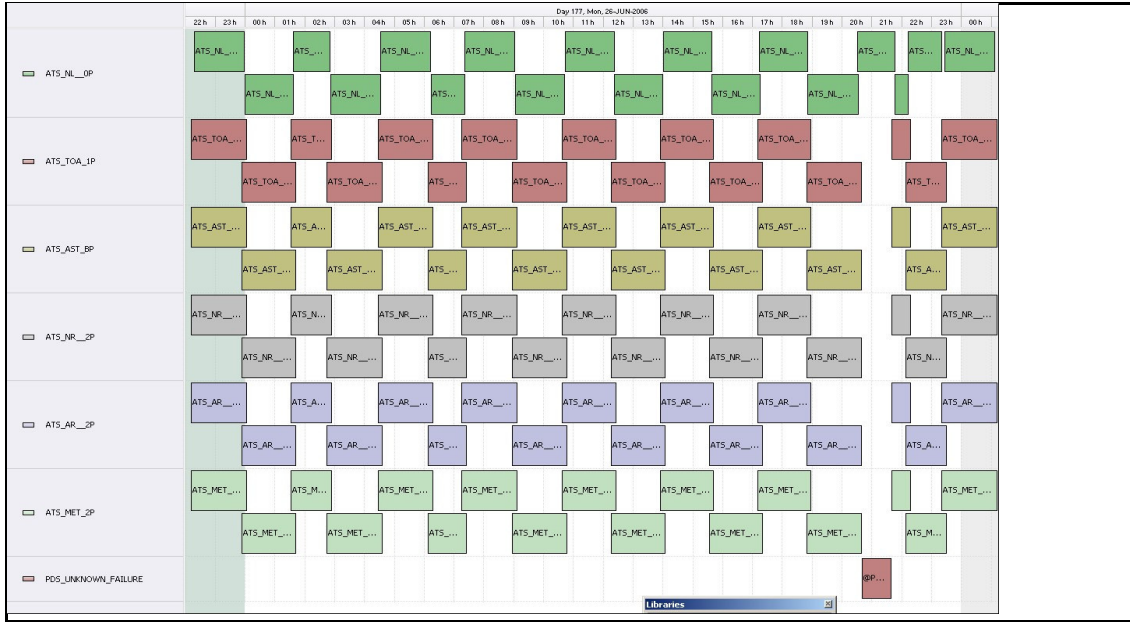

DPQC Daily Check of AATSR Data

26-Jun-06

DATA ACQUISITION DATE: 26-Jun-06
INSPECTION DATE: 27-Jun-06

Move Daily Maps

Previous Instrument Operational Events	
21-Jun-06	Nothing planned
22-Jun-06	Nothing planned
23-Jun-06	Nothing planned
24-Jun-06	Nothing planned
25-Jun-06	Nothing planned

Upcoming Instrument Operational Events	
26-Jun-06	Blackbody crossover test (07:23 UTC)
27-Jun-06	Blackbody crossover test
28-Jun-06	Blackbody crossover test
29-Jun-06	Nothing planned
30-Jun-06	Nothing planned

Daily Gantt Chart

Update

Comments: Missing L1 (#1) data unknown cause

FLAGS

FLAG

Meteo Products

Data acquisition date: 26-Jun-06 Inspection date: 27-Jun-06

Total # Products: 15
Server Availability: Nominal

Comments: None

Browse Products

Data acquisition date: 26-Jun-06 Inspection date: 27-Jun-06

Source: EDS

Comments: Missing scan lines 22590-9

FLAG

Instrument Health

Daily

List of all QA orbit summary files deposited on: 26-Jun-06

Orbit #	Acquired	Comments
22580	25-Jun-06	High Jitter
22581	25-Jun-06	High Jitter
22582	25-Jun-06	High Jitter
22583	25-Jun-06	High Jitter
22584	25-Jun-06	High Jitter
22590	26-Jun-06	None
22591	26-Jun-06	High Jitter

FLAG

FLAG

FLAG

FLAG

FLAG

Daily status from the RAL EDS web-site on: 26-Jun-06

Current Instrument Status: Nominal
Envisat Platform Status: Nominal

Weekly

Latest version of the weekly RAL report on: 26-Jun-06

Out of date by: 14 days

Report Date: 12-Jun-06
Anomalies: Jitter: Jitter above threshold all this week. Peak rate ~ 0.2/sec, peak counts ~ 250/orbit reached.
Radiometric Noise: Nominal apart from the worst periods in bad jitter orbits when marginally high.

FLAG

FLAG

FLAG

FLAG

FLAG