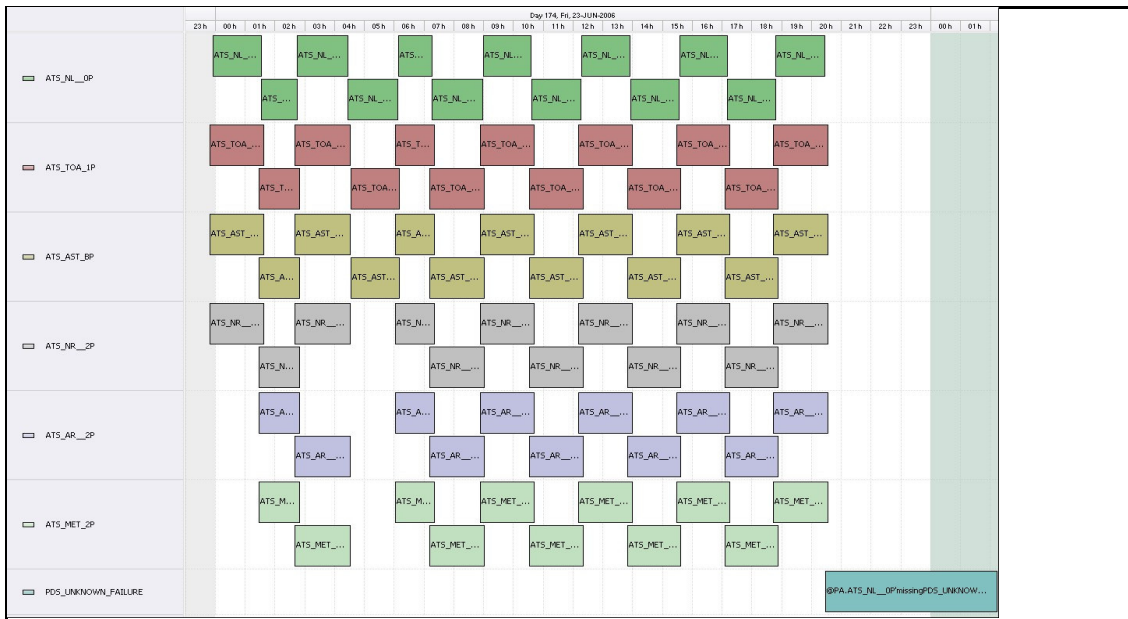

DPQC Daily Check of AATSR Data

23-Jun-06

DATA ACQUISITION DATE: 23-Jun-06
INSPECTION DATE: 26-Jun-06

Move Daily Maps

Previous Instrument Operational Events	
18-Jun-06	Nothing planned
19-Jun-06	Nothing planned
20-Jun-06	Nothing planned
21-Jun-06	Nothing planned
22-Jun-06	Nothing planned

Upcoming Instrument Operational Events	
23-Jun-06	Nothing planned
24-Jun-06	Nothing planned
25-Jun-06	Nothing planned
26-Jun-06	Blackbody crossover test (07:23 UTC)
27-Jun-06	Blackbody crossover test

Daily Gantt Chart

Update

Comments Missing L0 (#1) Data - ESRIN offline

FLAGS

FLAG

Meteo Products

Data acquisition date: 23-Jun-06 Inspection date: 26-Jun-06

Total # Products: 11
Server Availability: Nominal

!!! <12 Orbit Files !!!

Comments None

FLAG

Browse Products

Data acquisition date: 23-Jun-06 Inspection date: 26-Jun-06

Source RA

Comments Missing scan lines 22547/8 & 22550-4

FLAG

Instrument Health

Daily

List of all QA orbit summary files deposited on: 23-Jun-06

Orbit #	Acquired	Comments
22541	22-Jun-06	High Jitter
22540	22-Jun-06	High Jitter
22538	22-Jun-06	High Jitter
22537	22-Jun-06	High Jitter
22550	23-Jun-06	High Jitter
22549	23-Jun-06	High Jitter
22548	23-Jun-06	High Jitter
22547	23-Jun-06	High Jitter

FLAG
FLAG
FLAG
FLAG
FLAG
FLAG
FLAG

Daily status from the RAL EDS web-site on: 23-Jun-06

Current Instrument Status: Nominal
Envisat Platform Status: Nominal

Weekly

Latest version of the weekly RAL report on: 23-Jun-06

Out of date by: 11 days

Report Date 12-Jun-06
Anomalies Jitter: Jitter above threshold all this week. Peak rate ~ 0.2/sec, peak counts ~ 250/orbit reached.
Radiometric Noise: Nominal apart from the worst periods in bad jitter orbits when marginally high.