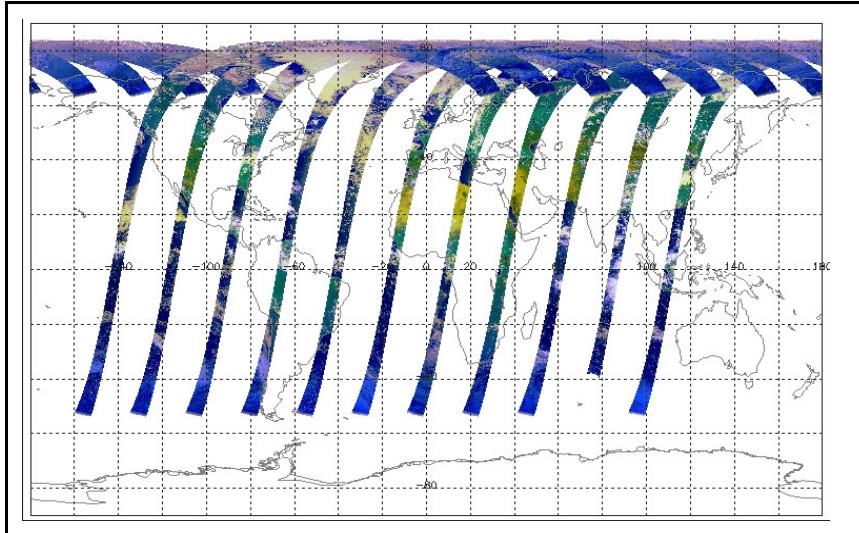

Browse Map

Map of browse products for: 23-Jun-06

Comments

Meteo Map

Map of meteo products for: 23-Jun-06