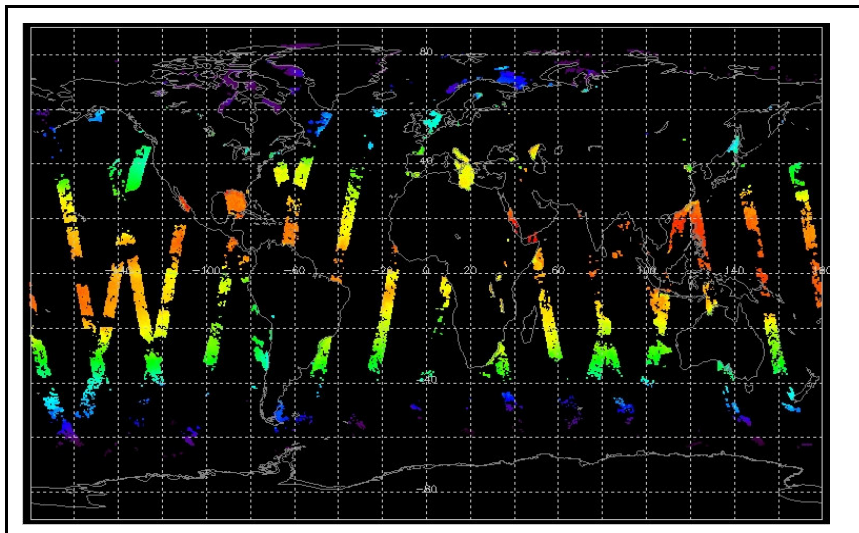

Browse Map

Map of browse products for: 23-Jun-06

Comments

Meteo Map

Map of meteo products for: 23-Jun-06

Comments

NB: METEO products are downloaded early morning, while their existence on the server is checked late morning which may explain inconsistencies between the above METEO map and the number of stated products