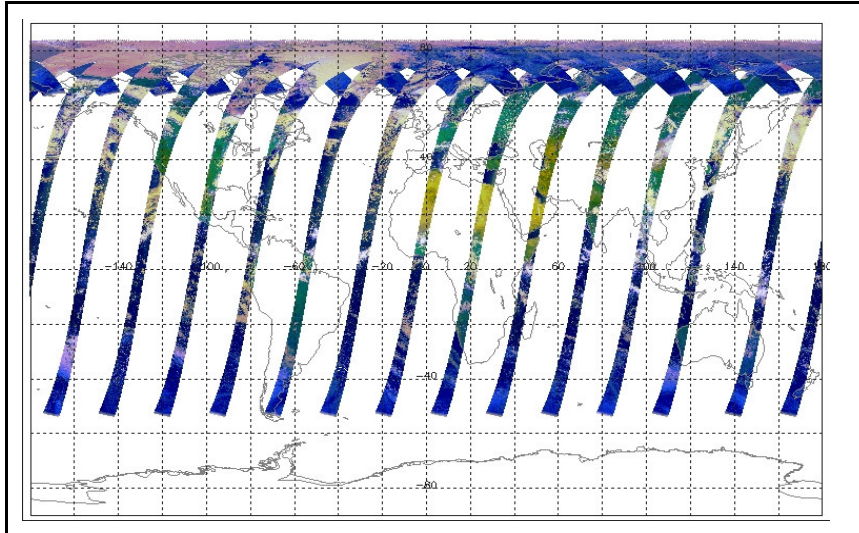

Browse Map

Map of browse products for: 18-Jun-06

Comments

Meteo Map

Map of meteo products for: 18-Jun-06