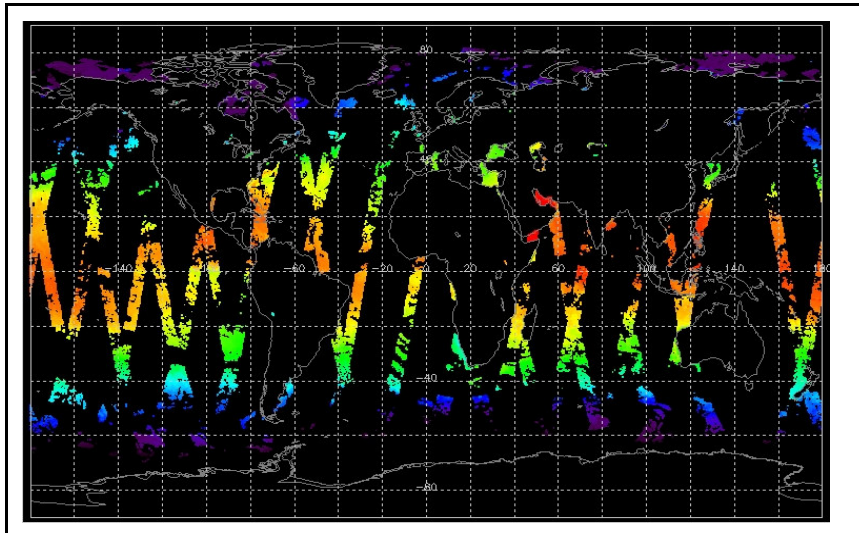

Browse Map

Map of browse products for: 18-Jun-06

Comments

Meteo Map

Map of meteo products for: 18-Jun-06

Comments

NB: METEO products are downloaded early morning, while their existence on the server is checked late morning which may explain inconsistencies between the above METEO map and the number of stated products