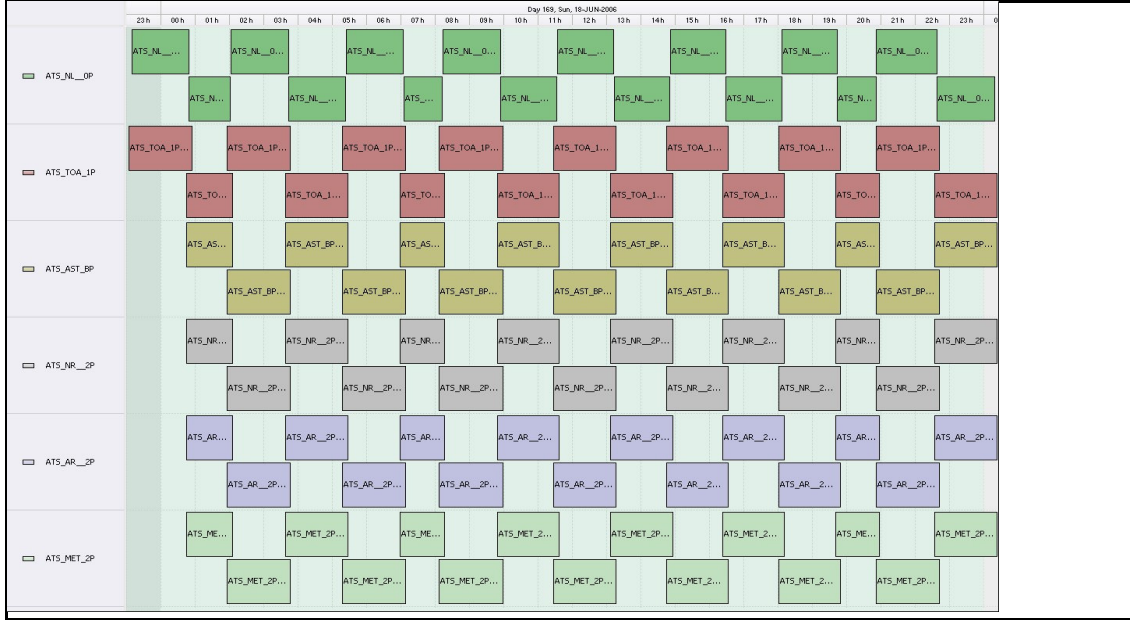

DPQC Daily Check of AATSR Data

18-Jun-06

DATA ACQUISITION DATE: 18-Jun-06
INSPECTION DATE: 19-Jun-06

Move Daily Maps

Previous Instrument Operational Events	
13-Jun-06	Nothing planned
14-Jun-06	Nothing planned
15-Jun-06	Nothing planned
16-Jun-06	Nothing planned
17-Jun-06	Nothing planned

Upcoming Instrument Operational Events	
18-Jun-06	Nothing planned
19-Jun-06	Nothing planned
20-Jun-06	Nothing planned
21-Jun-06	Nothing planned
22-Jun-06	Nothing planned

Update

Daily Gantt Chart

Comments

FLAGS

FLAG

Meteo Products

Data acquisition date: 18-Jun-06 Inspection date: 19-Jun-06

Total # Products: 14
Server Availability: Nominal

Comments: None

Browse Products

Data acquisition date: 18-Jun-06 Inspection date: 19-Jun-06

Source: EDS

Comments: Black bands 22479
Missing scan lines 22481

FLAG

Instrument Health

Daily

List of all QA orbit summary files deposited on: 18-Jun-06

Orbit #	Acquired	Comments
22465	17-Jun-06	High Jitter
22466	17-Jun-06	High Jitter
22467	17-Jun-06	High Jitter
22468	17-Jun-06	High Jitter
22469	17-Jun-06	High Jitter

FLAG
FLAG
FLAG
FLAG
FLAG

Daily status from the RAL EDS web-site on: 19-Jun-06

Current Instrument Status: Nominal
Envisat Platform Status: Nominal

Weekly

Latest version of the weekly RAL report on: 19-Jun-06

Out of date by: 14 days

Report Date: 05-Jun-06
Anomalies: Jitter: Jitter above threshold all this week. Peak rate ~ 0.24/sec, peak counts ~ 320/orbit reached.
Radiometric Noise: Nominal apart from the worst jitter orbits when marginally high.
Friday, Saturday, Sunday: S-band HK data delayed until June 13.