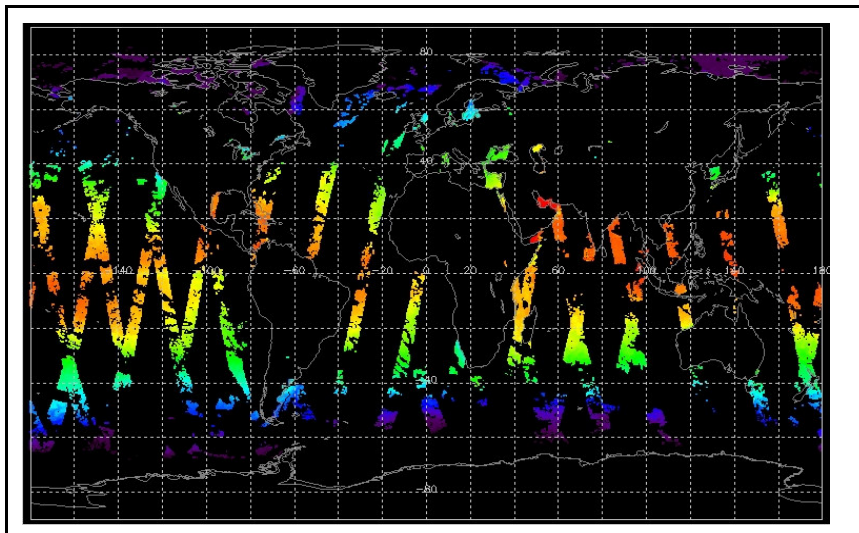

Browse Map

Map of browse products for: 15-Jun-06

Comments

Meteo Map

Map of meteo products for: 15-Jun-06

Comments

NB: METEO products are downloaded early morning, while their existence on the server is checked late morning which may explain inconsistencies between the above METEO map and the number of stated products