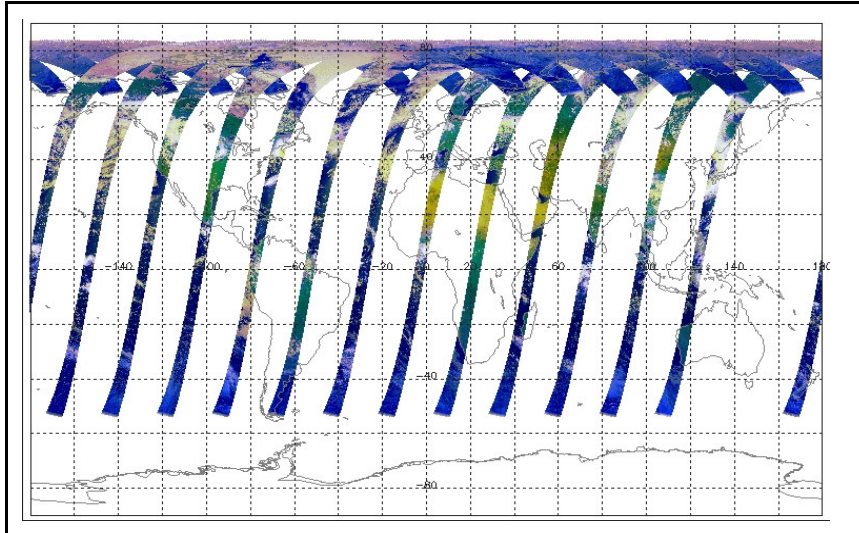

Browse Map

Map of browse products for: 15-Jun-06

Comments

Meteo Map

Map of meteo products for: 15-Jun-06