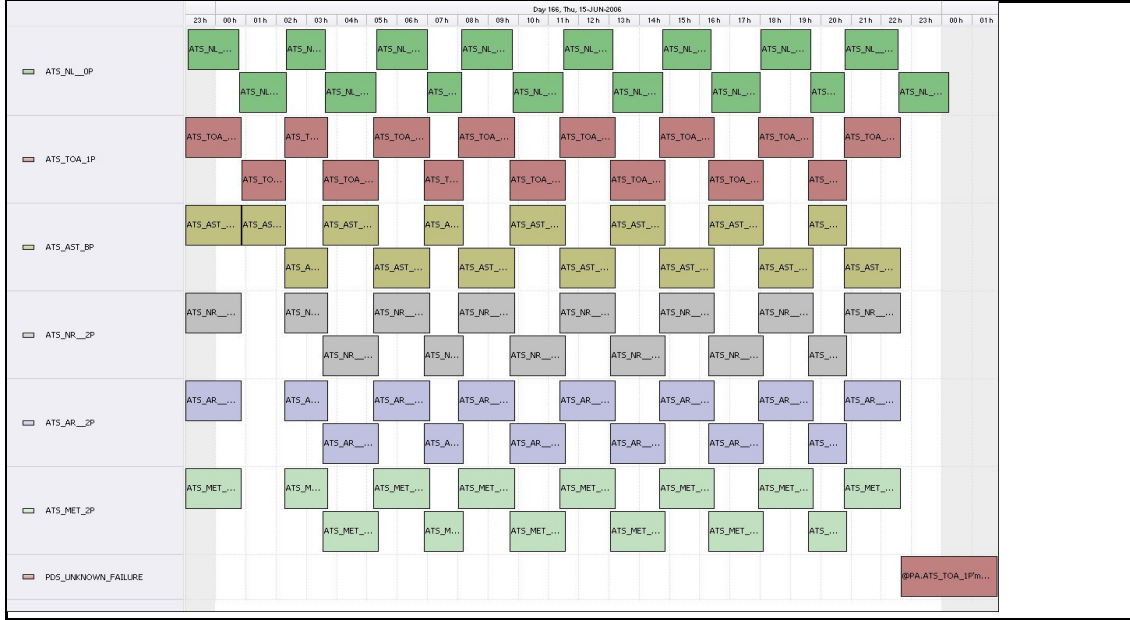

DPQC Daily Check of AATSR Data

15-Jun-06

DATA ACQUISITION DATE: 15-Jun-06
INSPECTION DATE: 16-Jun-06

Move Daily Maps

Previous Instrument Operational Events	
10-Jun-06	Nothing planned
11-Jun-06	Nothing planned
12-Jun-06	Nothing planned
13-Jun-06	Nothing planned
14-Jun-06	Nothing planned

Upcoming Instrument Operational Events	
15-Jun-06	Nothing planned
16-Jun-06	Nothing planned
17-Jun-06	Nothing planned
18-Jun-06	Nothing planned
19-Jun-06	Nothing planned

Daily Gantt Chart

Update

Comments Missing L1 (#1) data unknown cause

FLAGS

FLAG

Meteo Products

Data acquisition date: 15-Jun-06 Inspection date: 16-Jun-06

Total # Products: 13
Server Availability: Nominal

Comments None

Browse Products

Data acquisition date: 15-Jun-06 Inspection date: 16-Jun-06

Source: EDS

Comments None

Instrument Health

Daily

List of all QA orbit summary files deposited on: 15-Jun-06

Orbit #	Acquired	Comments
22412	13-Jun-06	High Jitter
22419	14-Jun-06	High Jitter
22420	14-Jun-06	High Jitter
22421	14-Jun-06	High Jitter
22422	14-Jun-06	High Jitter
22423	14-Jun-06	High Jitter
22424	14-Jun-06	High Jitter

FLAG
FLAG
FLAG
FLAG
FLAG
FLAG

Daily status from the RAL EDS web-site on: 15-Jun-06

Current Instrument Status: Nominal
Envisat Platform Status: Nominal

Weekly

Latest version of the weekly RAL report on: 15-Jun-06

Out of date by: 10 days

Report Date: 05-Jun-06
Anomalies: Jitter: Jitter above threshold all this week. Peak rate ~ 0.24/sec, peak counts ~ 320/orbit reached.
Radiometric Noise: Nominal apart from the worst jitter orbits when marginally high.
Friday, Saturday, Sunday: S-band HK data delayed until June 13.