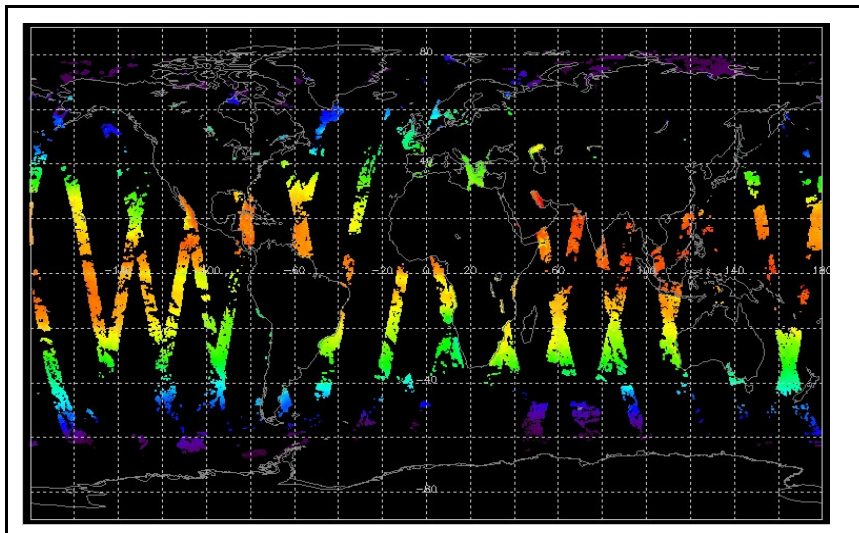

Browse Map

Map of browse products for: 14-Jun-06

Comments

Meteo Map

Map of meteo products for: 14-Jun-06

Comments

NB: METEO products are downloaded early morning, while their existence on the server is checked late morning which may explain inconsistencies between the above METEO map and the number of stated products