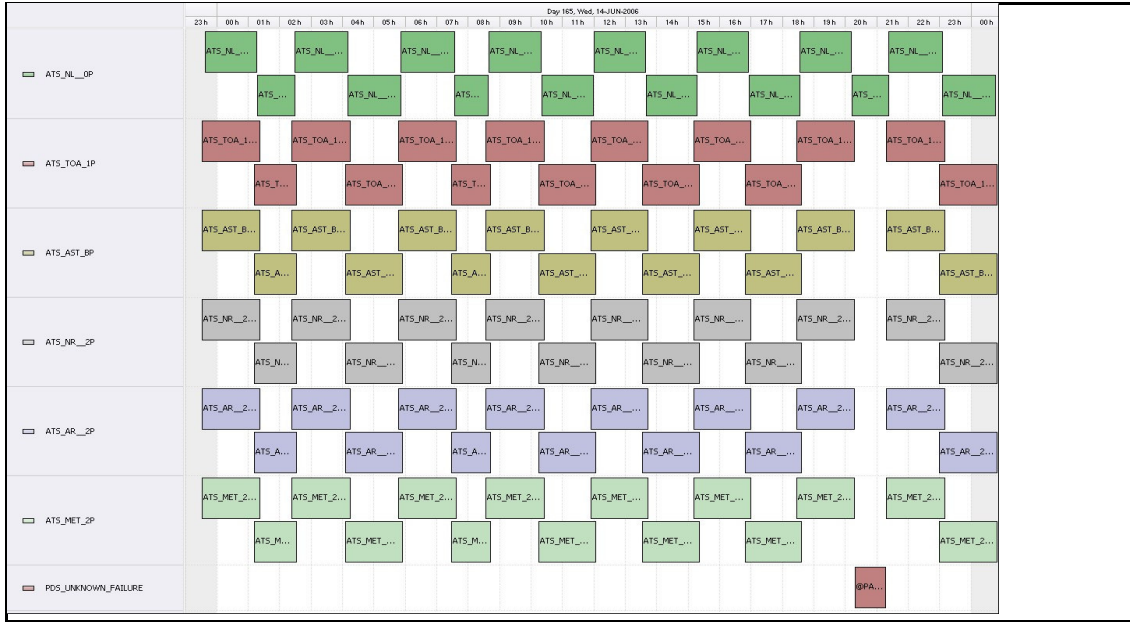

DPQC Daily Check of AATSR Data

14-Jun-06

DATA ACQUISITION DATE: 14-Jun-06
INSPECTION DATE: 15-Jun-06

Move Daily Maps

Previous Instrument Operational Events	
09-Jun-06	Nothing planned
10-Jun-06	Nothing planned
11-Jun-06	Nothing planned
12-Jun-06	Nothing planned
13-Jun-06	Nothing planned

Upcoming Instrument Operational Events	
14-Jun-06	Nothing planned
15-Jun-06	Nothing planned
16-Jun-06	Nothing planned
17-Jun-06	Nothing planned
18-Jun-06	Nothing planned

Daily Gantt Chart

Update

Comments: Missing L1 (#1) data unknown cause

FLAGS

FLAG

Meteo Products

Data acquisition date: 14-Jun-06 Inspection date: 15-Jun-06

Total # Products: 13
Server Availability: Nominal

Comments: None

Browse Products

Data acquisition date: 14-Jun-06 Inspection date: 15-Jun-06

Source: EDS

Comments: Orbit 22420 unavailable

FLAG

Instrument Health

Daily

List of all QA orbit summary files deposited on: 14-Jun-06

Orbit #	Acquired	Comments
22408	13-Jun-06	High Jitter
22409	13-Jun-06	High Jitter
22410	13-Jun-06	High Jitter
22411	13-Jun-06	High Jitter

FLAG
FLAG
FLAG
FLAG

Daily status from the RAL EDS web-site on: 14-Jun-06

Current Instrument Status: Nominal
Envisat Platform Status: Nominal

Weekly

Latest version of the weekly RAL report on: 14-Jun-06

Out of date by: 9 days

Report Date: 05-Jun-06
Anomalies: Jitter: Jitter above threshold all this week. Peak rate ~ 0.24/sec, peak counts ~ 320/orbit reached.
Radiometric Noise: Nominal apart from the worst jitter orbits when marginally high.
Friday, Saturday, Sunday: S-band HK data delayed until June 13.