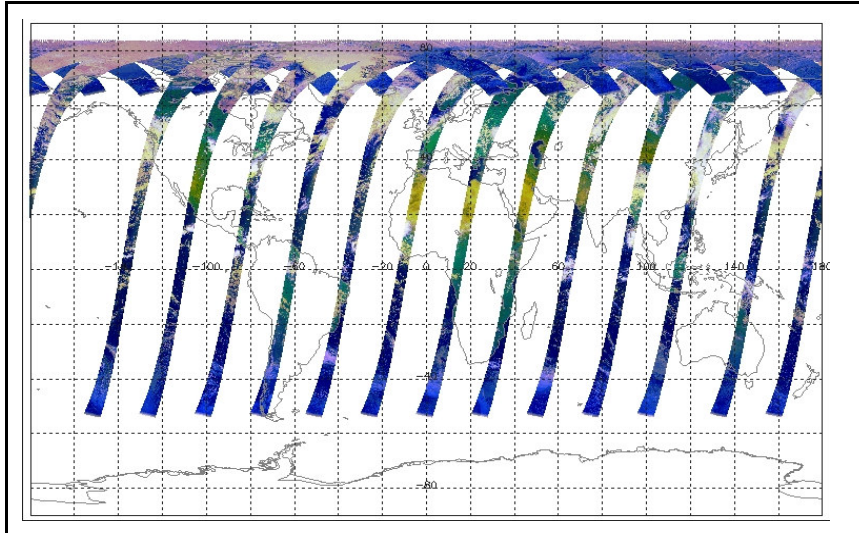

Browse Map

Map of browse products for: 14-Jun-06

Comments

Meteo Map

Map of meteo products for: 14-Jun-06