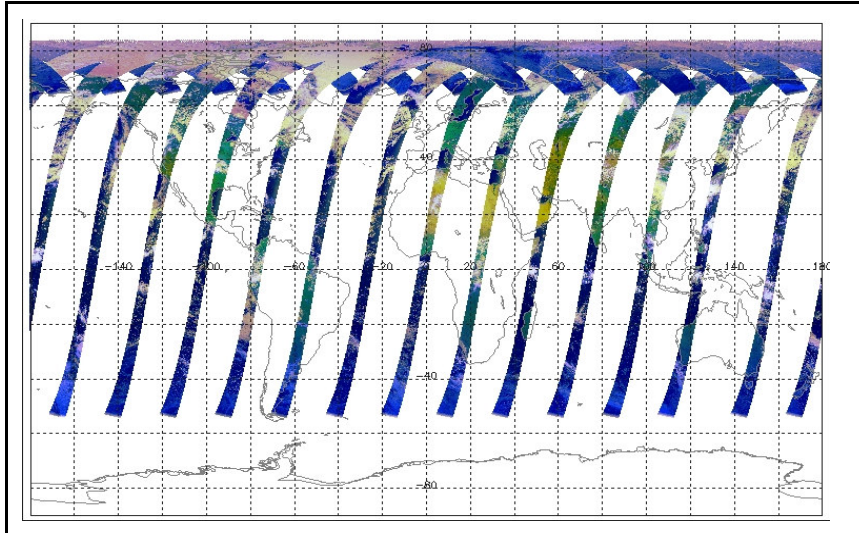

Browse Map

Map of browse products for: 12-Jun-06

Comments

Meteo Map

Map of meteo products for: 12-Jun-06