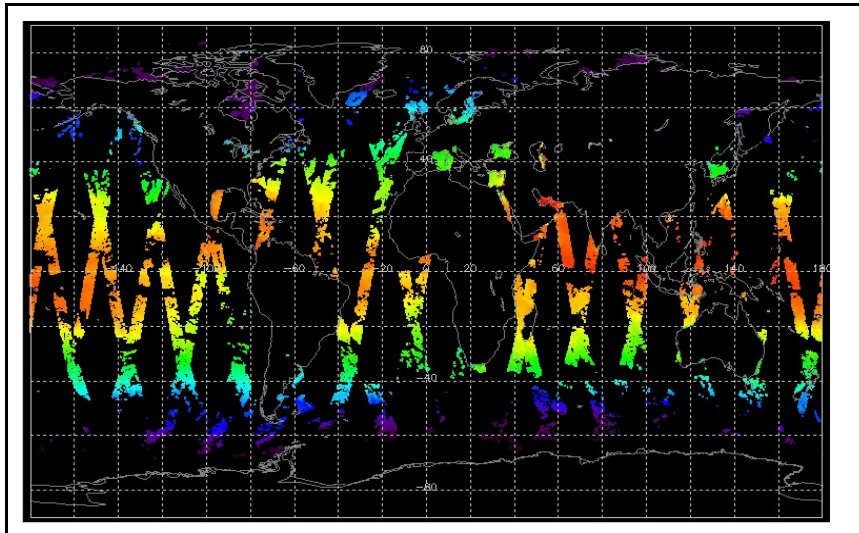

Browse Map

Map of browse products for: 12-Jun-06

Comments

Meteo Map

Map of meteo products for: 12-Jun-06

Comments

NB: METEO products are downloaded early morning, while their existence on the server is checked late morning which may explain inconsistencies between the above METEO map and the number of stated products