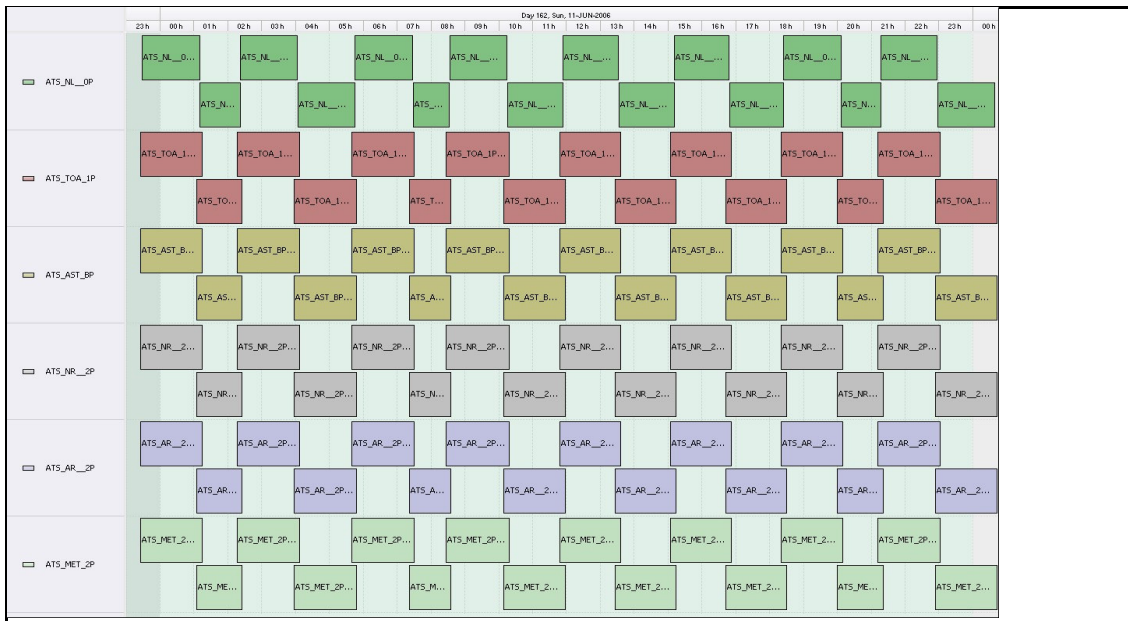

DPQC Daily Check of AATSR Data

11-Jun-06

DATA ACQUISITION DATE: 11-Jun-06
INSPECTION DATE: 12-Jun-06

Move Daily Maps

Previous Instrument Operational Events	
06-Jun-06	Nothing planned
07-Jun-06	Nothing planned
08-Jun-06	Nothing planned
09-Jun-06	Nothing planned
10-Jun-06	Nothing planned

Upcoming Instrument Operational Events	
11-Jun-06	Nothing planned
12-Jun-06	Nothing planned
13-Jun-06	Nothing planned
14-Jun-06	Nothing planned
15-Jun-06	Nothing planned

Daily Gantt Chart

Update

Comments: None

FLAGS

Meteo Products

Data acquisition date: 11-Jun-06 Inspection date: 12-Jun-06

Total # Products: 15
Server Availability: Nominal

Comments: None

Browse Products

Data acquisition date: 11-Jun-06 Inspection date: 12-Jun-06

Source: EDS

Comments: None

Instrument Health

Daily

List of all QA orbit summary files deposited on: 11-Jun-06

Orbit #	Acquired	Comments
22365	10-Jun-06	High Jitter
22366	10-Jun-06	High Jitter
22367	10-Jun-06	High Jitter
22368	10-Jun-06	High Jitter
22369	10-Jun-06	High Jitter
22376	11-Jun-06	High Jitter

FLAG
FLAG
FLAG
FLAG
FLAG

Daily status from the RAL EDS web-site on: 12-Jun-06

Current Instrument Status: Nominal
Envisat Platform Status: Nominal

Weekly

Latest version of the weekly RAL report on: 12-Jun-06

Out of date by: 14 days

Report Date: 29-May-06
Anomalies: Jitter: Jitter above threshold all this week - improving slightly at weekend. Peak rate ~ 0.28/sec, peak counts ~ 350/orbit reached. Radiometric Noise: Nominal apart from the worst jitter orbits when marginally high.