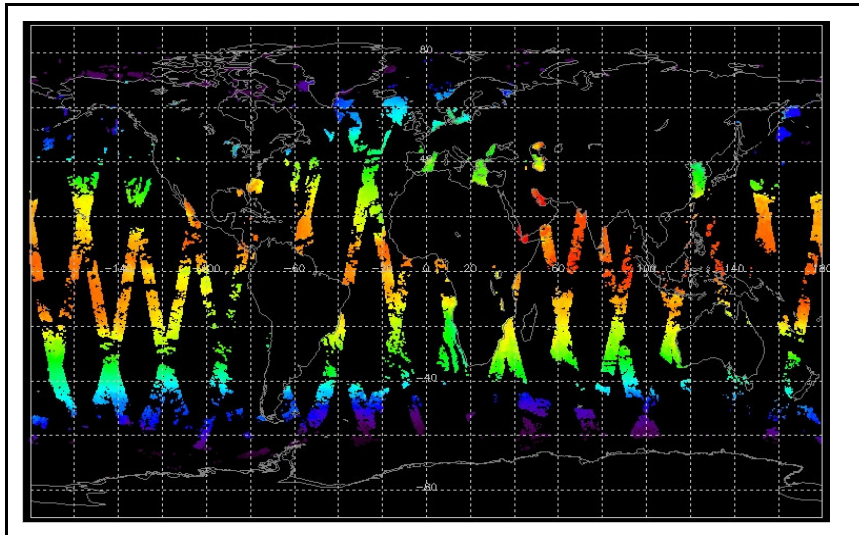

Browse Map

Map of browse products for: 11-Jun-06

Comments

Meteo Map

Map of meteo products for: 11-Jun-06

Comments

NB: METEO products are downloaded early morning, while their existence on the server is checked late morning which may explain inconsistencies between the above METEO map, and the number of stated products