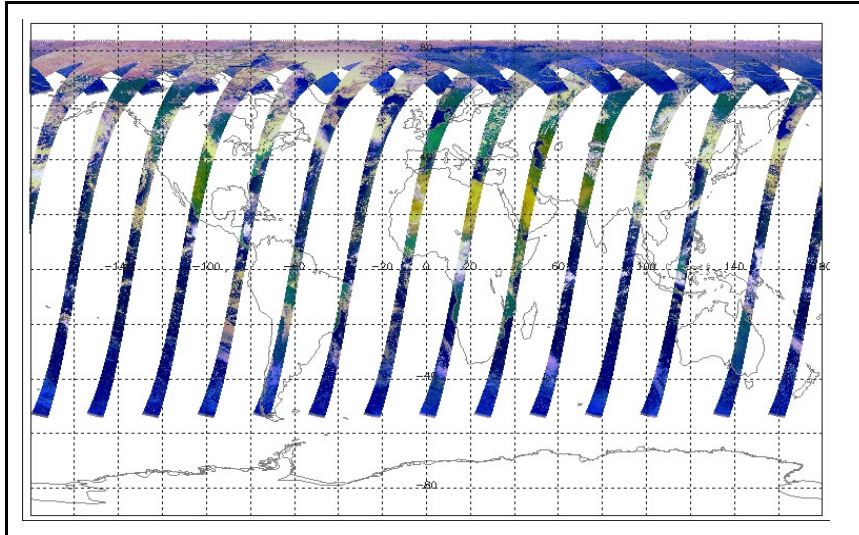

Browse Map

Map of browse products for: 11-Jun-06

Comments

Meteo Map

Map of meteo products for: 11-Jun-06