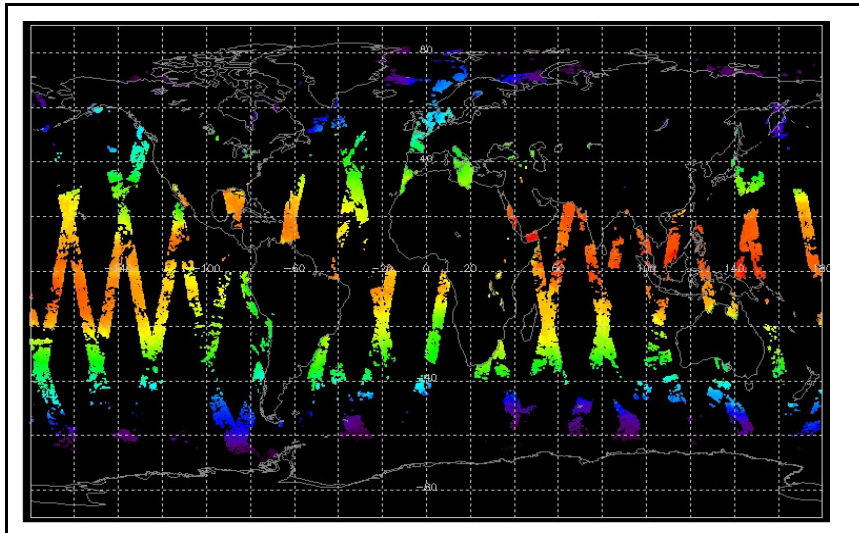

Browse Map

Map of browse products for: 07-Jun-06

Comments

Meteo Map

Map of meteo products for: 07-Jun-06

Comments

NB: METEO products are downloaded early morning, while their existence on the server is checked late morning which may explain inconsistencies between the above METEO map, and the number of stated products