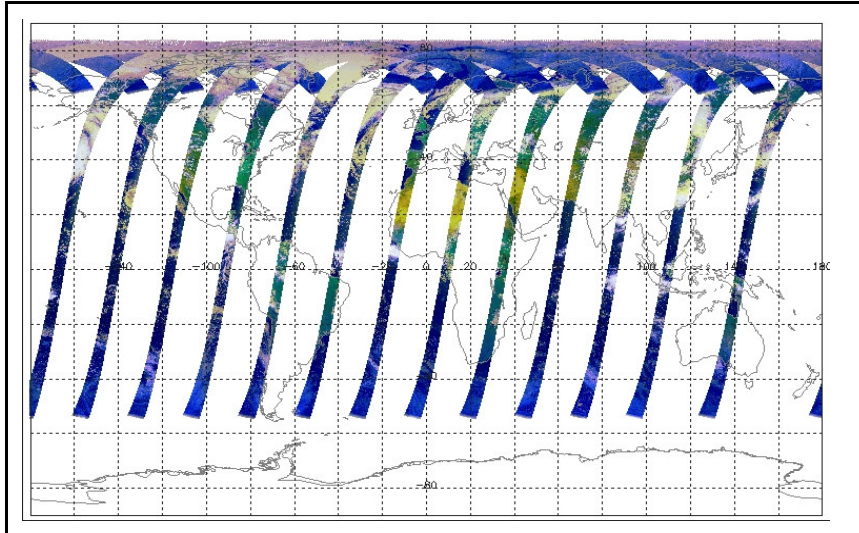

Browse Map

Map of browse products for: 07-Jun-06

Comments

Meteo Map

Map of meteo products for: 07-Jun-06