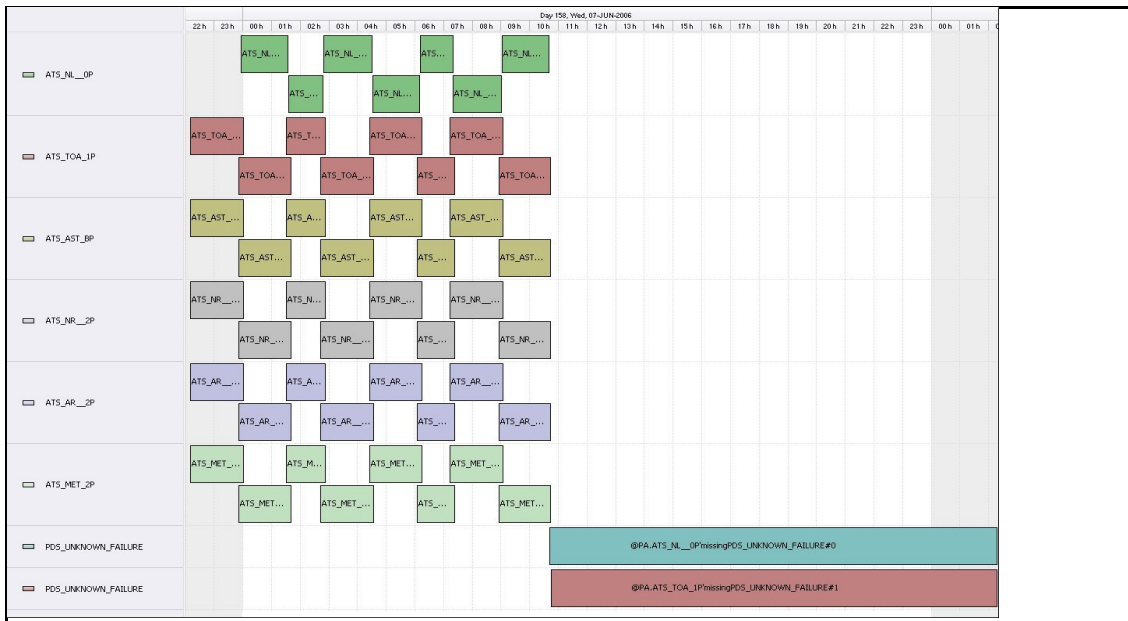

DPQC Daily Check of AATSR Data

07-Jun-06

DATA ACQUISITION DATE: 07-Jun-06
INSPECTION DATE: 08-Jun-06

Move Daily Maps

Previous Instrument Operational Events	
02-Jun-06	Nothing planned
03-Jun-06	Nothing planned
04-Jun-06	Nothing planned
05-Jun-06	Nothing planned
06-Jun-06	Nothing planned

Upcoming Instrument Operational Events	
07-Jun-06	Nothing planned
08-Jun-06	Nothing planned
09-Jun-06	Nothing planned
10-Jun-06	Nothing planned
11-Jun-06	Nothing planned

Daily Gantt Chart

Update

Comments All data missing after ~10am

FLAGS

FLAG

Meteo Products

Data acquisition date: 07-Jun-06 Inspection date: 08-Jun-06

Total # Products: 14
Server Availability: Nominal

Comments None

Browse Products

Data acquisition date: 07-Jun-06 Inspection date: 08-Jun-06

Source: EDS

Comments None

Instrument Health

Daily

List of all QA orbit summary files deposited on: 07-Jun-06

Orbit #	Acquired	Comments
22308	06-Jun-06	High Jitter
22309	06-Jun-06	High Jitter
22310	06-Jun-06	High Jitter
22311	06-Jun-06	High Jitter
22312	06-Jun-06	High Jitter
22318	07-Jun-06	High Jitter
22319	07-Jun-06	High Jitter
22320	07-Jun-06	High Jitter
22321	07-Jun-06	High Jitter

FLAG
FLAG
FLAG
FLAG
FLAG
FLAG
FLAG
FLAG

Daily status from the RAL EDS web-site on: 07-Jun-06

Current Instrument Status: Nominal
Envisat Platform Status: Nominal

Weekly

Latest version of the weekly RAL report on: 07-Jun-06

Out of date by: 9 days

Report Date 29-May-06
Anomalies Jitter: Jitter above threshold all this week - improving slightly at weekend. Peak rate ~ 0.28/sec, peak counts ~ 350/orbit reached.
Radiometric Noise: Nominal apart from the worst jitter orbits when marginally high.