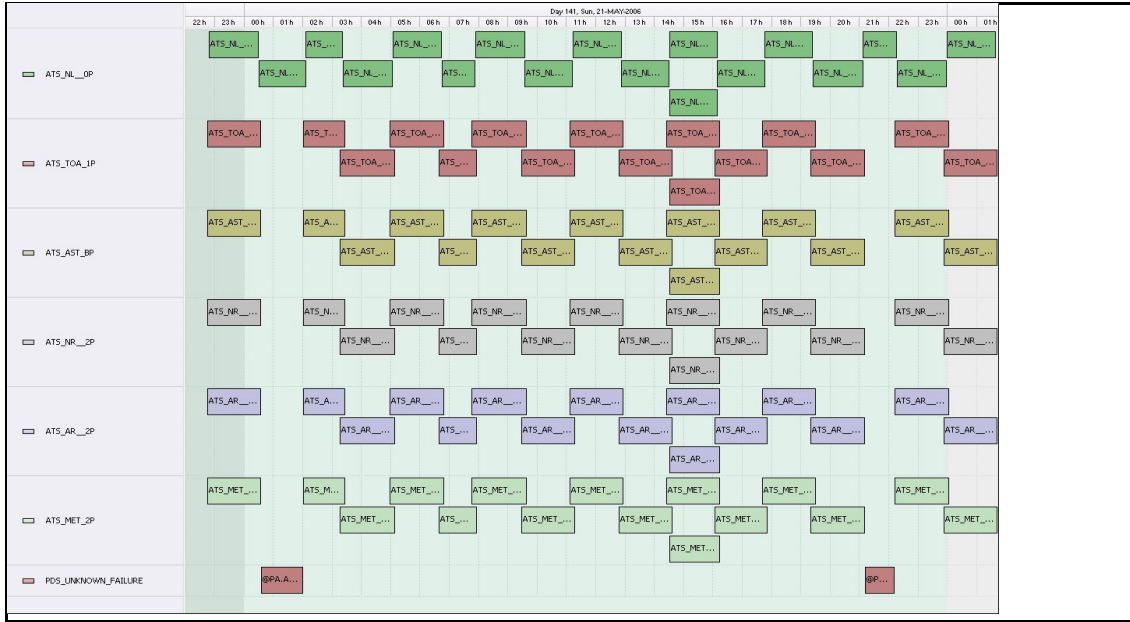

DPQC Daily Check of AATSR Data 21-May-06 VEGA

DATA ACQUISITION DATE: 21-May-06
INSPECTION DATE: 22-May-06

Move Daily Maps

Previous Instrument Operational Events	
16-May-06	Nothing planned
17-May-06	Nothing planned
18-May-06	Nothing planned
19-May-06	Nothing planned
20-May-06	Nothing planned

Upcoming Instrument Operational Events	
21-May-06	Nothing planned
22-May-06	Nothing planned
23-May-06	Nothing planned
24-May-06	Nothing planned
25-May-06	Nothing planned

Daily Gantt Chart

Update

Comments Missing L1 (#1,2) data unknown cause

FLAGS

FLAG

Meteo Products

Data acquisition date: 21-May-06 Inspection date: 22-May-06

Total # Products: 14
Server Availability: Nominal

Comments None

Browse Products

Data acquisition date: 21-May-06 Inspection date: 22-May-06

Source: EDS

Comments Orbit 22071 unavailable

FLAG

Instrument Health

Daily

List of all QA orbit summary files deposited on: 21-May-06

Orbit #	Acquired	Comments
22064	20-May-06	High Jitter
22065	20-May-06	High Jitter
22066	20-May-06	High Jitter
22067	20-May-06	High Jitter
22068	20-May-06	High Jitter
22075	21-May-06	High Jitter
22076	21-May-06	High Jitter
22077	21-May-06	High Jitter
22078	21-May-06	High Jitter

FLAG
FLAG
FLAG
FLAG
FLAG
FLAG
FLAG
FLAG

Daily status from the RAL EDS web-site on: 22-May-06

Current Instrument Status: Nominal
Envisat Platform Status: Nominal

Weekly

Latest version of the weekly RAL report on: 22-May-06

Out of date by: 14 days

Report Date: 08-May-06
Anomalies: Jitter: Jitter above threshold all this week. Peak rate ~ 0.18/sec, peak counts ~ 200/orbit reached on four days. Radiometric Noise: Nominal apart from the worst jitter orbits when marginally high. Telemetry Quality: Nominal apart from two consecutive orbits on May 12 when the quality was poor at times.