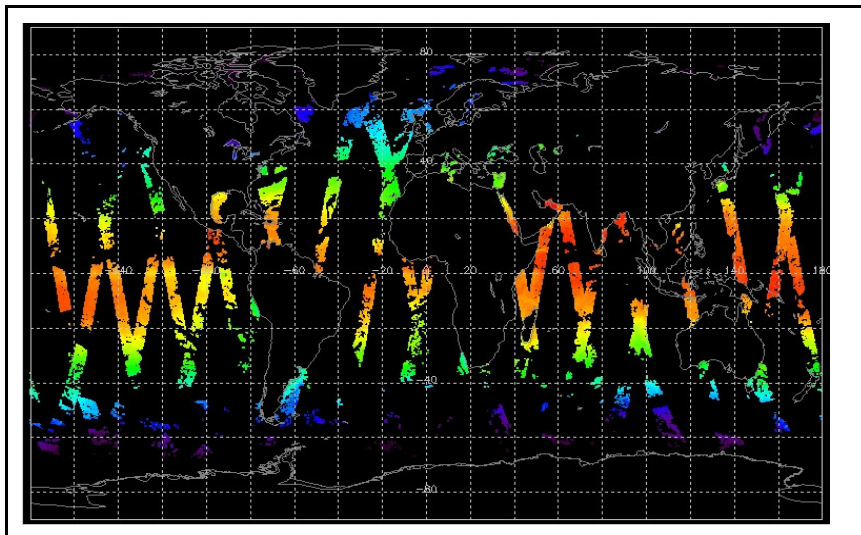

Browse Map

Map of browse products for: 21-May-06

Comments

Meteo Map

Map of meteo products for: 21-May-06

Comments

NB: METEO products are downloaded early morning, while their existence on the server is checked late morning which may explain inconsistencies between the above METEO map, and the number of stated products