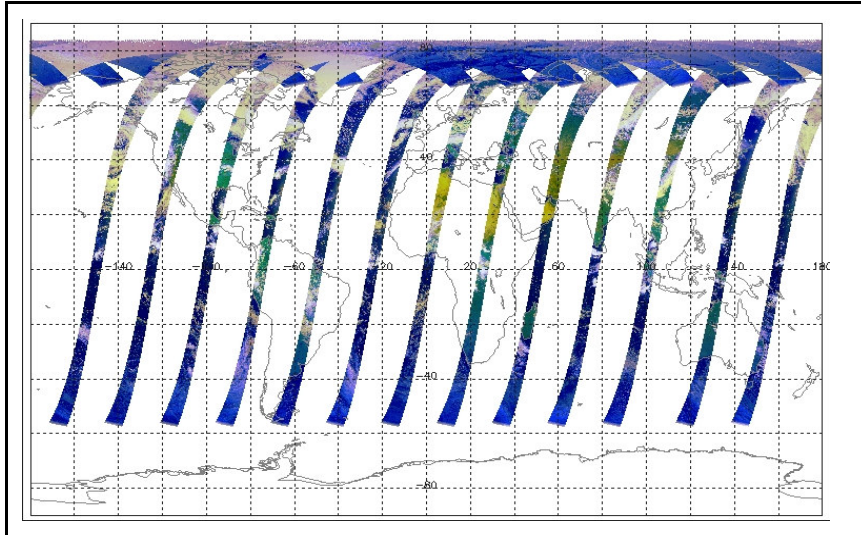

Browse Map

Map of browse products for: 21-May-06

Comments

Meteo Map

Map of meteo products for: 21-May-06