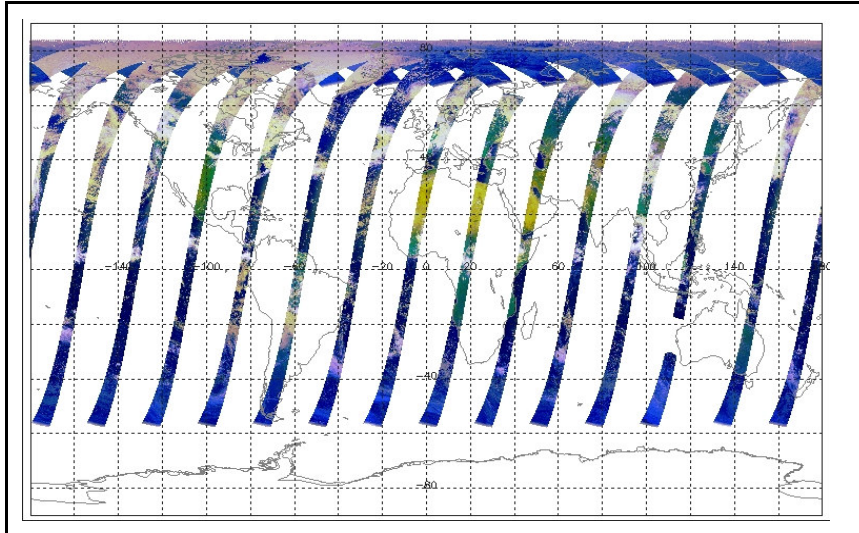

Browse Map

Map of browse products for: 20-May-06

Comments

Meteo Map

Map of meteo products for: 20-May-06