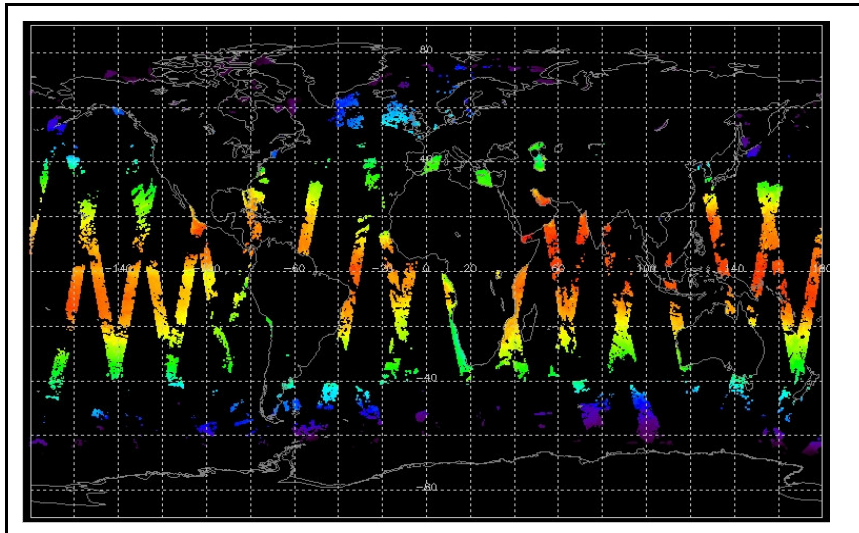

Browse Map

Map of browse products for: 20-May-06

Comments

Meteo Map

Map of meteo products for: 20-May-06

Comments

NB: METEO products are downloaded early morning, while their existence on the server is checked late morning which may explain inconsistencies between the above METEO map, and the number of stated products