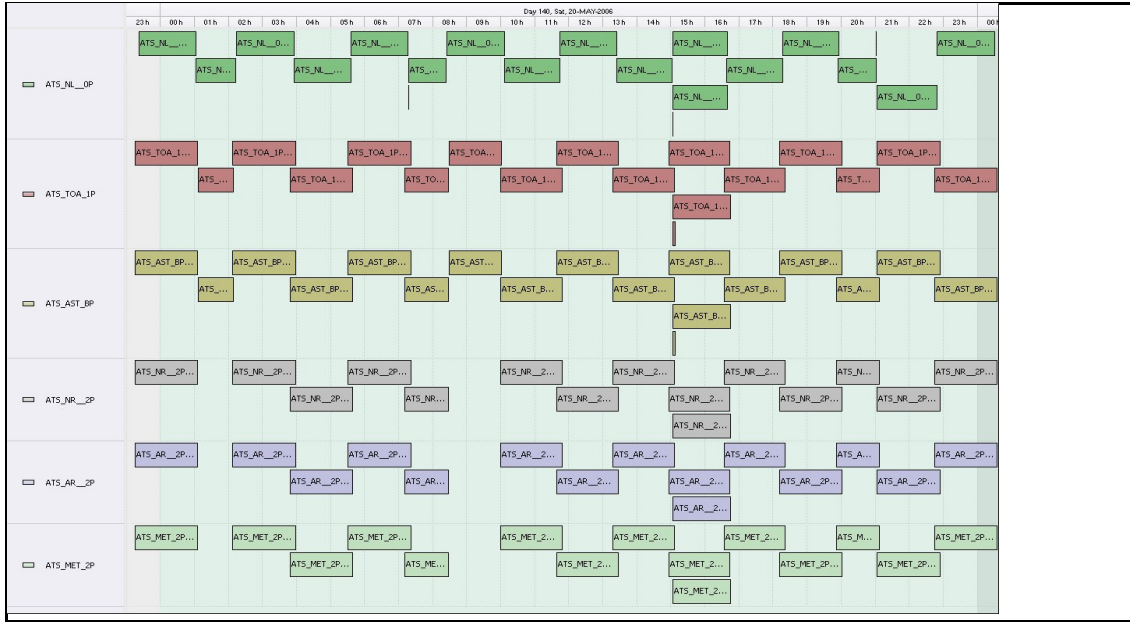

DPQC Daily Check of AATSR Data

20-May-06

DATA ACQUISITION DATE: 20-May-06
INSPECTION DATE: 22-May-06

Move Daily Maps

Previous Instrument Operational Events	
15-May-06	Nothing planned
16-May-06	Nothing planned
17-May-06	Nothing planned
18-May-06	Nothing planned
19-May-06	Nothing planned

Upcoming Instrument Operational Events	
20-May-06	Nothing planned
21-May-06	Nothing planned
22-May-06	Nothing planned
23-May-06	Nothing planned
24-May-06	Nothing planned

Daily Gantt Chart

Update

Comments: None

FLAGS

Meteo Products

Data acquisition date: 20-May-06 Inspection date: 22-May-06

Total # Products: 14
Server Availability: Nominal

Comments: None

Browse Products

Data acquisition date: 20-May-06 Inspection date: 22-May-06

Source: EDS

Comments: Missing scan lines 22066

FLAG

Instrument Health

Daily

List of all QA orbit summary files deposited on: 20-May-06

Orbit #	Acquired	Comments
22050	19-May-06	High Jitter
22051	19-May-06	High Jitter
22052	19-May-06	High Jitter
22053	19-May-06	High Jitter
22054	19-May-06	High Jitter
22061	20-May-06	High Jitter
22062	20-May-06	High Jitter
22063	20-May-06	High Jitter

FLAG
FLAG
FLAG
FLAG
FLAG
FLAG

Daily status from the RAL EDS web-site on: 22-May-06

Current Instrument Status: Nominal
Envisat Platform Status: Nominal

Weekly

Latest version of the weekly RAL report on: 22-May-06

Out of date by: 14 days

Report Date: 08-May-06
Anomalies: Jitter: Jitter above threshold all this week. Peak rate ~ 0.18/sec, peak counts ~ 200/orbit reached on four days.
Radiometric Noise: Nominal apart from the worst jitter orbits when marginally high.
Telemetry Quality: Nominal apart from two consecutive orbits on May 12 when the quality was poor at times.