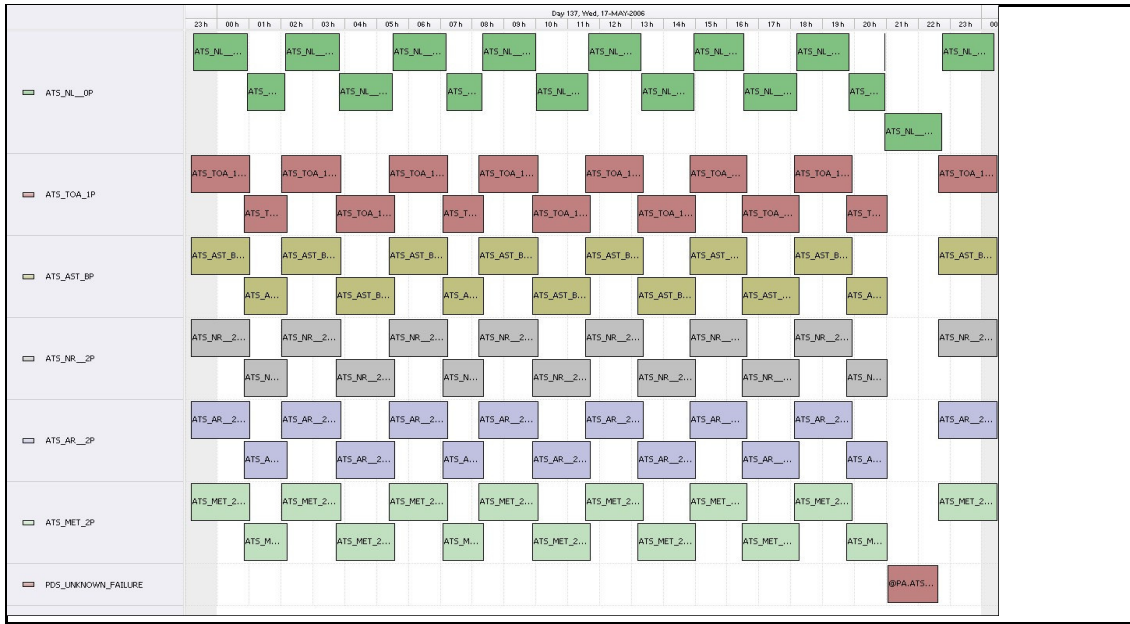

DPQC Daily Check of AATSR Data

17-May-06

DATA ACQUISITION DATE: 17-May-06
INSPECTION DATE: 18-May-06

Move Daily Maps

Previous Instrument Operational Events	
12-May-06	Nothing planned
13-May-06	Nothing planned
14-May-06	Nothing planned
15-May-06	Nothing planned
16-May-06	Nothing planned

Upcoming Instrument Operational Events	
17-May-06	Nothing planned
18-May-06	Nothing planned
19-May-06	Nothing planned
20-May-06	Nothing planned
21-May-06	Nothing planned

Daily Gantt Chart

Update

Comments: Missing L1 (#1) Data unknown cause

FLAGS

FLAG

Meteo Products

Data acquisition date: 17-May-06 Inspection date: 18-May-06

Total # Products: 14
Server Availability: Nominal

Comments: None

Browse Products

Data acquisition date: 17-May-06 Inspection date: 18-May-06

Source: EDS

Comments: None

Instrument Health

Daily

List of all QA orbit summary files deposited on: 17-May-06

Orbit #	Acquired	Comments
22007	16-May-06	High Jitter
22008	16-May-06	High Jitter
22009	16-May-06	High Jitter
22010	16-May-06	High Jitter
22011	16-May-06	High Jitter
22018	17-May-06	High Jitter
22019	17-May-06	High Jitter
22020	17-May-06	High Jitter

FLAG
FLAG
FLAG
FLAG
FLAG
FLAG

Daily status from the RAL EDS web-site on: 17-May-06

Current Instrument Status: Nominal
Envisat Platform Status: Nominal

Weekly

Latest version of the weekly RAL report on: 17-May-06

Out of date by: 16 days

Report Date: 01-May-06
Anomalies: Jitter: Above threshold this week but better than last week. Peak rate ~0.2/sec, peak counts ~200/orbit
Radiometric Noise: Nominal apart from the worst jitter orbits when marginally high