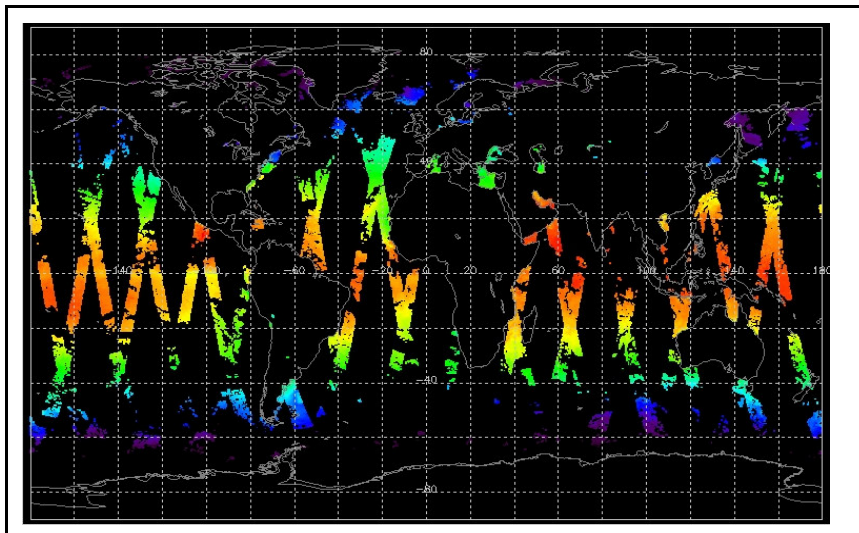

Browse Map

Map of browse products for: 17-May-06

Comments

Meteo Map

Map of meteo products for: 17-May-06

Comments

NB: METEO products are downloaded early morning, while their existence on the server is checked late morning which may explain inconsistencies between the above METEO map, and the number of stated products