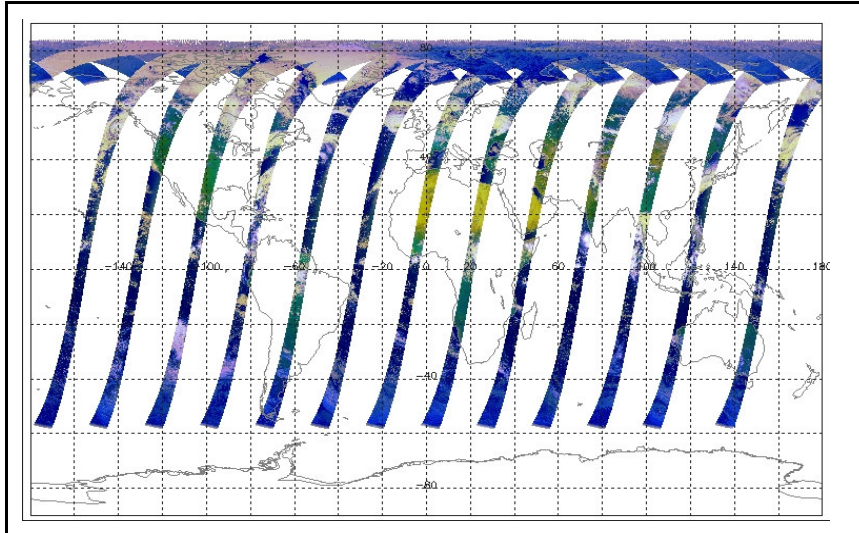

Browse Map

Map of browse products for: 17-May-06

Comments

Meteo Map

Map of meteo products for: 17-May-06