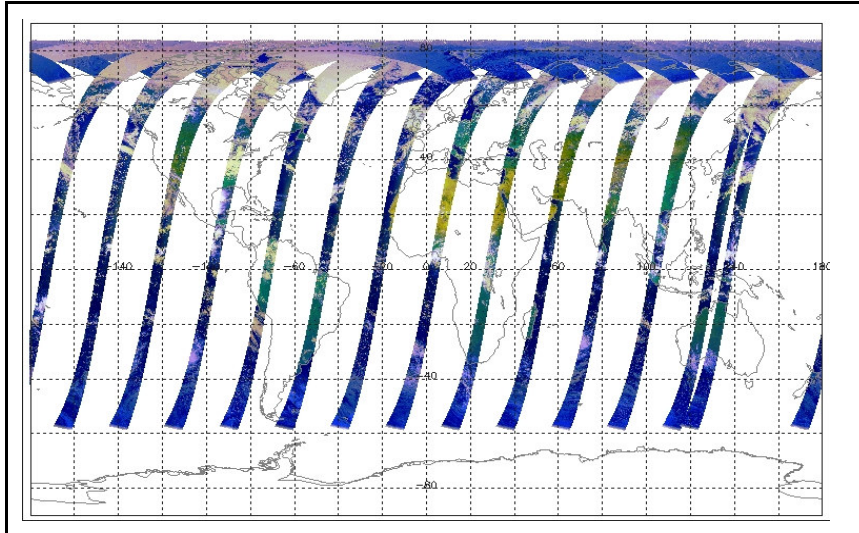

Browse Map

Map of browse products for: 15-May-06

Comments

Meteo Map

Map of meteo products for: 15-May-06