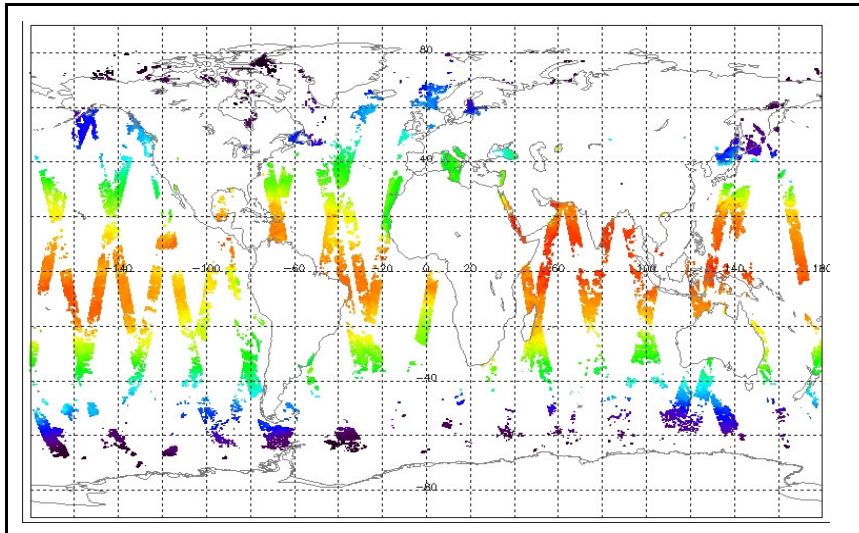

Browse Map

Map of browse products for: 15-May-06

Comments

Meteo Map

Map of meteo products for: 15-May-06

Comments

NB: METEO products are downloaded early morning, while their existence on the server is checked late morning which may explain inconsistencies between the above METEO map, and the number of stated products