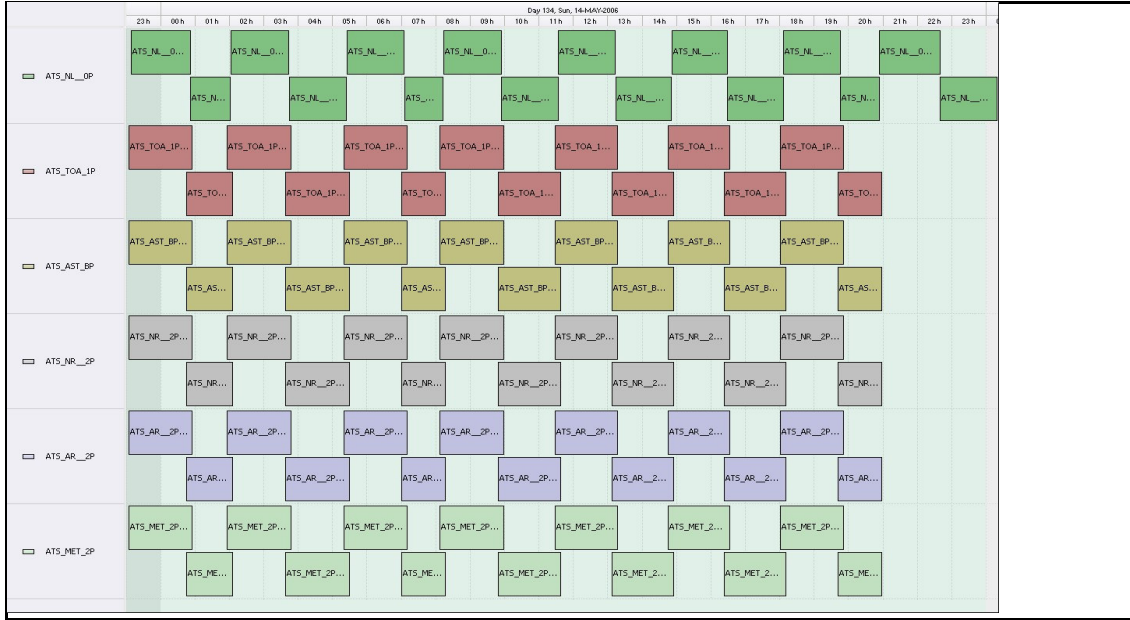

DPQC Daily Check of AATSR Data

14-May-06

DATA ACQUISITION DATE: 14-May-06
INSPECTION DATE: 15-May-06

Move Daily Maps

Previous Instrument Operational Events	
09-May-06	Nothing planned
10-May-06	Nothing planned
11-May-06	Nothing planned
12-May-06	Nothing planned
13-May-06	Nothing planned

Upcoming Instrument Operational Events	
14-May-06	Nothing planned
15-May-06	Nothing planned
16-May-06	Nothing planned
17-May-06	Nothing planned
18-May-06	Nothing planned

Daily Gantt Chart

Update

Comments: Missing L1 (#1,2) data unknown cause

FLAGS

FLAG

Meteo Products

Data acquisition date: 14-May-06 Inspection date: 15-May-06

Total # Products: 12
Server Availability: Nominal

Comments: None

Browse Products

Data acquisition date: 14-May-06 Inspection date: 15-May-06

Source: RA

Comments: None

Instrument Health

Daily

List of all QA orbit summary files deposited on: 14-May-06

Orbit #	Acquired	Comments
21964	13-May-06	High Jitter
21965	13-May-06	High Jitter
21966	13-May-06	High Jitter
21967	13-May-06	High Jitter
21968	13-May-06	High Jitter
21975	14-May-06	High Jitter
21976	14-May-06	High Jitter
21977	14-May-06	High Jitter

FLAG
FLAG
FLAG
FLAG
FLAG
FLAG

Daily status from the RAL EDS web-site on: 15-May-06

Current Instrument Status: Nominal
Envisat Platform Status: Nominal

Weekly

Latest version of the weekly RAL report on: 15-May-06

Out of date by: 14 days

Report Date: 01-May-06
Anomalies: Jitter: Above threshold this week but better than last week. Peak rate ~0.2/sec. peak counts ~200/orbit
Radiometric Noise: Nominal apart from the worst jitter orbits when marginally high