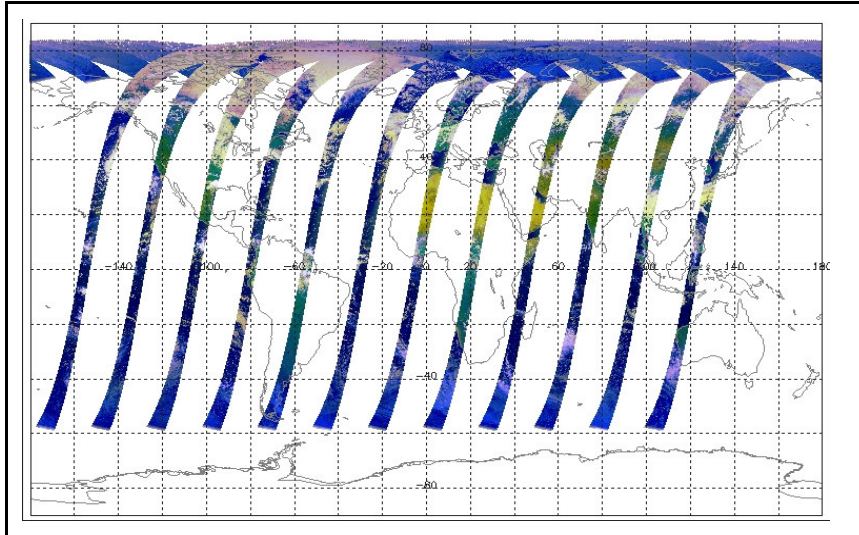

Browse Map

Map of browse products for: 14-May-06

Comments

Meteo Map

Map of meteo products for: 14-May-06