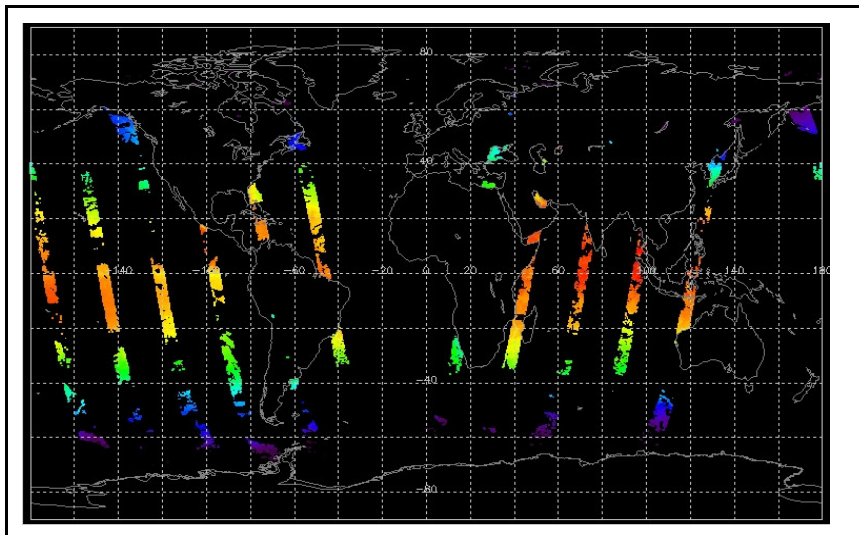

Browse Map

Map of browse products for: 14-May-06

Comments

Meteo Map

Map of meteo products for: 14-May-06

Comments

Limited number of METEO products downloaded

NB: METEO products are downloaded early morning, while their existence on the server is checked late morning which may explain inconsistencies between the above METEO map, and the number of stated products