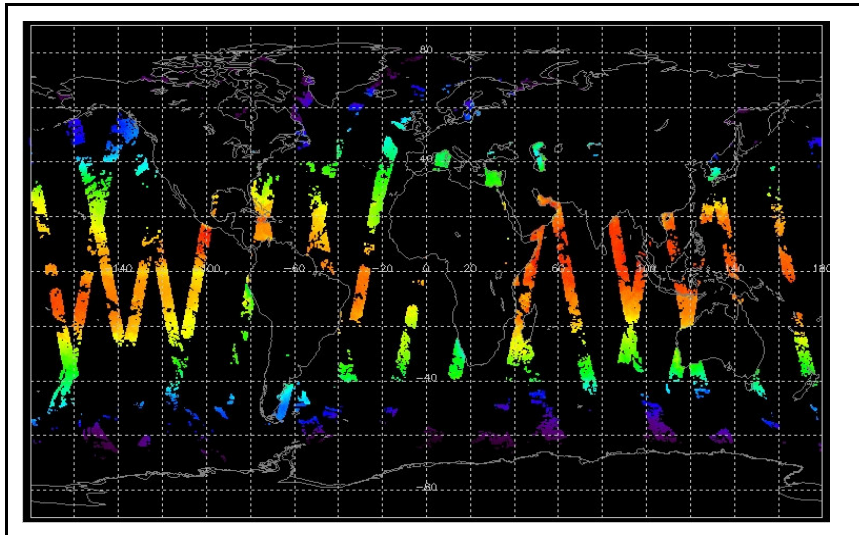

Browse Map

Map of browse products for: 11-May-06

Comments

Meteo Map

Map of meteo products for: 11-May-06

Comments

NB: METEO products are downloaded early morning, while their existence on the server is checked late morning which may explain inconsistencies between the above METEO map, and the number of stated products