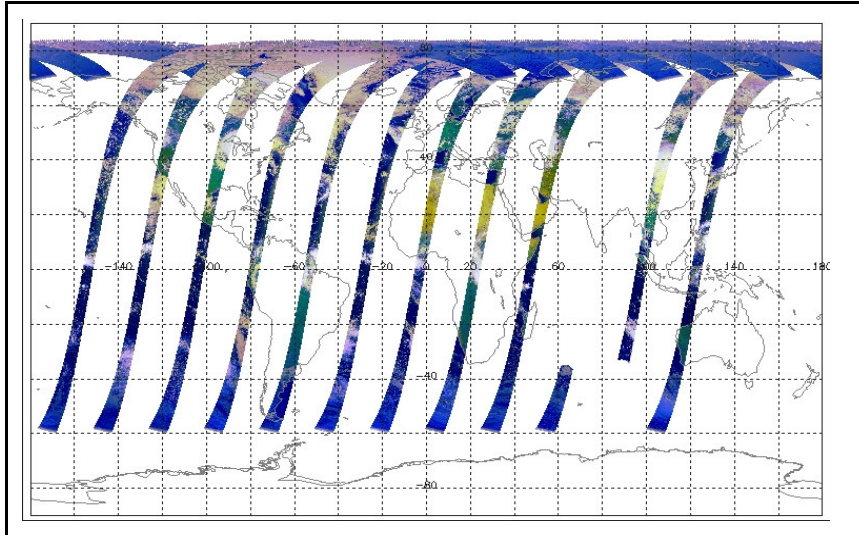

Browse Map

Map of browse products for: 11-May-06

Comments

Meteo Map

Map of meteo products for: 11-May-06