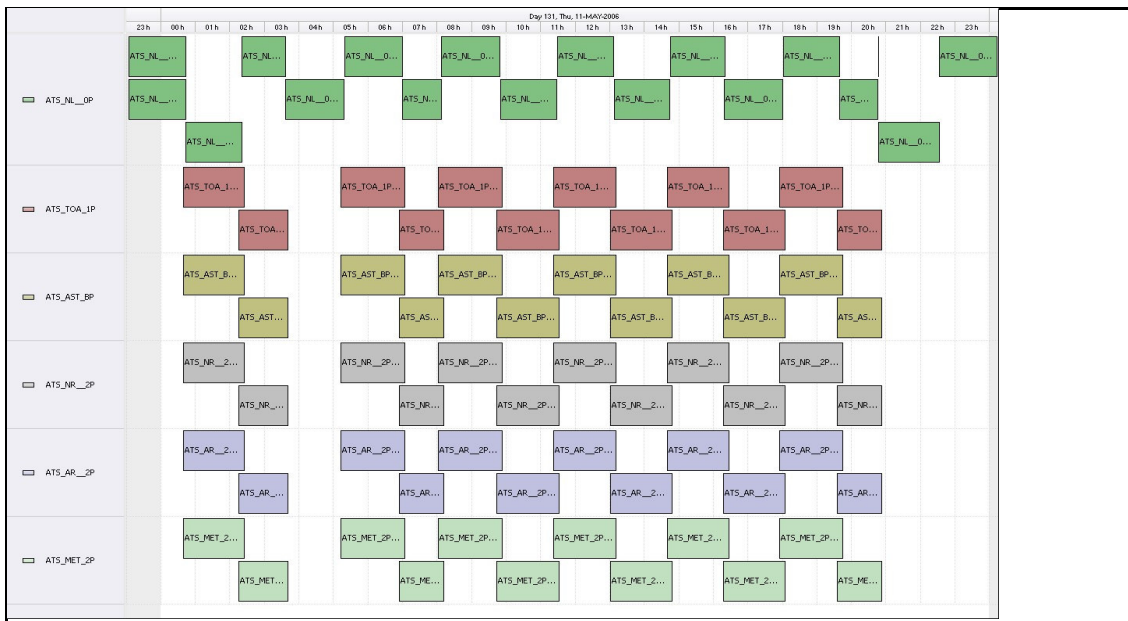

DPQC Daily Check of AATSR Data

11-May-06

DATA ACQUISITION DATE: 11-May-06
INSPECTION DATE: 12-May-06

Move Daily Maps

Previous Instrument Operational Events	
06-May-06	Nothing planned
07-May-06	Nothing planned
08-May-06	Nothing planned
09-May-06	Nothing planned
10-May-06	Nothing planned

Upcoming Instrument Operational Events	
11-May-06	Nothing planned
12-May-06	Nothing planned
13-May-06	Nothing planned
14-May-06	Nothing planned
15-May-06	Nothing planned

Daily Gantt Chart

Update

Comments Missing L1 (#1,2,3,4) Data unknown cause

FLAGS

FLAG

Meteo Products

Data acquisition date: 11-May-06 Inspection date: 12-May-06

Total # Products: 12
Server Availability: Nominal

Comments None

Browse Products

Data acquisition date: 11-May-06 Inspection date: 12-May-06

Source: EDS

Comments Orbits 21927 & 21930 unavailable

FLAG

Instrument Health

Daily

List of all QA orbit summary files deposited on: 11-May-06

Daily status from the RAL EDS web-site on: 11-May-06

Current Instrument Status: Nominal
Envisat Platform Status: Nominal

Orbit #	Acquired	Comments
21921	10-May-06	High Jitter
21922	10-May-06	High Jitter
21923	10-May-06	High Jitter
21924	10-May-06	High Jitter
21925	10-May-06	High Jitter
21932	11-May-06	High Jitter
21933	11-May-06	High Jitter
21934	11-May-06	High Jitter
21935	11-May-06	High Jitter

FLAG
FLAG
FLAG
FLAG
FLAG
FLAG
FLAG
FLAG

Weekly

Latest version of the weekly RAL report on: 11-May-06

Out of date by: 10 days

Report Date: 01-May-06
Anomalies: Jitter: Above threshold this week but better than last week. Peak rate ~0.2/sec. peak counts ~200/orbit
Radiometric Noise: Nominal apart from the worst jitter orbits when marginally high