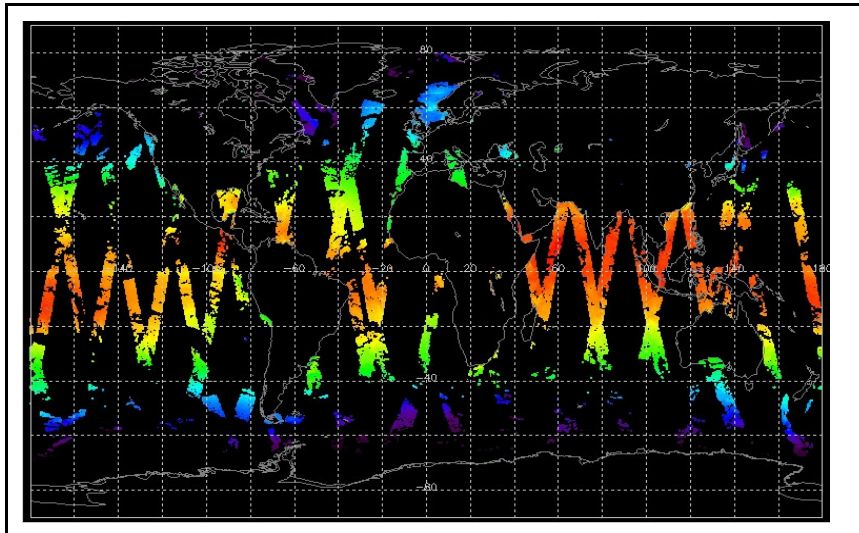

Browse Map

Map of browse products for: 10-May-06

Comments ESRIN Rolling Archive currently unavailable due to a HW fault

Meteo Map

Map of meteo products for: 10-May-06

Comments

NB: METEO products are downloaded early morning, while their existence on the server is checked late morning which may explain inconsistencies between the above METEO map, and the number of stated products