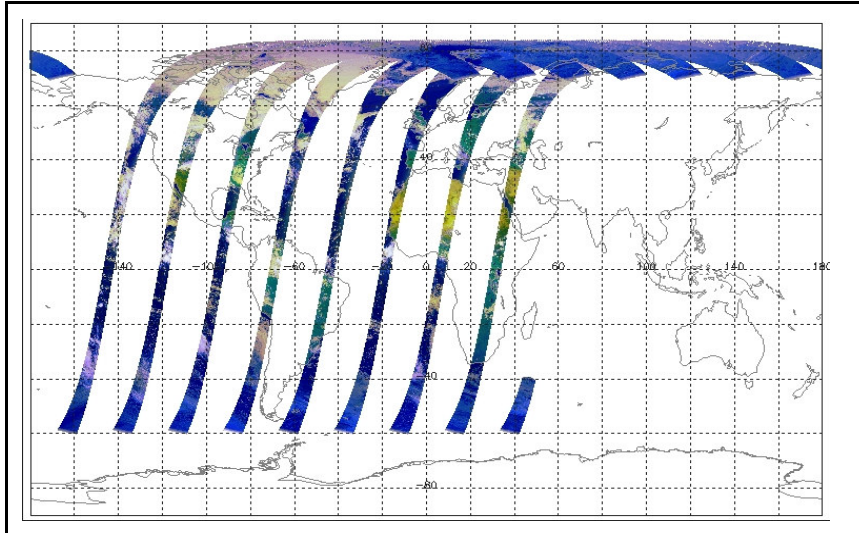

Browse Map

Map of browse products for: 10-May-06

Comments ESRIN Rolling Archive currently unavailable due to a HW fault

Meteo Map

Map of meteo products for: 10-May-06