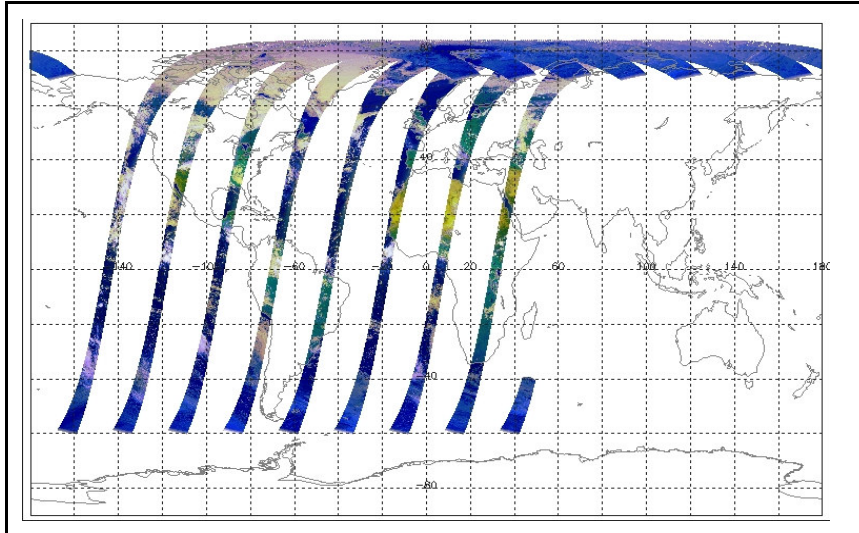

Browse Map

Map of browse products for: 09-May-06

Comments ESRIN Rolling Archive currently unavailable due to a HW fault

Meteo Map

Map of meteo products for: 09-May-06