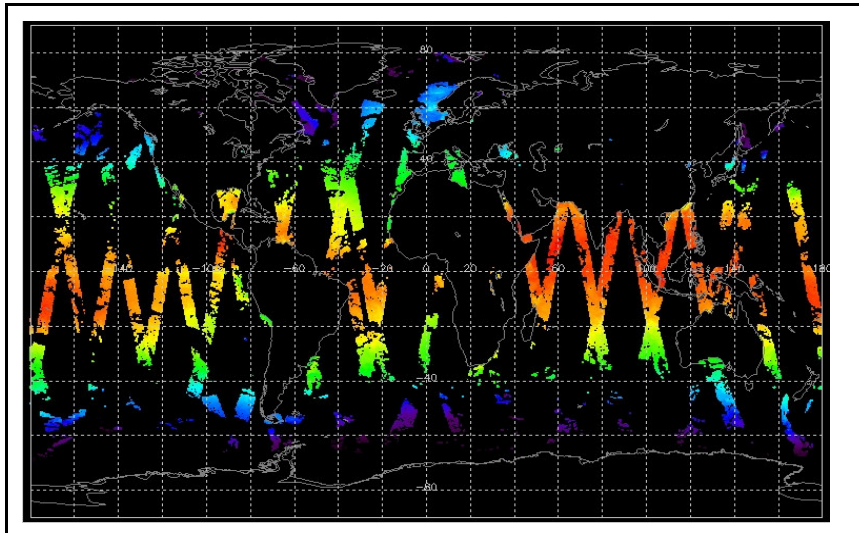

Browse Map

Map of browse products for: 09-May-06

Comments ESRIN Rolling Archive currently unavailable due to a HW fault

Meteo Map

Map of meteo products for: 09-May-06

Comments

NB: METEO products are downloaded early morning, while their existence on the server is checked late morning which may explain inconsistencies between the above METEO map, and the number of stated products