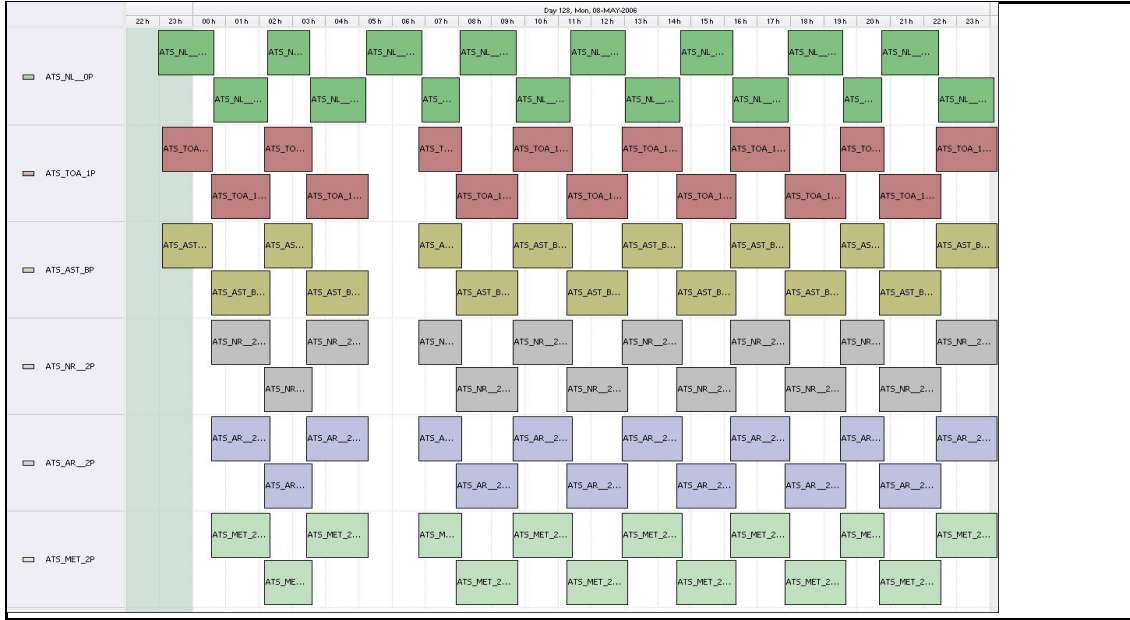

DPQC Daily Check of AATSR Data

08-May-06

DATA ACQUISITION DATE: 08-May-06
INSPECTION DATE: 09-May-06

Move Daily Maps

Previous Instrument Operational Events	
03-May-06	Nothing planned
04-May-06	Nothing planned
05-May-06	Nothing planned
06-May-06	Nothing planned
07-May-06	Nothing planned

Upcoming Instrument Operational Events	
08-May-06	Nothing planned
09-May-06	Nothing planned
10-May-06	Nothing planned
11-May-06	Nothing planned
12-May-06	Nothing planned

Daily Gantt Chart

Update

Comments Missing L1 (#1) Data unknown cause

FLAGS

FLAG

Meteo Products

Data acquisition date: 08-May-06 Inspection date: 09-May-06

Total # Products: 14
Server Availability: Nominal

Comments None

Browse Products

Data acquisition date: 08-May-06 Inspection date: 09-May-06

Source: EDS

Comments Orbits 21888/9 unavailable
Missing scan lines 21893

FLAG

Instrument Health

Daily

List of all QA orbit summary files deposited on: 08-May-06

Daily status from the RAL EDS web-site on: 08-May-06

Current Instrument Status: Nominal
Envisat Platform Status: Nominal

Orbit #	Acquired	Comments
21875	07-May-06	None
21876	07-May-06	High Jitter
21877	07-May-06	High Jitter
21878	07-May-06	High Jitter
21879	07-May-06	High Jitter
21880	07-May-06	High Jitter
21881	07-May-06	High Jitter
21882	07-May-06	High Jitter
21889	08-May-06	High Jitter
21890	08-May-06	High Jitter
21891	08-May-06	High Jitter

FLAG
FLAG
FLAG
FLAG
FLAG
FLAG
FLAG
FLAG
FLAG
FLAG

Weekly

Latest version of the weekly RAL report on: 08-May-06

Out of date by: 14 days

Report Date: 24-Apr-06
Anomalies: Jitter: Jitter above threshold all this week. Peak rate ~ 0.25/sec, peak counts ~ 400/orbit.