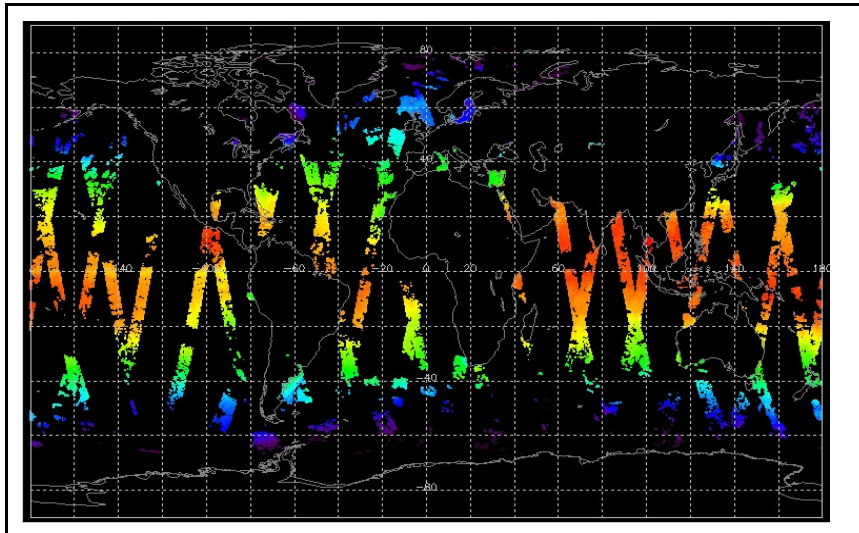

Browse Map

Map of browse products for: 08-May-06

Comments ESRIN Rolling Archive currently unavailable due to a HW fault

Meteo Map

Map of meteo products for: 08-May-06

Comments

NB: METEO products are downloaded early morning, while their existence on the server is checked late morning which may explain inconsistencies between the above METEO map, and the number of stated products