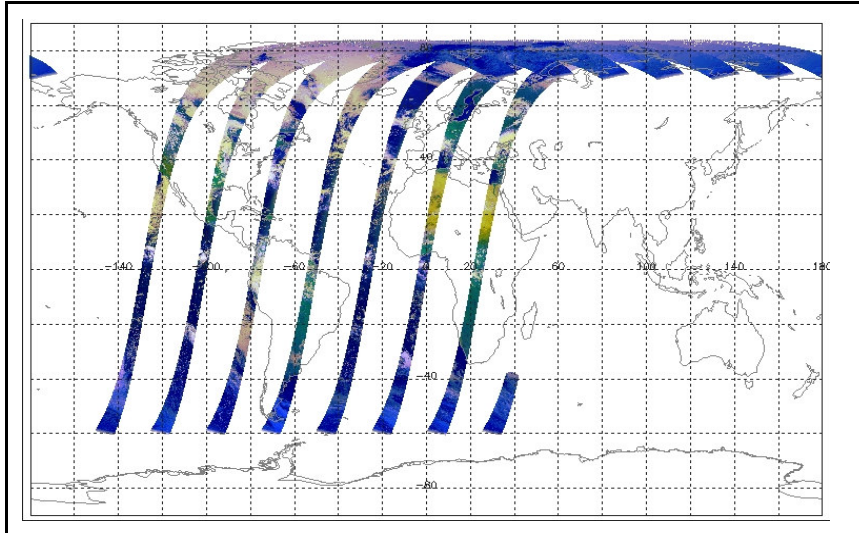

Browse Map

Map of browse products for: 08-May-06

Comments ESRIN Rolling Archive currently unavailable due to a HW fault

Meteo Map

Map of meteo products for: 08-May-06