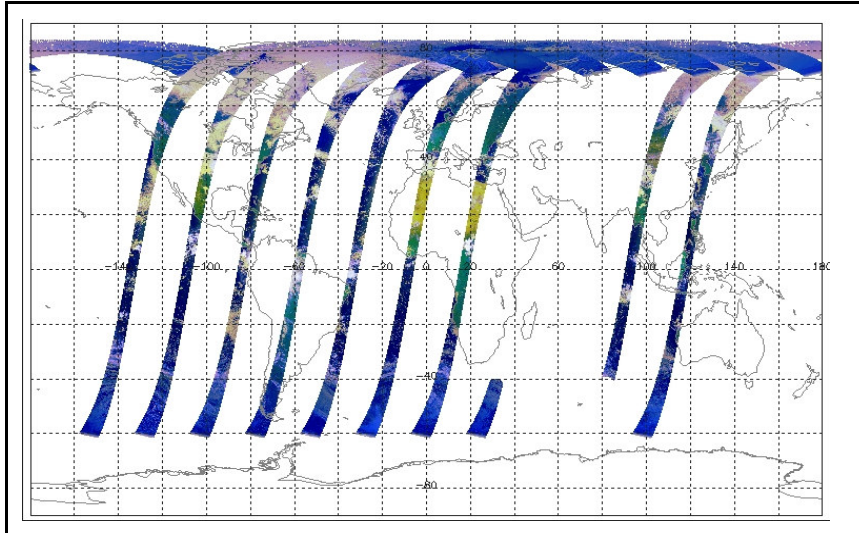

Report Date: 24-Apr-06  
 Anomalies: Jitter: Jitter above threshold all this week. Peak rate ~ 0.25/sec, peak counts ~ 400/orbit.

Browse Map

Map of browse products for: 04-May-06

Comments

Meteo Map

Map of meteo products for: 04-May-06