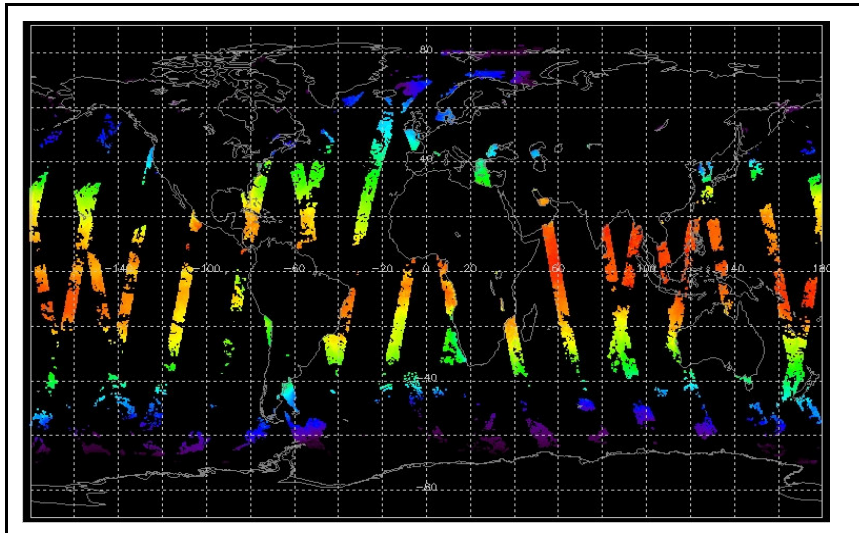

Report Date: 24-Apr-06  
 Anomalies: Jitter: Jitter above threshold all this week. Peak rate ~ 0.25/sec, peak counts ~ 400/orbit.

Browse Map

Map of browse products for: 04-May-06

Comments

Meteo Map

Map of meteo products for: 04-May-06