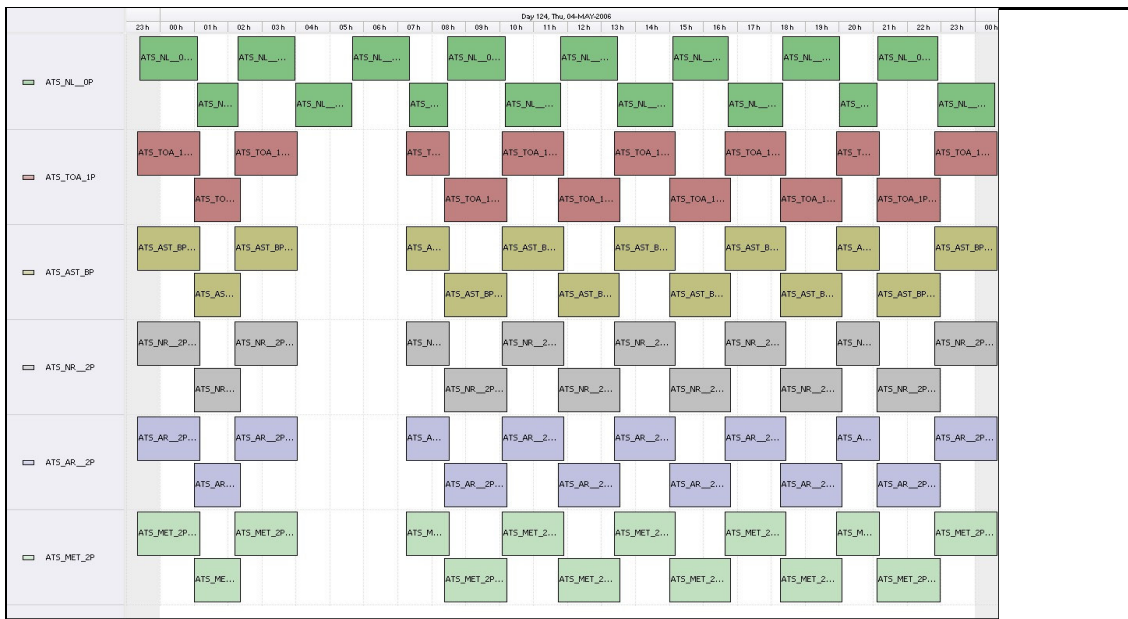

DPQC Daily Check of AATSR Data

04-May-06

DATA ACQUISITION DATE: 04-May-06
INSPECTION DATE: 05-May-06

Move Daily Maps

Previous Instrument Operational Events	
29-Apr-06	Nothing planned
30-Apr-06	Nothing planned
01-May-06	Nothing planned
02-May-06	Nothing planned
03-May-06	Nothing planned

Upcoming Instrument Operational Events	
04-May-06	Nothing planned
05-May-06	Nothing planned
06-May-06	Nothing planned
07-May-06	Nothing planned
08-May-06	Nothing planned

Daily Gantt Chart

Update

Comments: Missing L1 (#1,2) data unknown cause

FLAGS

FLAG

Meteo Products

Data acquisition date: 04-May-06 Inspection date: 05-May-06

Total # Products: 12
Server Availability: Nominal

Comments: None

Browse Products

Data acquisition date: 04-May-06 Inspection date: 05-May-06

Source: RA

Comments: Orbits 21830/1 unavailable

FLAG

Instrument Health

Daily

List of all QA orbit summary files deposited on: 04-May-06

Orbit #	Acquired	Comments
21821	03-May-06	None
21822	03-May-06	High Jitter
21823	03-May-06	None
21824	03-May-06	None
21825	03-May-06	High Jitter
21832	04-May-06	None
21833	04-May-06	High Jitter
21834	04-May-06	None

FLAG

FLAG

FLAG

Daily status from the RAL EDS web-site on: 04-May-06

Current Instrument Status: Nominal
Envisat Platform Status: Nominal

Weekly

Latest version of the weekly RAL report on: 04-May-06

Out of date by: 10 days

Report Date: 24-Apr-06
Anomalies: Jitter: Jitter above threshold all this week. Peak rate ~ 0.25/sec, peak counts ~ 400/orbit.