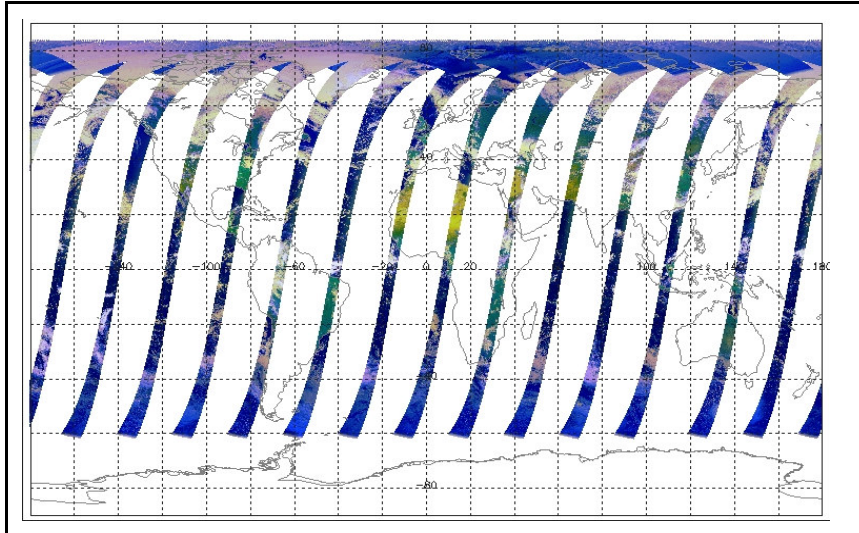

Browse Map

Map of browse products for: 03-May-06

Comments

Meteo Map

Map of meteo products for: 03-May-06