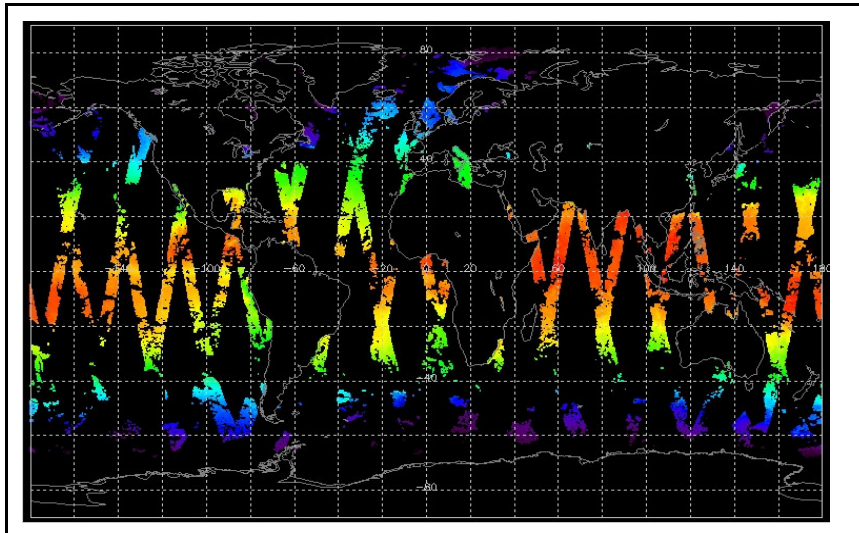

Browse Map

Map of browse products for: 03-May-06

Comments

Meteo Map

Map of meteo products for: 03-May-06

Comments

NB: METEO products are downloaded early morning, while their existence on the server is checked late morning which may explain inconsistencies between the above METEO map, and the number of stated products