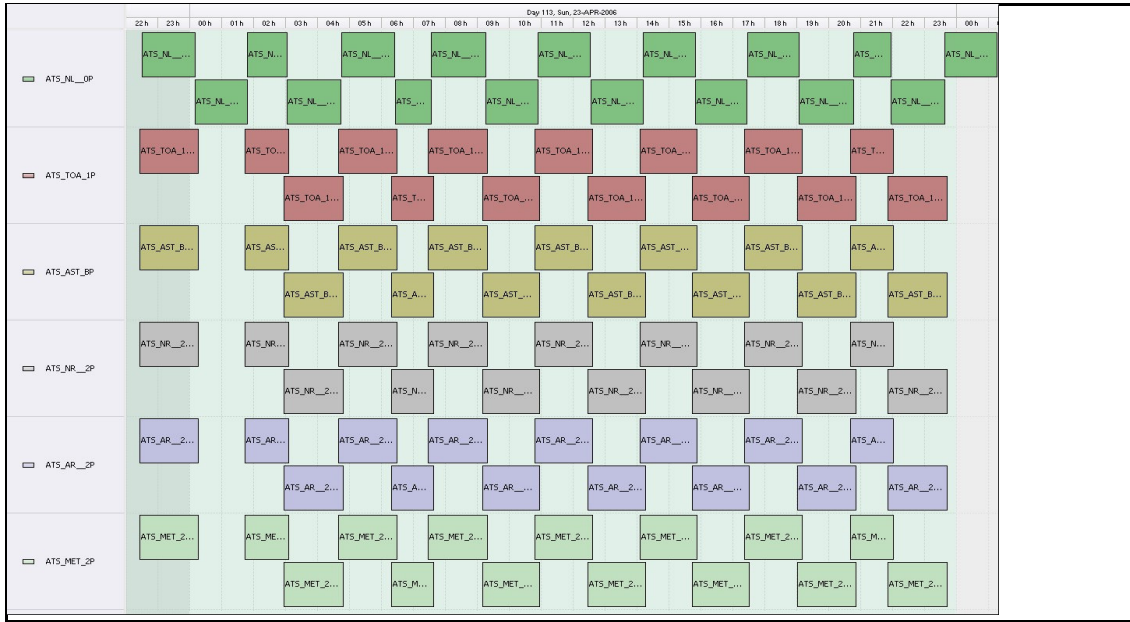

DPQC Daily Check of AATSR Data

23-Apr-06

DATA ACQUISITION DATE: 23-Apr-06
INSPECTION DATE: 24-Apr-06

Move Daily Maps

Previous Instrument Operational Events	
18-Apr-06	Nothing planned
19-Apr-06	Nothing planned
20-Apr-06	Nothing planned
21-Apr-06	Nothing planned
22-Apr-06	Nothing planned

Upcoming Instrument Operational Events	
23-Apr-06	Nothing planned
24-Apr-06	Nothing planned
25-Apr-06	Nothing planned
26-Apr-06	Nothing planned
27-Apr-06	Nothing planned

Daily Gantt Chart

Update

Comments Missing L1 (#1,2) data unknown cause

FLAGS

FLAG

Meteo Products

Data acquisition date: 23-Apr-06 Inspection date: 24-Apr-06

Total # Products: 14
Server Availability: Nominal

Comments None

Browse Products

Data acquisition date: 23-Apr-06 Inspection date: 24-Apr-06

Source: EDS

Comments Orbit 21670 unavailable

FLAG

Instrument Health

Daily

List of all QA orbit summary files deposited on: 23-Apr-06

Orbit #	Acquired	Comments
21664	22-Apr-06	None
21665	22-Apr-06	None
21666	22-Apr-06	None
21667	22-Apr-06	None
21674	23-Apr-06	None
21675	23-Apr-06	High Jitter
21676	23-Apr-06	None
21677	23-Apr-06	None

FLAG

Daily status from the RAL EDS web-site on: 24-Apr-06

Current Instrument Status: Nominal
Envisat Platform Status: Nominal

Weekly

Latest version of the weekly RAL report on: 24-Apr-06

Out of date by: 14 days

Report Date: 10-Apr-06
Anomalies: Jitter: Very high 10-12 April
Radiometric Noise: High 10-12 April
SCC: Surveillance warnings A7251 10-11 April