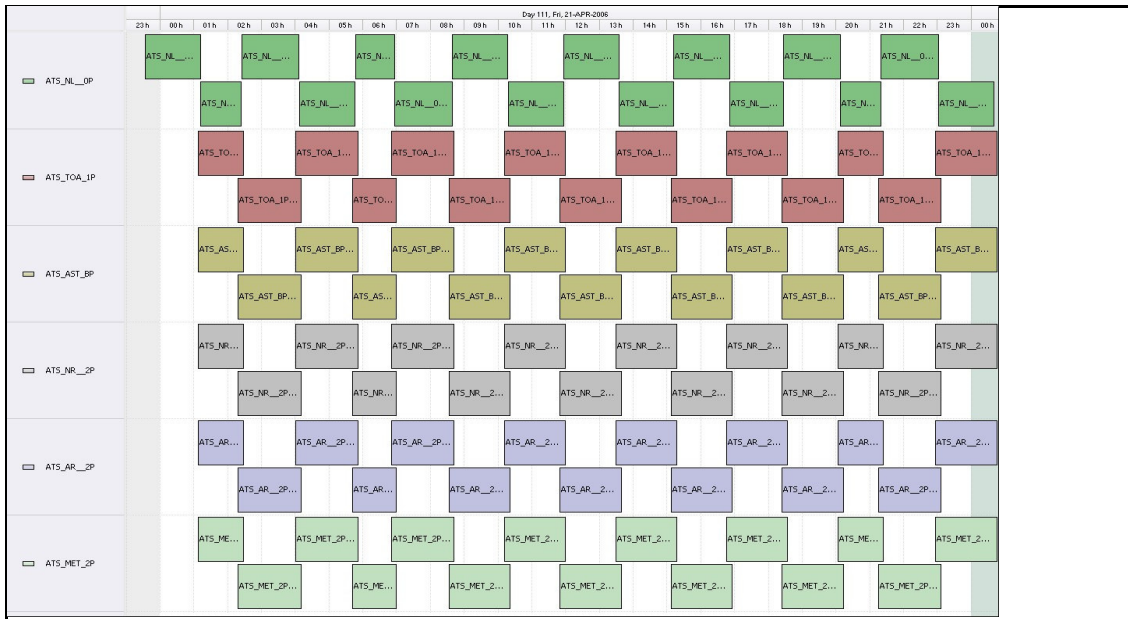

DPQC Daily Check of AATSR Data

21-Apr-06

DATA ACQUISITION DATE: 21-Apr-06
INSPECTION DATE: 24-Apr-06

Move Daily Maps

Previous Instrument Operational Events	
16-Apr-06	Nothing planned
17-Apr-06	Nothing planned
18-Apr-06	Nothing planned
19-Apr-06	Nothing planned
20-Apr-06	Nothing planned

Upcoming Instrument Operational Events	
21-Apr-06	Nothing planned
22-Apr-06	Nothing planned
23-Apr-06	Nothing planned
24-Apr-06	Nothing planned
25-Apr-06	Nothing planned

Daily Gantt Chart

Update

Comments Missing L1 (#1) Data unknown cause

FLAGS

FLAG

Meteo Products

Data acquisition date: 21-Apr-06 Inspection date: 24-Apr-06

Total # Products: 15
Server Availability: Nominal

Comments None

Browse Products

Data acquisition date: 21-Apr-06 Inspection date: 24-Apr-06

Source: EDS

Comments None

Instrument Health

Daily

List of all QA orbit summary files deposited on: 21-Apr-06

Orbit #	Acquired	Comments
21635	20-Apr-06	None
21636	20-Apr-06	None
21637	20-Apr-06	None
21638	20-Apr-06	None
21639	20-Apr-06	None
21645	21-Apr-06	High Jitter
21646	21-Apr-06	None
21647	21-Apr-06	None
21648	21-Apr-06	None

Daily status from the RAL EDS web-site on: 21-Apr-06

Current Instrument Status: Nominal
Envisat Platform Status: Nominal

FLAG

Weekly

Latest version of the weekly RAL report on: 21-Apr-06

Out of date by: 11 days

Report Date: 10-Apr-06
Anomalies: Jitter: Very high 10-12 April
Radiometric Noise: High 10-12 April
SCC: Surveillance warnings A7251 10-11 April