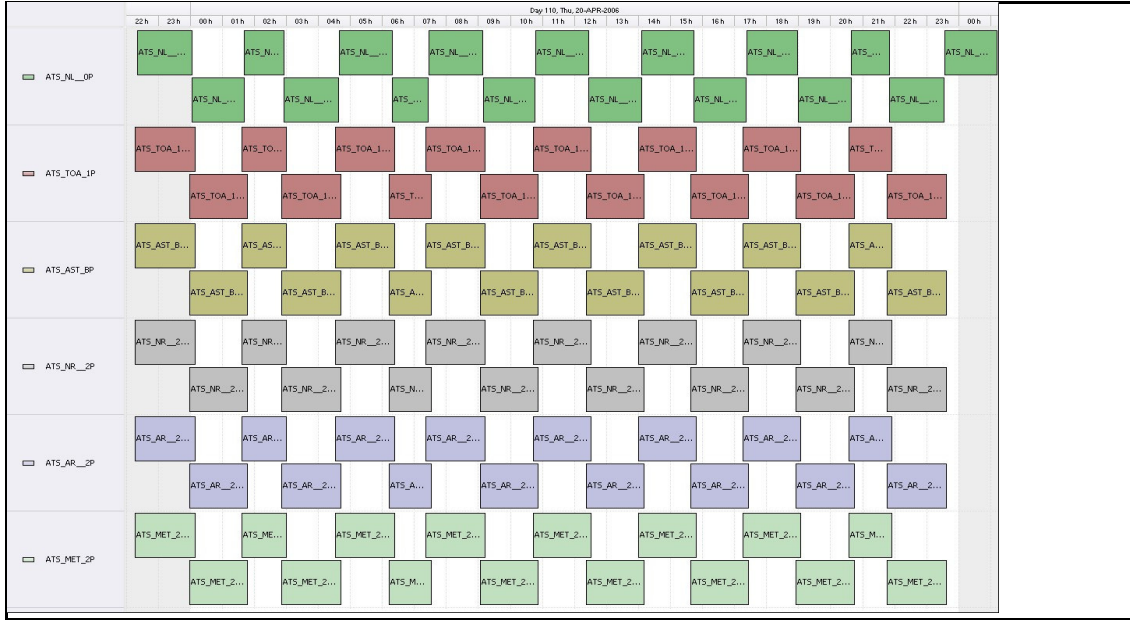

DPQC Daily Check of AATSR Data

20-Apr-06

DATA ACQUISITION DATE: 20-Apr-06
INSPECTION DATE: 21-Apr-06

Move Daily Maps

Previous Instrument Operational Events	
15-Apr-06	Nothing planned
16-Apr-06	Nothing planned
17-Apr-06	Nothing planned
18-Apr-06	Nothing planned
19-Apr-06	Nothing planned

Upcoming Instrument Operational Events	
20-Apr-06	Nothing planned
21-Apr-06	Nothing planned
22-Apr-06	Nothing planned
23-Apr-06	Nothing planned
24-Apr-06	Nothing planned

Daily Gantt Chart

Update

Comments Missing L1 (#1) Data unknown cause

FLAGS

FLAG

Meteo Products

Data acquisition date: 20-Apr-06 Inspection date: 21-Apr-06

Total # Products: 14
Server Availability: Nominal

Comments None

Browse Products

Data acquisition date: 20-Apr-06 Inspection date: 21-Apr-06

Source: EDS

Comments None

Instrument Health

Daily

List of all QA orbit summary files deposited on: 20-Apr-06

Orbit #	Acquired	Comments
21620	19-Apr-06	None
21621	19-Apr-06	None
21622	19-Apr-06	None
21623	19-Apr-06	None
21624	19-Apr-06	None
21625	19-Apr-06	None
21631	20-Apr-06	None
21632	20-Apr-06	None
21633	20-Apr-06	None
21634	20-Apr-06	File is blank

Daily status from the RAL EDS web-site on: 20-Apr-06

Current Instrument Status: Nominal
Envisat Platform Status: Nominal

Weekly

Latest version of the weekly RAL report on: 20-Apr-06

Out of date by: 10 days

Report Date: 10-Apr-06
Anomalies: Jitter: Very high 10-12 April
Radiometric Noise: High 10-12 April
SCC: Surveillance warnings A7251 10-11 April