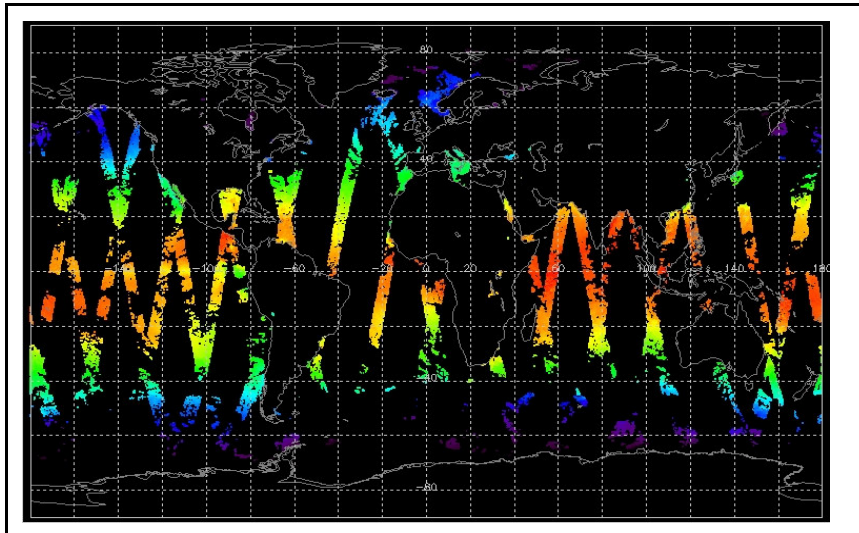

Comments

NB: METEO products are downloaded early morning, while their existence on the server is checked late morning which may explain inconsistencies between the above METEO map, and the number of stated products