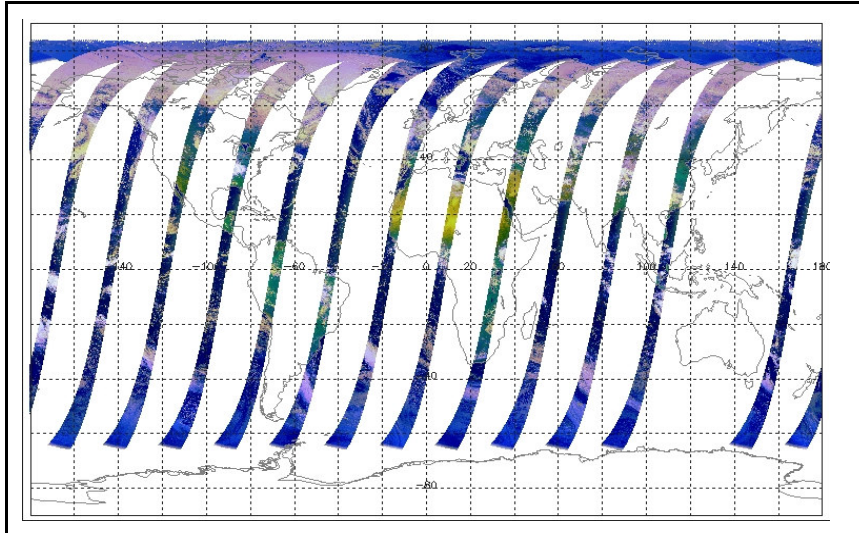

Out of date by: 10 days

Report Date: 10-Apr-06  
 Anomalies: Jitter: Very high 10-12 April  
 Radiometric Noise: High 10-12 April  
 SCC: Surveillance warnings A7251 10-11 April

Browse Map

Map of browse products for: 20-Apr-06