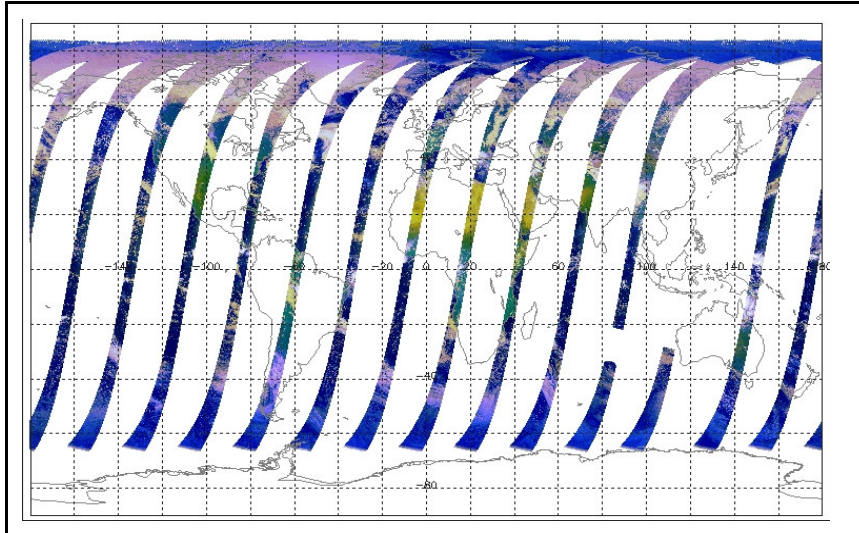

Browse Map

Map of browse products for: 18-Apr-06

Comments

Meteo Map

Map of meteo products for: 18-Apr-06