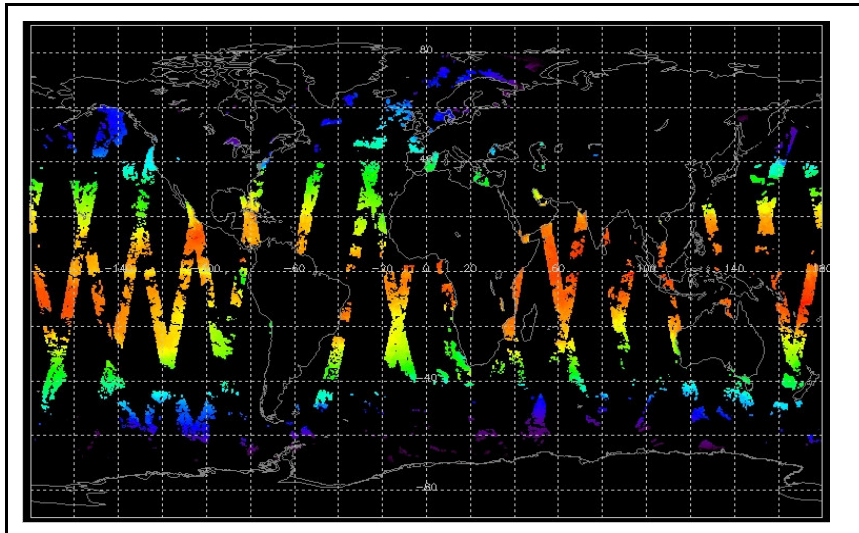

Comments

NB: METEO products are downloaded early morning, while their existence on the server is checked late morning which may explain inconsistencies between the above METEO map, and the number of stated products