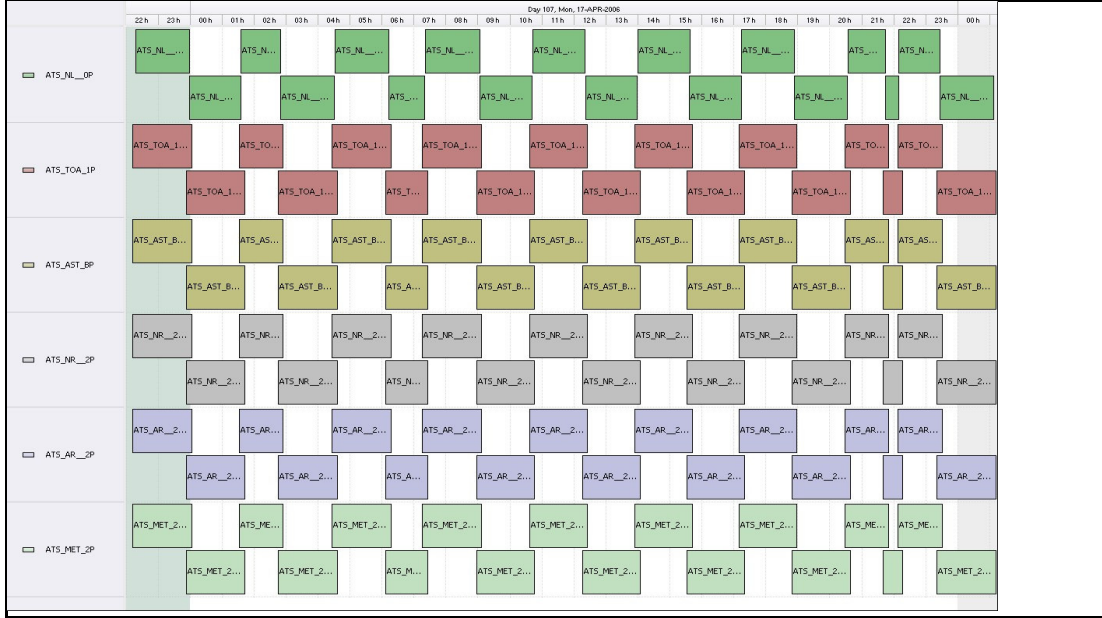

DPQC Daily Check of AATSR Data

17-Apr-06

DATA ACQUISITION DATE: 17-Apr-06
INSPECTION DATE: 18-Apr-06

--> Go to 'Product Generation' sheet to select date

Move Daily Maps

Previous Instrument Operational Events	
12-Apr-06	Nothing planned
13-Apr-06	Nothing planned
14-Apr-06	Nothing planned
15-Apr-06	Nothing planned
16-Apr-06	Nothing planned

Upcoming Instrument Operational Events	
17-Apr-06	Nothing planned
18-Apr-06	Nothing planned
19-Apr-06	Nothing planned
20-Apr-06	Nothing planned
21-Apr-06	Nothing planned

Daily Gantt Chart

Update

Comments: None

FLAGS

Meteo Products

Data acquisition date: 17-Apr-06 Inspection date: 18-Apr-06

Total # Products: 16
Server Availability: Nominal

Comments: None

Browse Products

Data acquisition date: 17-Apr-06 Inspection date: 18-Apr-06

Source: EDS

Comments: Orbits 21586/7 missing
Missing scan lines 21594

FLAG

Instrument Health

List of all QA orbit summary files deposited on: 17-Apr-06

Orbit #	Acquired	Comments
21578	16-Apr-06	High Jitter
21579	16-Apr-06	High Jitter
21580	16-Apr-06	High Jitter
21581	16-Apr-06	High Jitter
21582	16-Apr-06	High Jitter
21588	17-Apr-06	High Jitter
21589	17-Apr-06	High Jitter

FLAG
FLAG
FLAG
FLAG
FLAG

Daily status from the RAL EDS web-site on: 18-Apr-06

Current Instrument Status: Nominal
Envisat Platform Status: Nominal

Weekly

Latest version of the weekly RAL report on: 18-Apr-06

Out of date by: 15 days

Report Date: 03-Apr-06
Anomalies: Platform Service Module anomaly resulted in all instruments to OFF
AATSR OFF from 06 April at 02:09 to 08 April at 18:39, back in MEASUREMENT mode