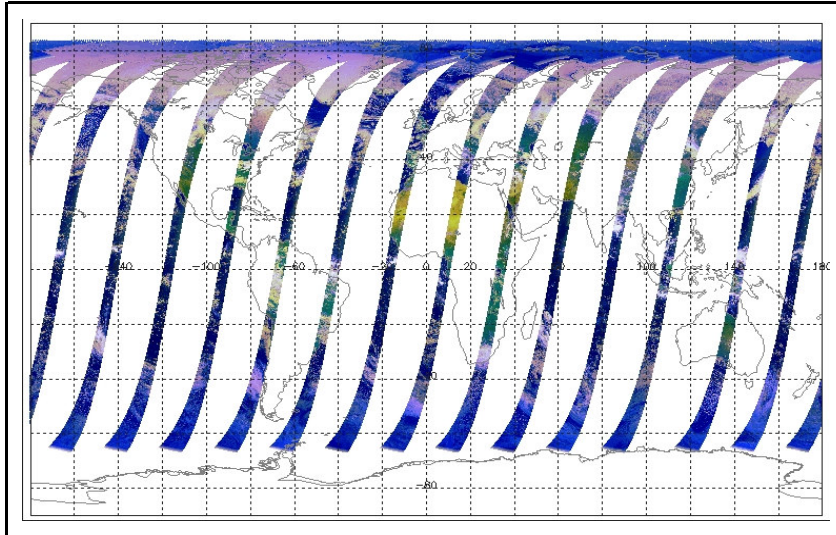

Browse Map

Map of browse products for: 17-Apr-06

Comments

Meteo Map

Map of meteo products for: 17-Apr-06