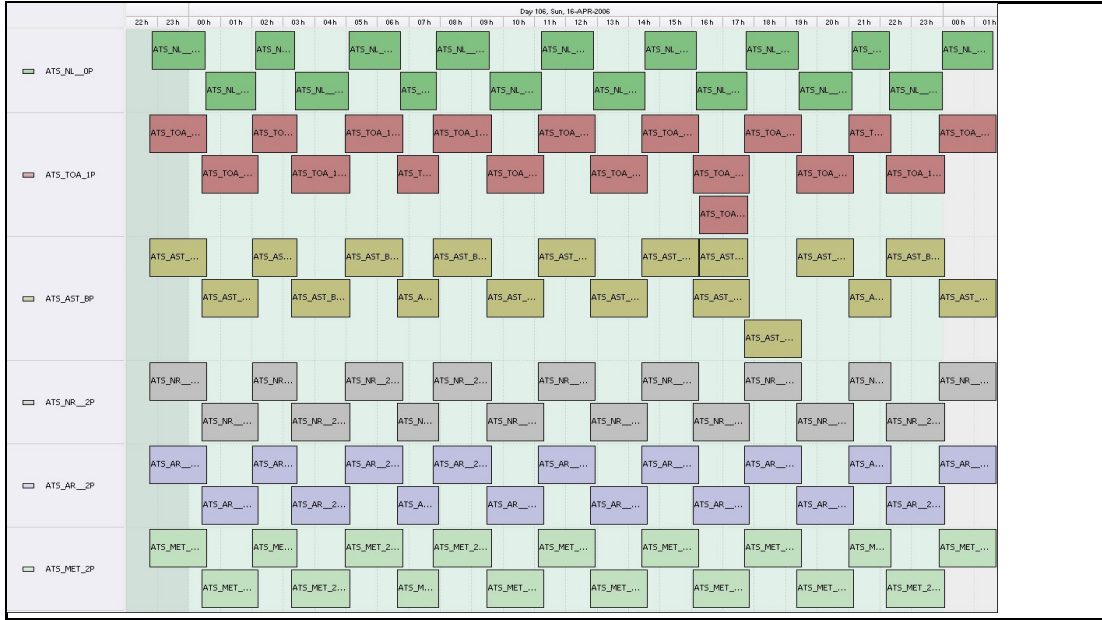

DPQC Daily Check of AATSR Data

16-Apr-06

DATA ACQUISITION DATE: 16-Apr-06
INSPECTION DATE: 18-Apr-06

Move Daily Maps

Previous Instrument Operational Events	
11-Apr-06	Nothing planned
12-Apr-06	Nothing planned
13-Apr-06	Nothing planned
14-Apr-06	Nothing planned
15-Apr-06	Nothing planned

Upcoming Instrument Operational Events	
16-Apr-06	Nothing planned
17-Apr-06	Nothing planned
18-Apr-06	Nothing planned
19-Apr-06	Nothing planned
20-Apr-06	Nothing planned

Daily Gantt Chart

Comments: Duplicate L1 Data (#1)

FLAGS

FLAG

Meteo Products

Data acquisition date: 16-Apr-06 Inspection date: 18-Apr-06

Total # Products: 16
Server Availability: Nominal

Comments: None

Browse Products

Data acquisition date: 16-Apr-06 Inspection date: 18-Apr-06

Source: EDS

Comments: None

Instrument Health

List of all QA orbit summary files deposited on: 16-Apr-06

Orbit #	Acquired	Comments
21563	15-Apr-06	High Jitter
21564	15-Apr-06	High Jitter
21565	15-Apr-06	High Jitter
21566	15-Apr-06	0
21567	15-Apr-06	High Jitter
21574	16-Apr-06	0
21575	16-Apr-06	High Jitter

FLAG
FLAG
FLAG
FLAG
FLAG

Daily status from the RAL EDS web-site on: 18-Apr-06

Current Instrument Status: Nominal
Envisat Platform Status: Nominal

Weekly

Latest version of the weekly RAL report on: 18-Apr-06

Out of date by: 15 days

Report Date: 03-Apr-06
Anomalies: Platform Service Module anomaly resulted in all instruments to OFF
AATSR OFF from 06 April at 02:09 to 08 April at 18:39, back in MEASUREMENT mode