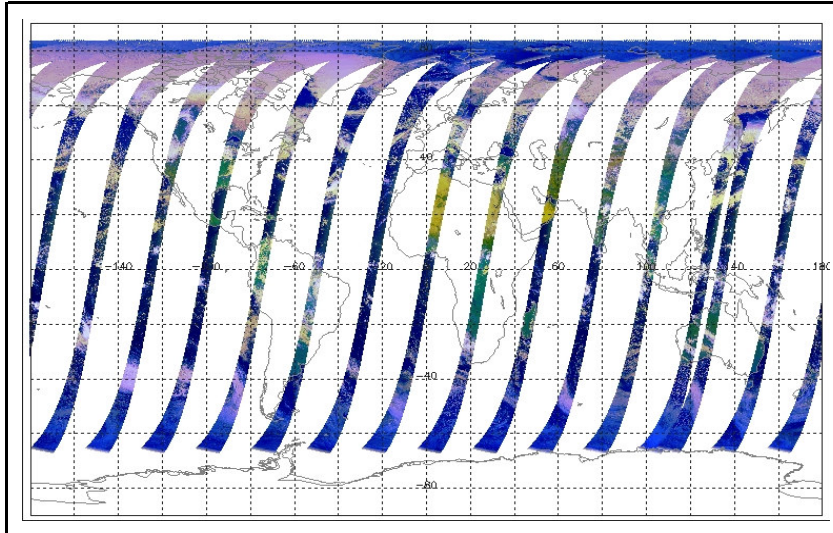

Browse Map

Map of browse products for: 16-Apr-06

Comments

Meteo Map

Map of meteo products for: 16-Apr-06