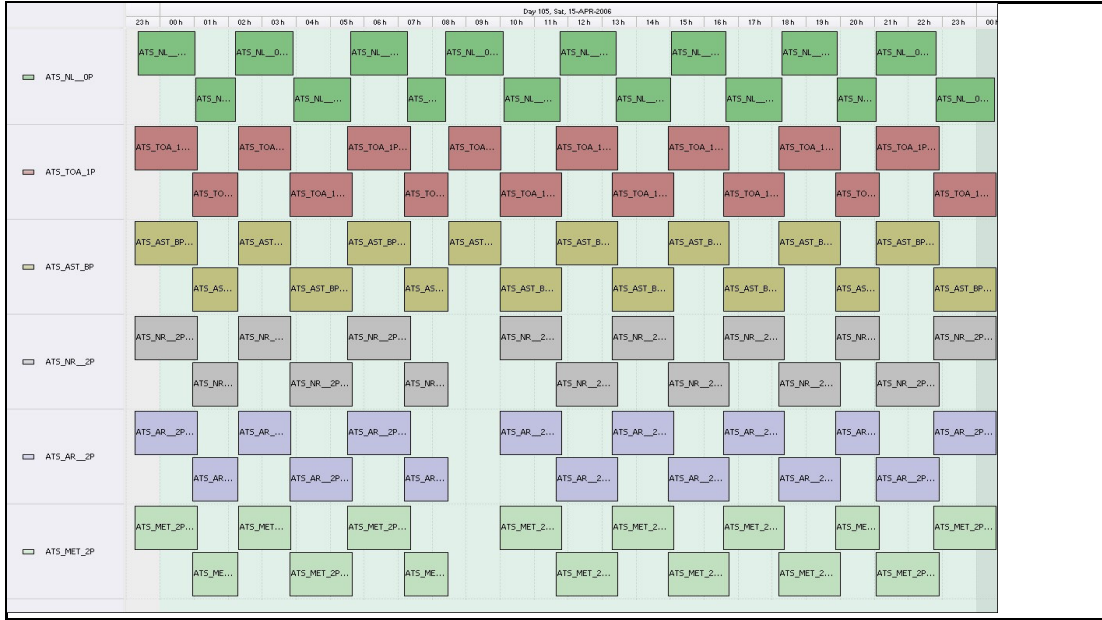

DPQC Daily Check of AATSR Data

15-Apr-06

DATA ACQUISITION DATE: 15-Apr-06
INSPECTION DATE: 18-Apr-06

Move Daily Maps

Previous Instrument Operational Events	
10-Apr-06	Nothing planned
11-Apr-06	Nothing planned
12-Apr-06	Nothing planned
13-Apr-06	Nothing planned
14-Apr-06	Nothing planned

Upcoming Instrument Operational Events	
15-Apr-06	Nothing planned
16-Apr-06	Nothing planned
17-Apr-06	Nothing planned
18-Apr-06	Nothing planned
19-Apr-06	Nothing planned

Daily Gantt Chart

Update

Comments: Missing L2 Data (#1) unknown cause

FLAGS

FLAG

Meteo Products

Data acquisition date: 15-Apr-06 Inspection date: 18-Apr-06

Total # Products: 14
Server Availability: Nominal

Comments: None

Browse Products

Data acquisition date: 15-Apr-06 Inspection date: 18-Apr-06

Source: EDS

Comments: None

Instrument Health

List of all QA orbit summary files deposited on: 15-Apr-06

Orbit #	Acquired	Comments
21549	14-Apr-06	High Jitter
21550	14-Apr-06	High Jitter
21551	14-Apr-06	High Jitter
21552	14-Apr-06	High Jitter
21553	14-Apr-06	High Jitter
21560	15-Apr-06	0
21561	15-Apr-06	High Jitter

FLAG
FLAG
FLAG
FLAG

Daily status from the RAL EDS web-site on: 18-Apr-06

Current Instrument Status: Nominal
Envisat Platform Status: Nominal

Weekly

Latest version of the weekly RAL report on: 18-Apr-06

Out of date by: 15 days

Report Date: 03-Apr-06
Anomalies: Platform Service Module anomaly resulted in all instruments to OFF
AATSR OFF from 06 April at 02:09 to 08 April at 18:39, back in MEASUREMENT mode