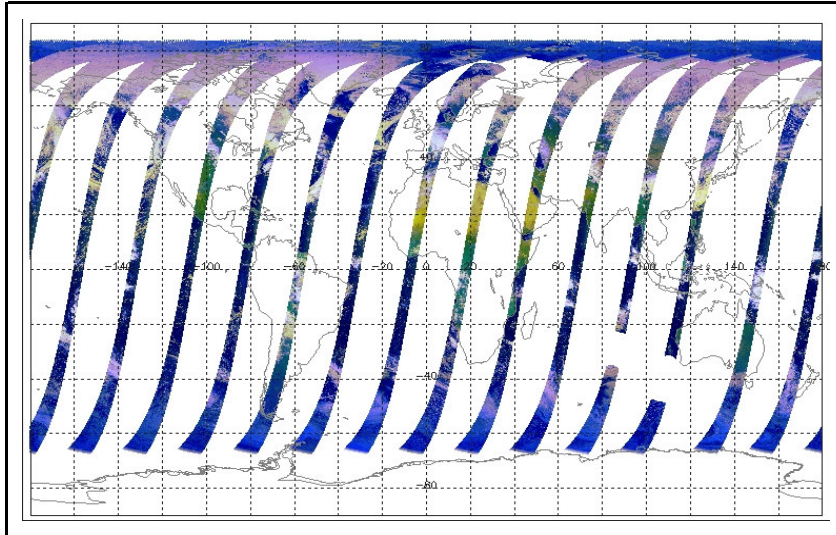

Browse Map

Map of browse products for: 15-Apr-06

Comments

Meteo Map

Map of meteo products for: 15-Apr-06