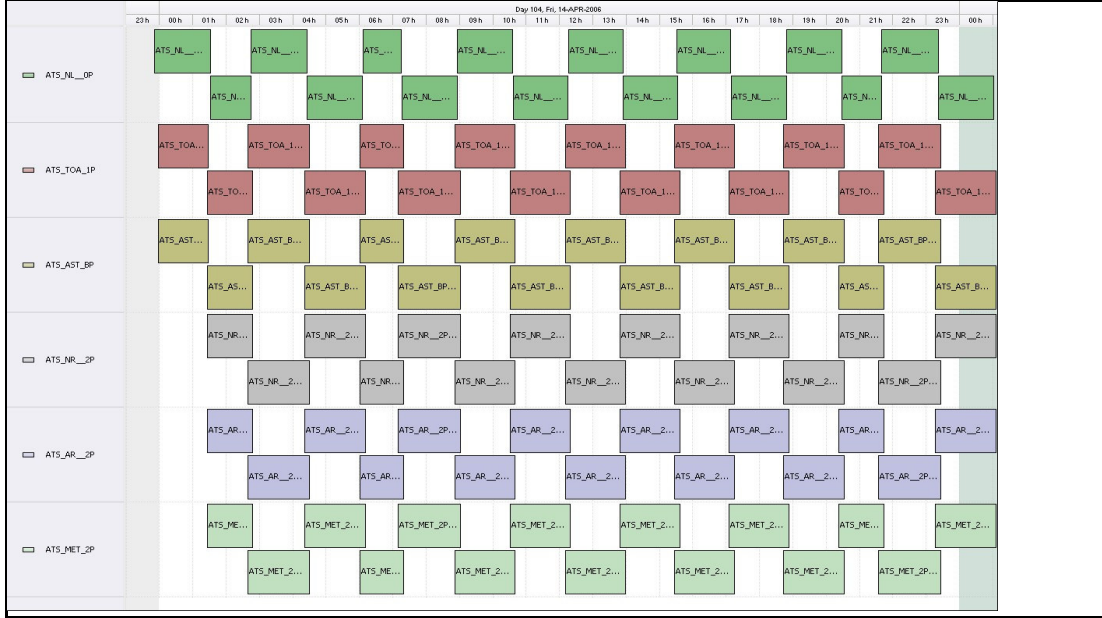

DPQC Daily Check of AATSR Data

14-Apr-06

DATA ACQUISITION DATE: 14-Apr-06
INSPECTION DATE: 18-Apr-06

--> Go to 'Product Generation' sheet to select date

Move Daily Maps

Previous Instrument Operational Events	
09-Apr-06	Nothing planned
10-Apr-06	Nothing planned
11-Apr-06	Nothing planned
12-Apr-06	Nothing planned
13-Apr-06	Nothing planned

Upcoming Instrument Operational Events	
14-Apr-06	Nothing planned
15-Apr-06	Nothing planned
16-Apr-06	Nothing planned
17-Apr-06	Nothing planned
18-Apr-06	Nothing planned

Daily Gantt Chart

Update

Comments: Missing L2 Data (#1) unknown cause

FLAGS

FLAG

Meteo Products

Data acquisition date: 14-Apr-06 Inspection date: 18-Apr-06

Total # Products: 0
Server Availability: Nominal

!!! <12 Orbit Files !!!

Comments: None

FLAG

Browse Products

Data acquisition date: 14-Apr-06 Inspection date: 18-Apr-06

Source: EDS

Comments: None

Instrument Health

List of all QA orbit summary files deposited on: 14-Apr-06

Orbit #	Acquired	Comments
21535	13-Apr-06	High Jitter
21536	13-Apr-06	High Jitter
21537	13-Apr-06	High Jitter
21538	13-Apr-06	Very High Jitter
21539	13-Apr-06	0
21545	14-Apr-06	High Jitter
21546	14-Apr-06	High Jitter

FLAG
FLAG
FLAG
FLAG
FLAG

Daily status from the RAL EDS web-site on: 18-Apr-06

Current Instrument Status: Nominal
Envisat Platform Status: Nominal

Weekly

Latest version of the weekly RAL report on: 18-Apr-06

Out of date by: 15 days

Report Date: 03-Apr-06
Anomalies: Platform Service Module anomaly resulted in all instruments to OFF
AATSR OFF from 06 April at 02:09 to 08 April at 18:39, back in MEASUREMENT mode