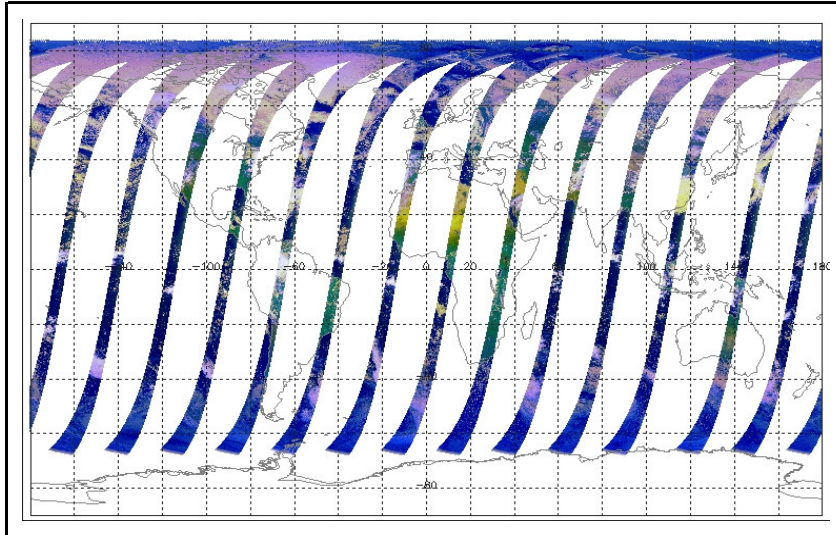

Browse Map

Map of browse products for: 14-Apr-06

Comments

Meteo Map

Map of meteo products for: 14-Apr-06