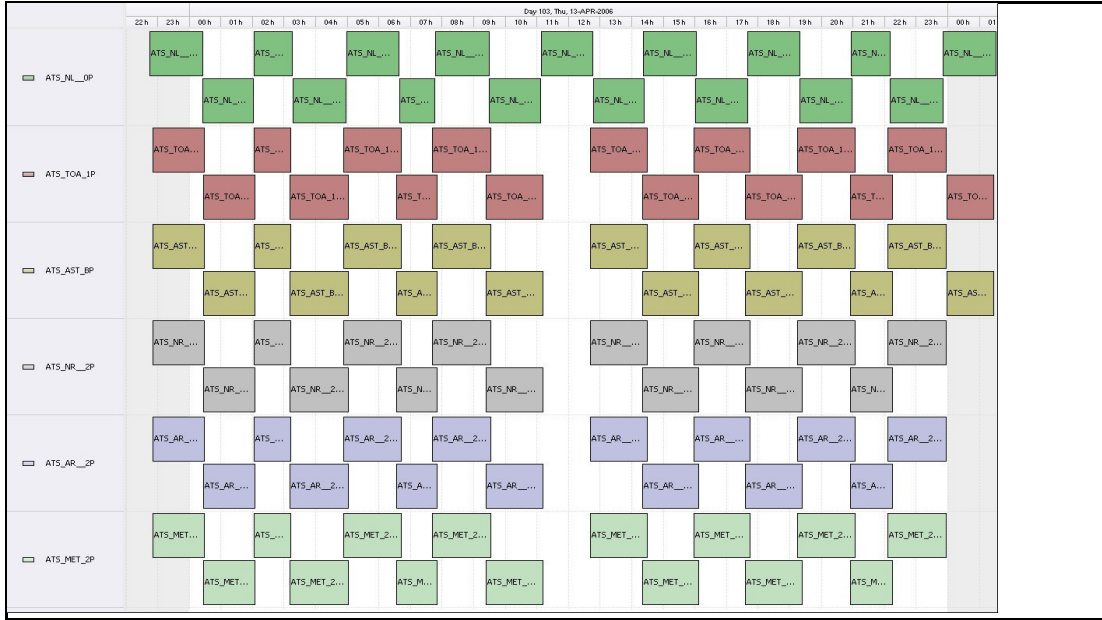

DPQC Daily Check of AATSR Data

13-Apr-06

DATA ACQUISITION DATE: 13-Apr-06
INSPECTION DATE: 18-Apr-06

Move Daily Maps

Previous Instrument Operational Events	
08-Apr-06	AATSR successful recovery (18.38.12 UTC)
09-Apr-06	Nothing planned
10-Apr-06	Nothing planned
11-Apr-06	Nothing planned
12-Apr-06	Nothing planned

Upcoming Instrument Operational Events	
13-Apr-06	Nothing planned
14-Apr-06	Nothing planned
15-Apr-06	Nothing planned
16-Apr-06	Nothing planned
17-Apr-06	Nothing planned

Daily Gantt Chart

Comments: Missing L1 Data (#1) unknown cause

FLAGS

FLAG

Meteo Products

Data acquisition date: 13-Apr-06 Inspection date: 18-Apr-06

Total # Products: 6
Server Availability: Nominal

!!! <12 Orbit Files !!!

Comments: None

FLAG

Browse Products

Data acquisition date: 13-Apr-06 Inspection date: 18-Apr-06

Source: EDS

Comments: Orbit 21526 & 21534 unavailable
Missing scan lines 21536

FLAG

Instrument Health

Daily

List of all QA orbit summary files deposited on: 13-Apr-06

Orbit #	Acquired	Comments
21522	12-Apr-06	Very High Jitter
21523	12-Apr-06	Very High Jitter
21524	12-Apr-06	Very High Jitter
21531	13-Apr-06	Very High Jitter
21532	13-Apr-06	Very High Jitter
21533	13-Apr-06	High Jitter
21534	13-Apr-06	High Jitter

FLAG
FLAG
FLAG
FLAG

Daily status from the RAL EDS web-site on: 13-Apr-06

Current Instrument Status: Nominal
Envisat Platform Status: Nominal

Weekly

Latest version of the weekly RAL report on: 13-Apr-06

Out of date by: 24 days

Report Date: 20-Mar-06
Anomalies: OCM 28/3/2006