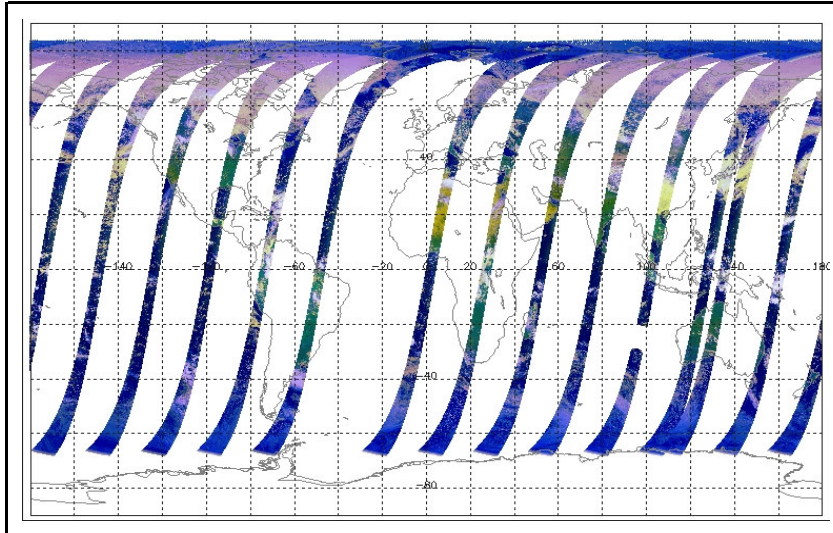

Browse Map

Map of browse products for: 13-Apr-06

Comments

Meteo Map

Map of meteo products for: 13-Apr-06