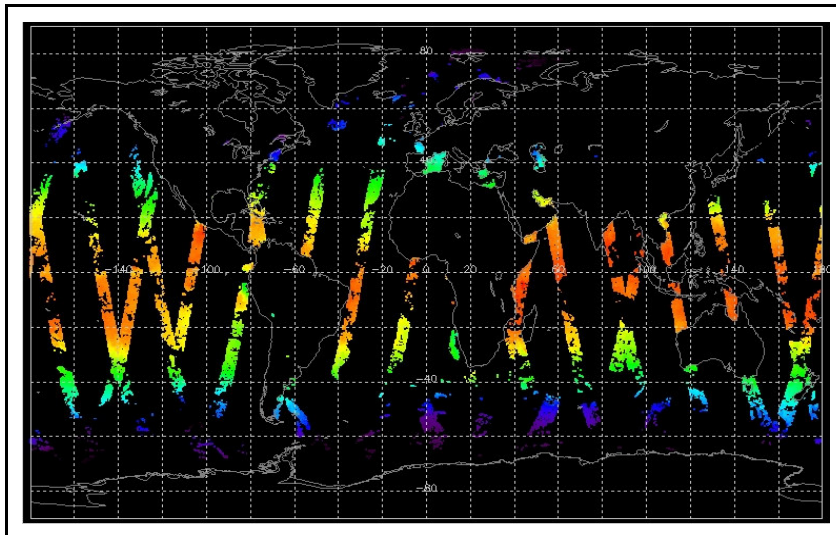

FLAG  
 FLAG  
 FLAG  
 FLAG  
 FLAG

Daily status from the RAL EDS web-site on: 12-Apr-06

Current Instrument Status: Nominal  
 Envisat Platform Status: Nominal

**Weekly**

Status is checked daily. If daily status is unknown, e.g. date in question falls during a weekend, so no check was made, then date will revert to the 'Inspection Date'.

Latest version of the weekly RAL report on: 12-Apr-06

Out of date by: 23 days

Report Date: 20-Mar-06  
 Anomalies: OCM 28/3/2006

Browse Map

Map of browse products for: 12-Apr-06

Comments

Meteo Map

Map of meteo products for: 12-Apr-06