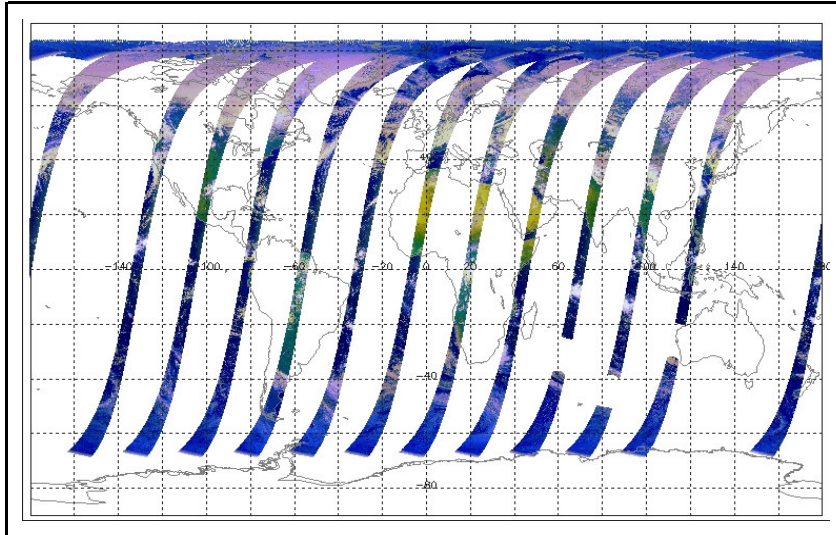

Browse Map

Map of browse products for: 12-Apr-06

Comments

Meteo Map

Map of meteo products for: 12-Apr-06