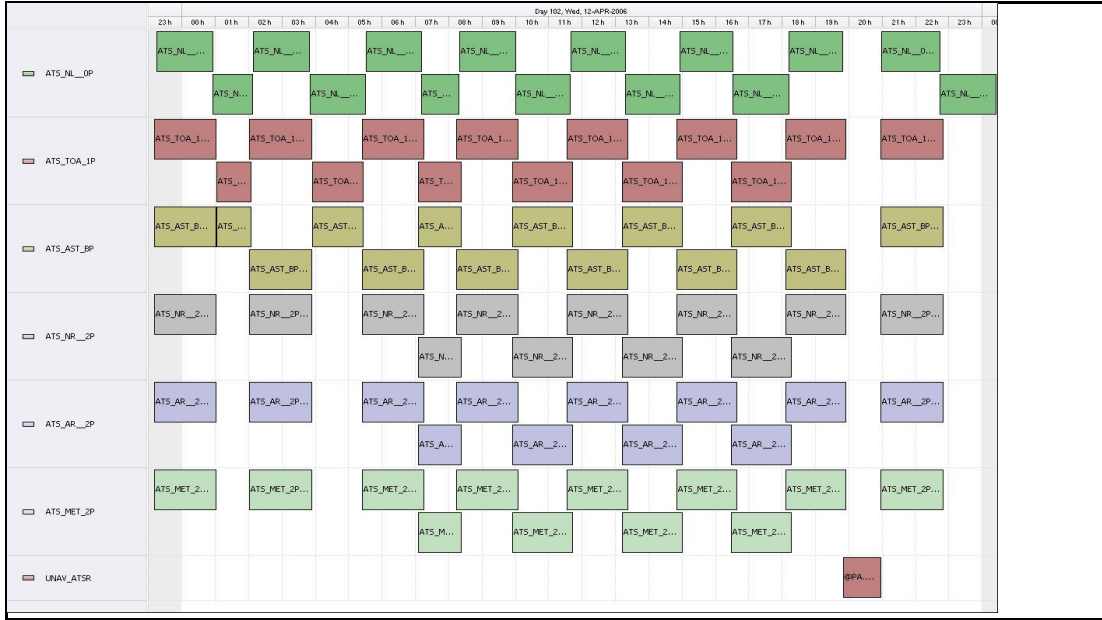

DPQC Daily Check of AATSR Data 12-Apr-06 **VEGA**

DATA ACQUISITION DATE: 12-Apr-06
INSPECTION DATE: 13-Apr-06

Move Daily Maps

Previous Instrument Operational Events	
07-Apr-06	Nothing planned
08-Apr-06	AATSR successful recovery (18.38.12 UTC)
09-Apr-06	Nothing planned
10-Apr-06	Nothing planned
11-Apr-06	Nothing planned

Upcoming Instrument Operational Events	
12-Apr-06	Nothing planned
13-Apr-06	Nothing planned
14-Apr-06	Nothing planned
15-Apr-06	Nothing planned
16-Apr-06	Nothing planned

Daily Gantt Chart

Update

Comments Missing L0 (#1) and L1 (#1) Data unknown cause

FLAGS

FLAG

Meteo Products

Data acquisition date: 12-Apr-06 Inspection date: 13-Apr-06

Total # Products: 11
Server Availability: Nominal

!!! <12 Orbit Files !!!

Comments None

FLAG

Browse Products

Data acquisition date: 12-Apr-06 Inspection date: 13-Apr-06

Source EDS

Comments Orbits 21512 unavailable

FLAG

Instrument Health

List of all QA orbit summary files deposited on: 12-Apr-06

Orbit #	Acquired	Comments
21508	11-Apr-06	Very High Jitter
21509	11-Apr-06	Very High Jitter
21510	11-Apr-06	Very High Jitter
21517	12-Apr-06	Very High Jitter
21520	12-Apr-06	Very High Jitter
21521	12-Apr-06	Very High Jitter

FLAG
FLAG
FLAG
FLAG
FLAG

Daily status from the RAL EDS web-site on: 12-Apr-06

Current Instrument Status: Nominal
Envisat Platform Status: Nominal

Weekly

Latest version of the weekly RAL report on: 12-Apr-06

Out of date by: 23 days

Report Date: 20-Mar-06
Anomalies: OCM 28/3/2006