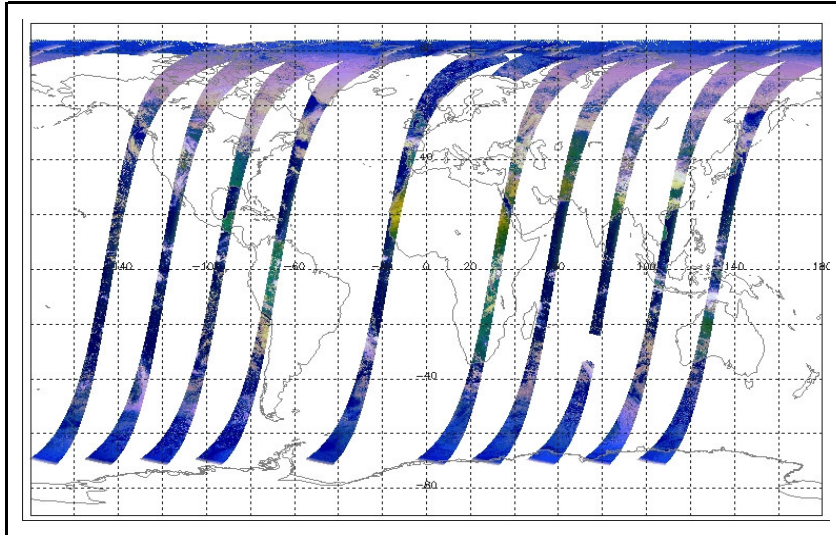

Browse Map

Map of browse products for: 04-Apr-06

Comments

Meteo Map

Map of meteo products for: 04-Apr-06