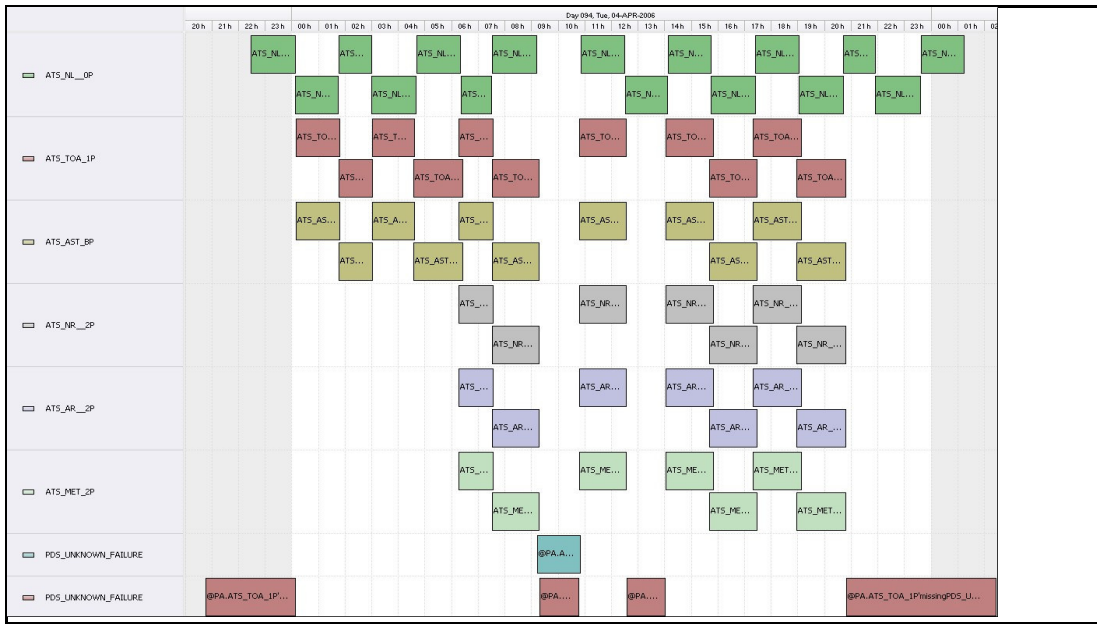

DPQC Daily Check of AATSR Data

04-Apr-06

DATA ACQUISITION DATE: 04-Apr-06
INSPECTION DATE: 05-Apr-06

Move Daily Maps

Previous Instrument Operational Events	
30-Mar-06	Nothing planned
31-Mar-06	Nothing planned
01-Apr-06	Nothing planned
02-Apr-06	Nothing planned
03-Apr-06	Nothing planned

Upcoming Instrument Operational Events	
04-Apr-06	Nothing planned
05-Apr-06	Nothing planned
06-Apr-06	Nothing planned
07-Apr-06	Nothing planned
08-Apr-06	Nothing planned

Daily Gantt Chart

Update

Comments: Missing L0 (#1) and L1 (#1,2,3) data unknown cause

FLAGS

FLAG

Meteo Products

Data acquisition date: 04-Apr-06 Inspection date: 05-Apr-06

Total # Products: 7
Server Availability: Nominal

!!! <12 Orbit Files !!!

Comments: None

FLAG

Browse Products

Data acquisition date: 04-Apr-06 Inspection date: 05-Apr-06

Source: RA

Comments: Orbits 21404 and 21406 unavailable

FLAG

Instrument Health

Daily: List of all QA orbit summary files deposited on: 04-Apr-06
No QA Summaries deposited today

Daily status from the RAL EDS web-site on: 04-Apr-06

Current Instrument Status: Nominal
Envisat Platform Status: Nominal

Weekly

Latest version of the weekly RAL report on: 04-Apr-06 Out of date by: 15 days

Report Date: 20-Mar-06
Anomalies: OCM 28/3/2006