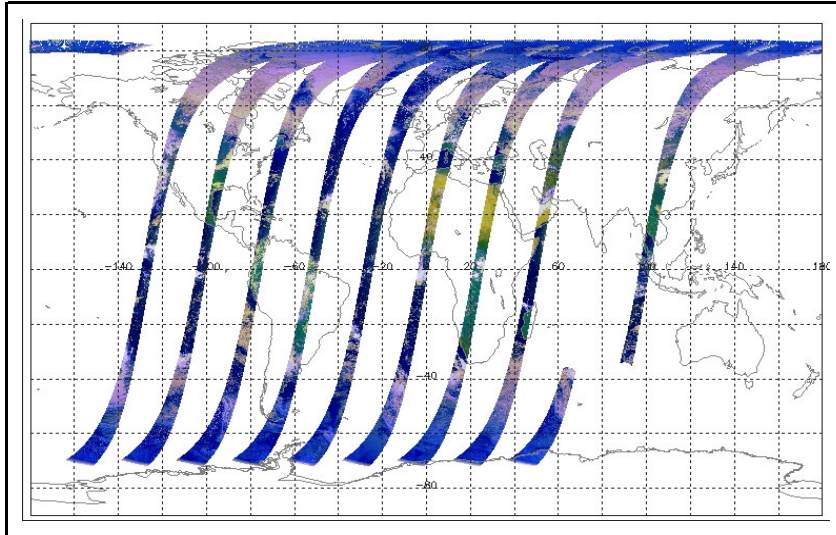

Browse Map

Map of browse products for: 03-Apr-06

Comments

Meteo Map

Map of meteo products for: 03-Apr-06