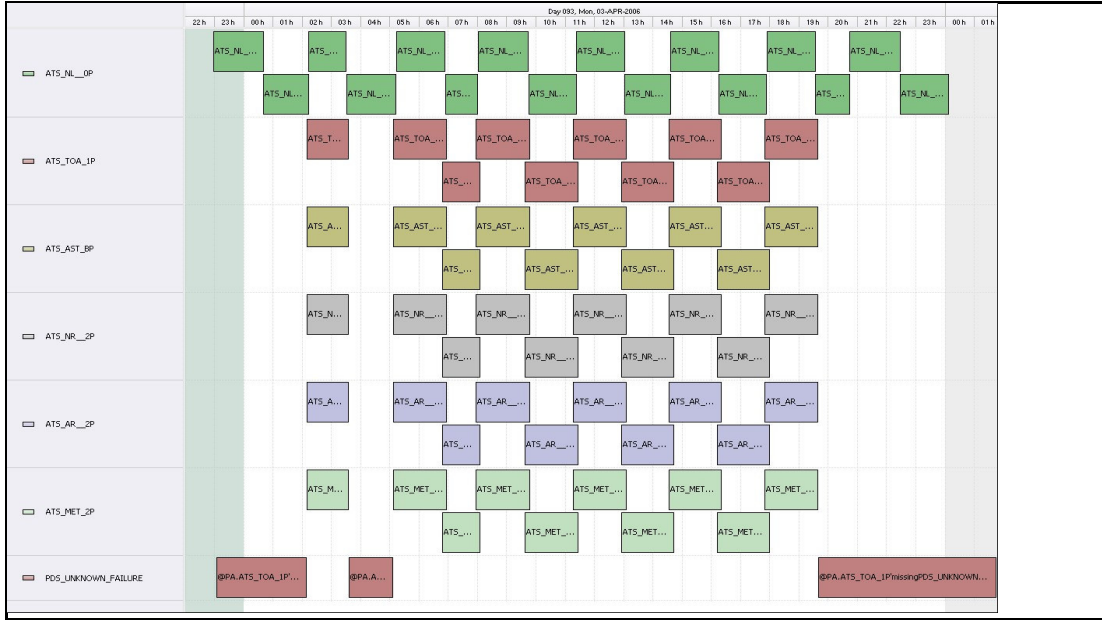

DPQC Daily Check of AATSR Data 03-Apr-06 **VEGA**

DATA ACQUISITION DATE: 03-Apr-06
INSPECTION DATE: 04-Apr-06

--> Go to 'Product Generation' sheet to select date

Move Daily Maps

Previous Instrument Operational Events	
29-Mar-06	Nothing planned
30-Mar-06	Nothing planned
31-Mar-06	Nothing planned
01-Apr-06	Nothing planned
02-Apr-06	Nothing planned

Upcoming Instrument Operational Events	
03-Apr-06	Nothing planned
04-Apr-06	Nothing planned
05-Apr-06	Nothing planned
06-Apr-06	Nothing planned
07-Apr-06	Nothing planned

Daily Gantt Chart

Update

Comments Missing L1 (#1,2,3) data unknown cause

FLAGS

FLAG

Meteo Products

Data acquisition date: 03-Apr-06 Inspection date: 04-Apr-06

Total # Products: 10
Server Availability: Nominal

!!! <12 Orbit Files !!!

Comments None

FLAG

Browse Products

Data acquisition date: 03-Apr-06 Inspection date: 04-Apr-06

Source RA

Comments None

Instrument Health

List of all QA orbit summary files deposited on: 03-Apr-06

Orbit #	Acquired	Comments
21388	03-Apr-06	None
21389	03-Apr-06	No Viscal peak

FLAG

Daily status from the RAL EDS web-site on: 03-Apr-06

Current Instrument Status: Nominal
Envisat Platform Status: Nominal

Weekly

Latest version of the weekly RAL report on: 03-Apr-06

Out of date by: 14 days

Report Date 20-Mar-06
Anomalies OCM 28/3/2006