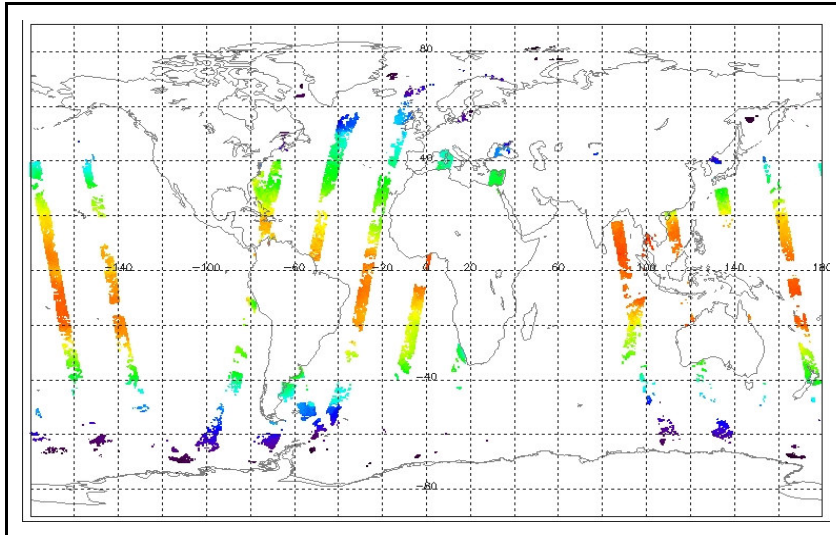

Report Date 20-Mar-06  
 Anomalies OCM 28/3/2006

Browse Map

Map of browse products for: 03-Apr-06

Comments

Meteo Map

Map of meteo products for: 03-Apr-06

Comments

NB: METEO products are downloaded early morning, while their existence on the server is checked late morning