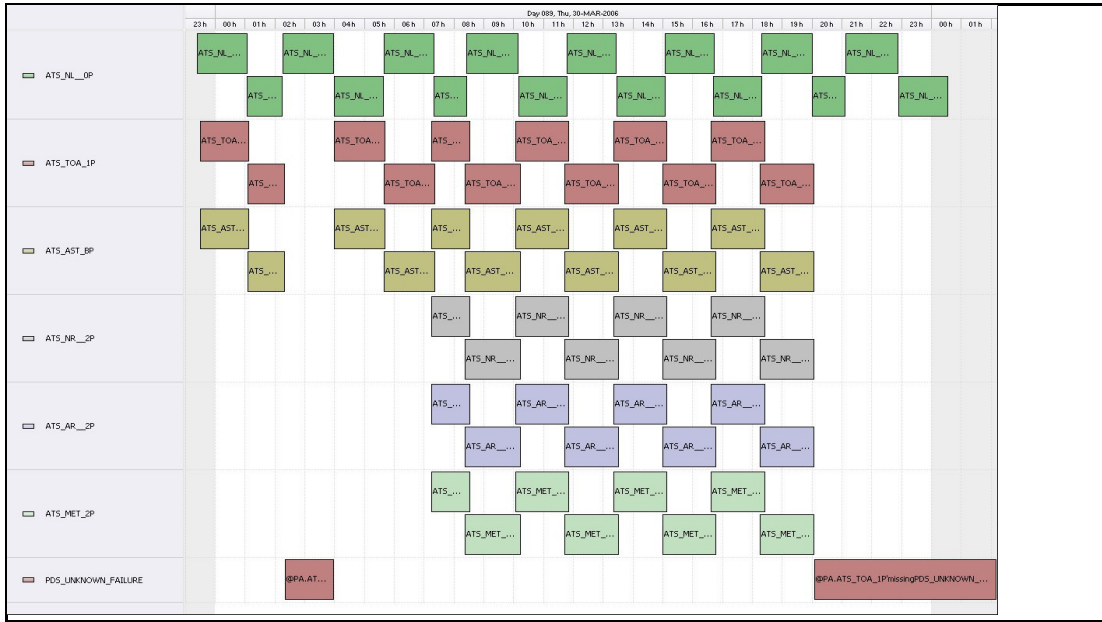

DPQC Daily Check of AATSR Data

30-Mar-06

DATA ACQUISITION DATE: 30-Mar-06
INSPECTION DATE: 31-Mar-06

--> Go to 'Product Generation' sheet to select date

Previous Instrument Operational Events	
25-Mar-06	Nothing planned
26-Mar-06	Nothing planned
27-Mar-06	Nothing planned
28-Mar-06	OCM (00.44.59-13.00.00)
29-Mar-06	Nothing planned

Upcoming Instrument Operational Events	
30-Mar-06	Nothing planned
31-Mar-06	Nothing planned
01-Apr-06	Nothing planned
02-Apr-06	Nothing planned
03-Apr-06	Nothing planned

Daily Gantt Chart

Update

Comments: Missing L1 (#1,2) and L2 Data unknown cause

FLAGS

FLAG

Meteo Products

Data acquisition date: 30-Mar-06 Inspection date: 31-Mar-06

Total # Products: 8
Server Availability: Nominal

!!! <12 Orbit Files !!!

Comments: No products on ESRIN server

FLAG

FLAG

Browse Products

Data acquisition date: 30-Mar-06 Inspection date: 31-Mar-06

Source: RA

Comments: RA products checked using QUASAR
Orbit 21328 unavailable

FLAG

Instrument Health

Daily

List of all QA orbit summary files deposited on: 30-Mar-06

Orbit #	Acquired	Comments
21331	30-Mar-06	None
21332	30-Mar-06	None

Daily status from the RAL EDS web-site on: 30-Mar-06

Current Instrument Status: Nominal
Envisat Platform Status: Nominal

Weekly

Latest version of the weekly RAL report on: 30-Mar-06

Out of date by: 10 days

Report Date: 20-Mar-06
Anomalies: OCM 28/3/2006