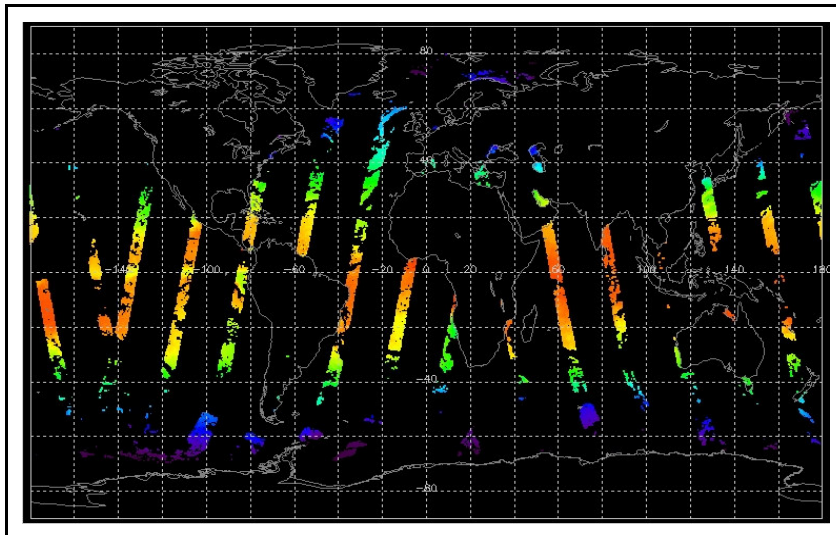

Report Date: 20-Mar-06  
 Anomalies: OCM 28/3/2006

Browse Map

Map of browse products for: 30-Mar-06

Comments

Meteo Map

Map of meteo products for: 30-Mar-06

Comments  
No Meteo Products on ESRIN server