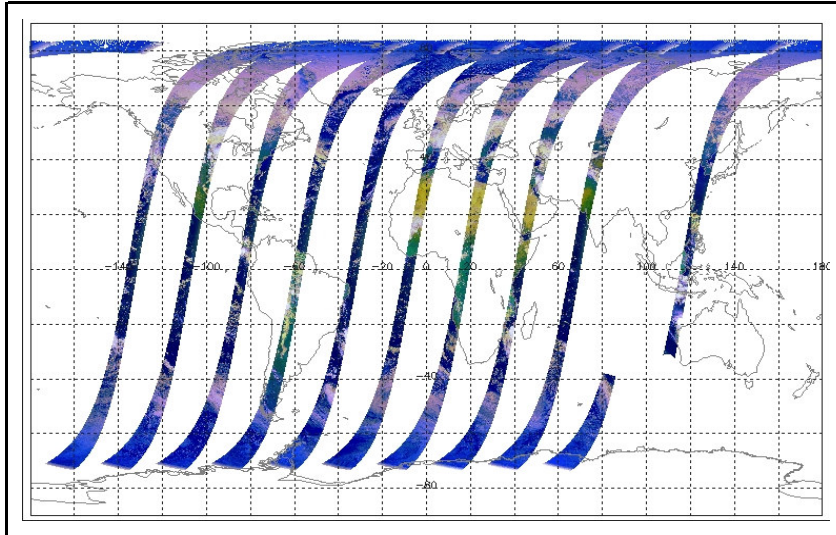

Browse Map

Map of browse products for: 30-Mar-06

Comments

Meteo Map

Map of meteo products for: 30-Mar-06