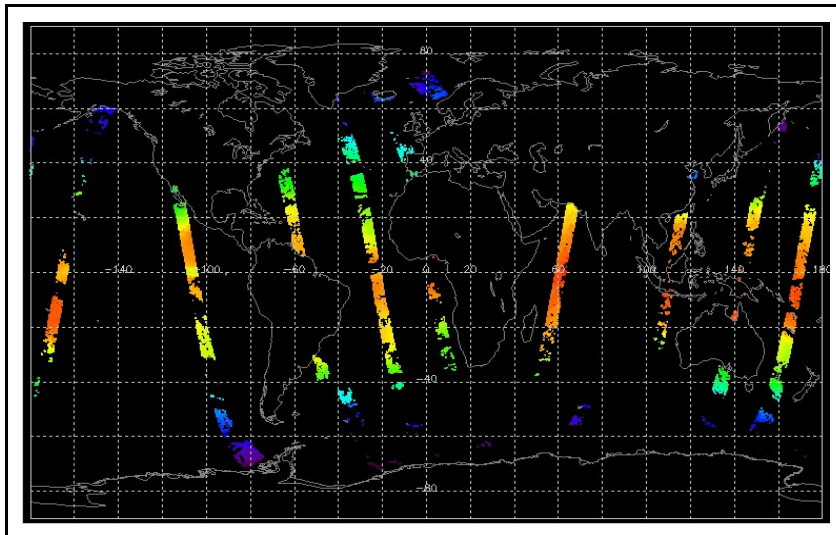

Report Date: 06-Mar-06  
Anomalies: Jitter: Several channels above threshold  
Radiometric Noise: 12um noise marginally high

Browse Map

Map of browse products for: 26-Mar-06

Comments

Meteo Map

Map of meteo products for: 26-Mar-06