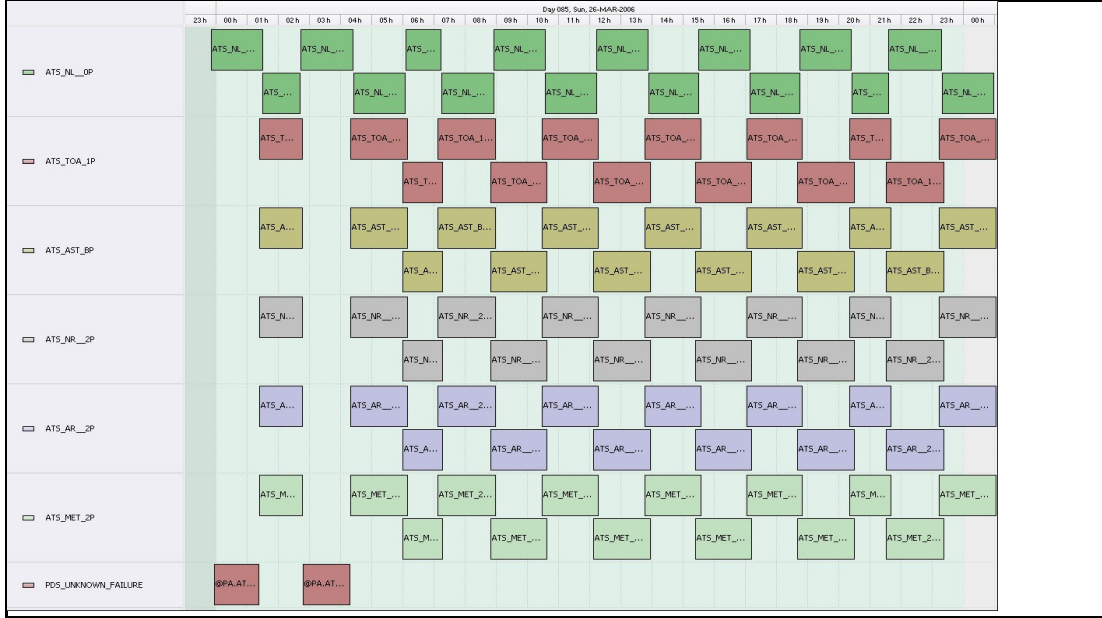

DPQC Daily Check of AATSR Data

26-Mar-06

DATA ACQUISITION DATE: 26-Mar-06
INSPECTION DATE: 27-Mar-06

--> Go to 'Product Generation' sheet to select date

Previous Instrument Operational Events	
21-Mar-06	Nothing planned
22-Mar-06	Nothing planned
23-Mar-06	Nothing planned
24-Mar-06	Nothing planned
25-Mar-06	Nothing planned

Upcoming Instrument Operational Events	
26-Mar-06	Nothing planned
27-Mar-06	Nothing planned
28-Mar-06	OCM (00.44.59-13.00.00)
29-Mar-06	Nothing planned
30-Mar-06	Nothing planned

Daily Gantt Chart

Update

Comments: Missing L1 Data (#1,2) unknown cause

FLAGS

FLAG

Meteo Products

Data acquisition date: 26-Mar-06 Inspection date: 27-Mar-06

Total # Products: 14
Server Availability: Nominal

Comments: None

Browse Products

Data acquisition date: 26-Mar-06 Inspection date: 27-Mar-06

Source: #N/A

Comments: #N/A

#N/A

Instrument Health

List of all QA orbit summary files deposited on: 26-Mar-06

Orbit #	Acquired	Comments
21273	26-Mar-06	None
21274	26-Mar-06	None

Daily status from the RAL EDS web-site on: 27-Mar-06

Current Instrument Status: Nominal
Envisat Platform Status: Nominal

Weekly

Latest version of the weekly RAL report on: 27-Mar-06

Out of date by: 21 days

Report Date: 06-Mar-06
Anomalies: Jitter: Several channels above threshold
Radiometric Noise: 12um noise marginally high