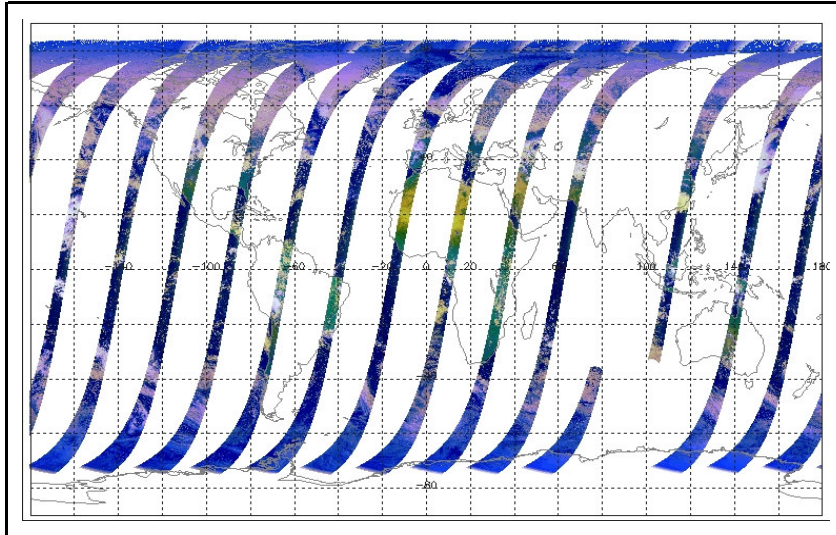

Report Date: 06-Mar-06  
Anomalies: Jitter: Several channels above threshold  
Radiometric Noise: 12um noise marginally high

Browse Map

Map of browse products for: 26-Mar-06

Comments

Meteo Map

Map of meteo products for: 26-Mar-06