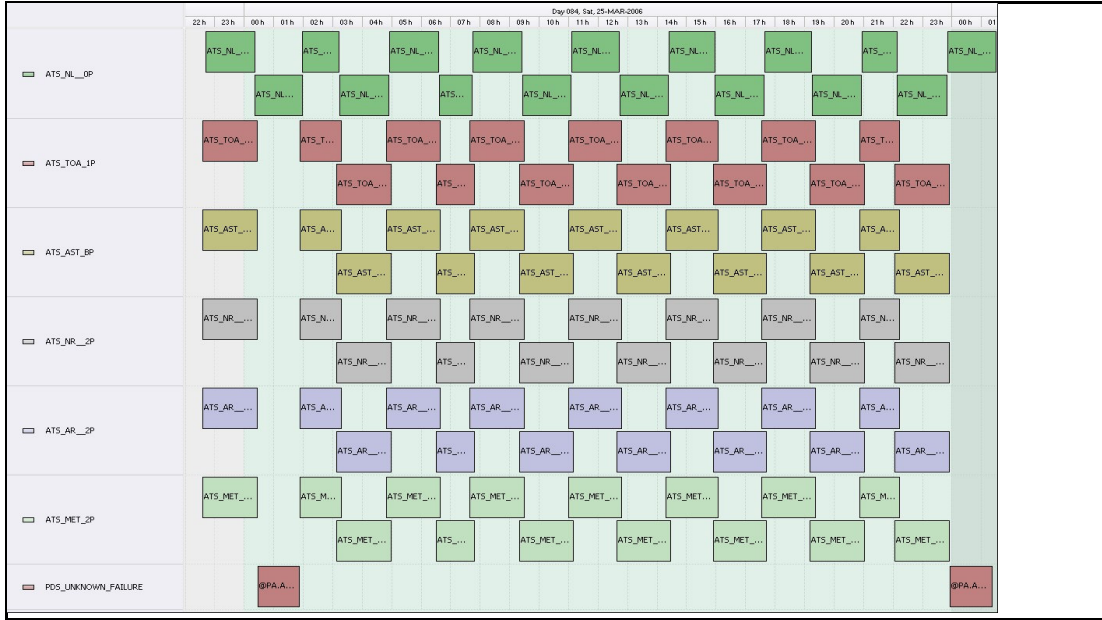

DPQC Daily Check of AATSR Data

25-Mar-06

DATA ACQUISITION DATE: 25-Mar-06
INSPECTION DATE: 27-Mar-06

Previous Instrument Operational Events	
20-Mar-06	Nothing planned
21-Mar-06	Nothing planned
22-Mar-06	Nothing planned
23-Mar-06	Nothing planned
24-Mar-06	Nothing planned

Upcoming Instrument Operational Events	
25-Mar-06	Nothing planned
26-Mar-06	Nothing planned
27-Mar-06	Nothing planned
28-Mar-06	OCM (00.44.59-13.00.00)
29-Mar-06	Nothing planned

Daily Gantt Chart

Update

Comments: Missing L1 Data (#1,2) unknown cause

FLAGS

FLAG

Meteo Products

Data acquisition date: 25-Mar-06 Inspection date: 27-Mar-06

Total # Products: 14
Server Availability: Nominal

Comments: None

Browse Products

Data acquisition date: 25-Mar-06 Inspection date: 27-Mar-06

Source: Incomplete

Comments: RAL EDS not updated today

FLAG

Instrument Health

Daily

List of all QA orbit summary files deposited on: 25-Mar-06

Orbit #	Acquired	Comments
21259	25-Mar-06	None
21260	25-Mar-06	None

Daily status from the RAL EDS web-site on: 27-Mar-06

Current Instrument Status: Nominal
Envisat Platform Status: Nominal

Weekly

Latest version of the weekly RAL report on: 27-Mar-06

Out of date by: 21 days

Report Date: 06-Mar-06
Anomalies: Jitter: Several channels above threshold
Radiometric Noise: 12um noise marginally high