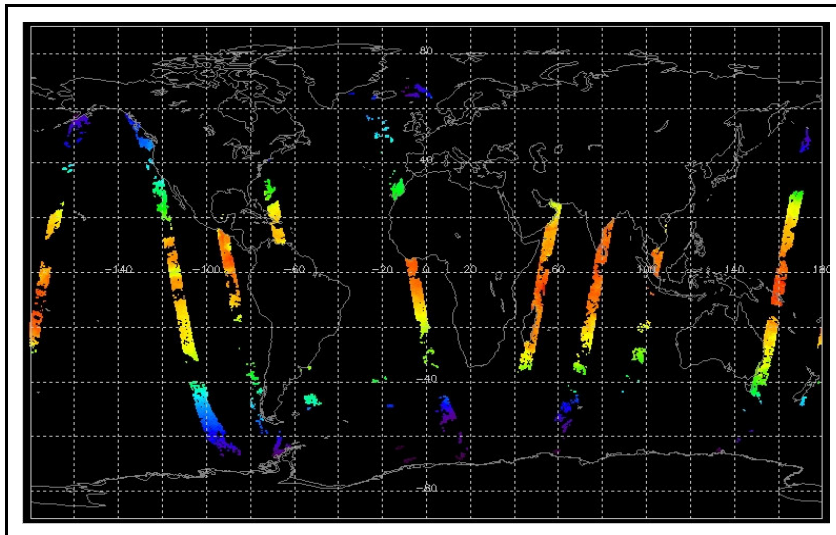

Comments

Kiruna Meteo Products not downloaded for today