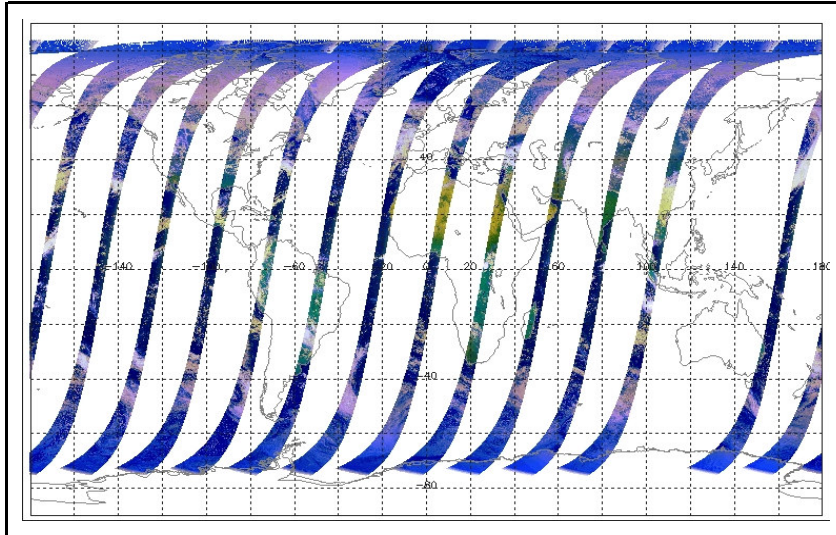

Out of date by: 21 days

Report Date: 06-Mar-06  
Anomalies: Jitter: Several channels above threshold  
Radiometric Noise: 12um noise marginally high

Browse Map

Map of browse products for: 25-Mar-06

Comments