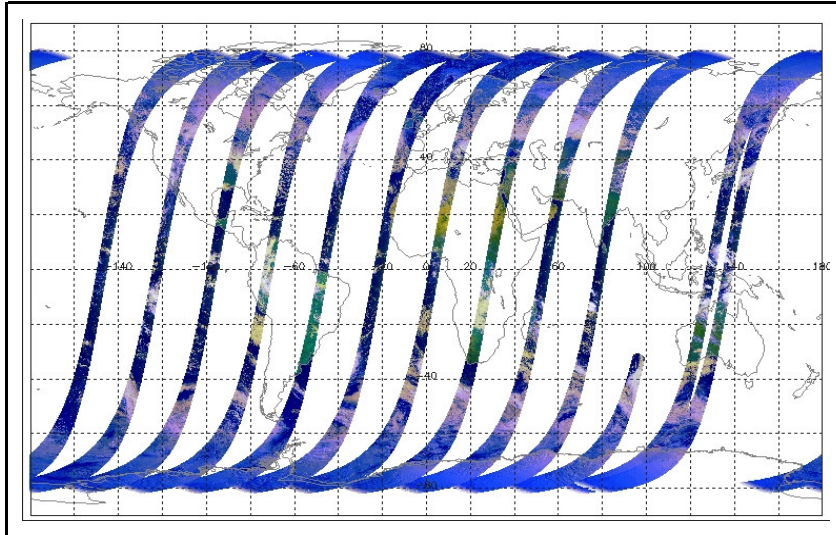

Report Date: 20-Feb-06
Anomalies: Jitter: 20/02: Just above threshold in 3/7 channels, 25/2: Above threshold in 5/7 channels, otherwise OK
QA Summary: 17 CRC errors in orbit 20837

Browse Map

Map of browse products for: 06-Mar-06