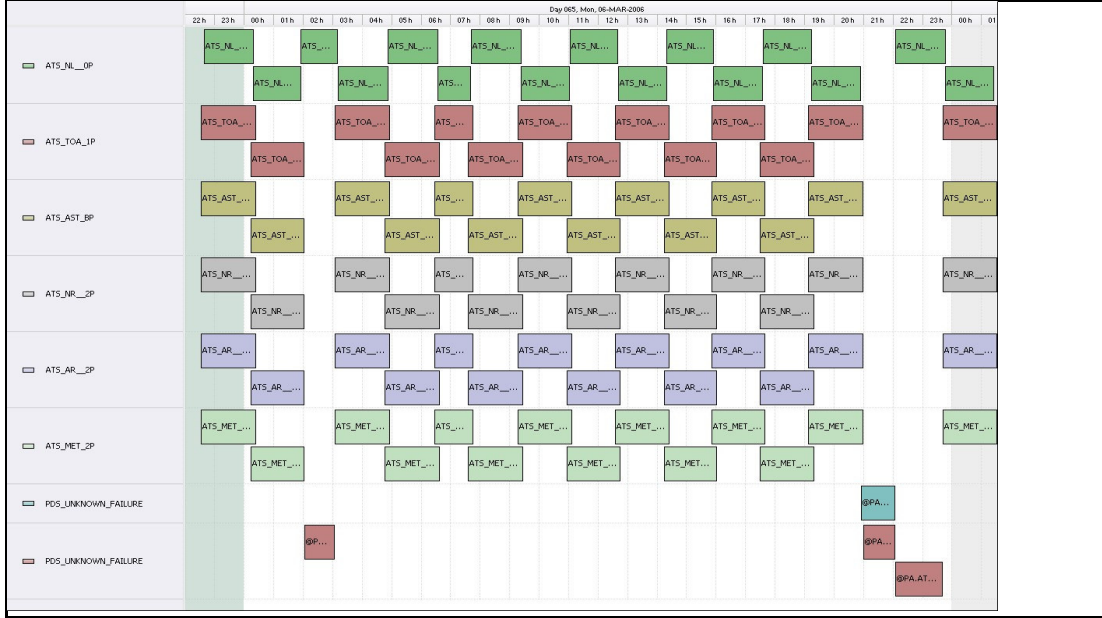

DPQC Daily Check of AATSR Data

06-Mar-06

DATA ACQUISITION DATE: 06-Mar-06
INSPECTION DATE: 07-Mar-06

Previous Instrument Operational Events	
01-Mar-06	Nothing planned
02-Mar-06	Nothing planned
03-Mar-06	Nothing planned
04-Mar-06	Nothing planned
05-Mar-06	Nothing planned

Upcoming Instrument Operational Events	
06-Mar-06	Nothing planned
07-Mar-06	Nothing planned
08-Mar-06	Nothing planned
09-Mar-06	Nothing planned
10-Mar-06	Nothing planned

Daily Gantt Chart

Update

Comments: Missing L0 Data (#1) & L1 (#1-3) unknown cause

FLAGS

FLAG

Meteo Products

Data acquisition date: 06-Mar-06 Inspection date: 07-Mar-06

Total # Products: 13
Server Availability: Nominal

Comments: None

Browse Products

Data acquisition date: 06-Mar-06 Inspection date: 07-Mar-06

Source: EDS

Comments: Orbits 20984 & 20996 unavailable

FLAG

Instrument Health

List of all QA orbit summary files deposited on: 06-Mar-06

Orbit #	Acquired	Comments
20973	05-Mar-06	None
20974	05-Mar-06	High Jitter

FLAG

Daily status from the RAL EDS web-site on: 06-Mar-06

Current Instrument Status: Nominal
Envisat Platform Status: Nominal

Weekly

Latest version of the weekly RAL report on: 06-Mar-06

Out of date by: 14 days

Report Date: 20-Feb-06
Anomalies: Jitter: 20/02: Just above threshold in 3/7 channels, 25/2: Above threshold in 5/7 channels, otherwise OK
QA Summary: 17 CRC errors in orbit 20837