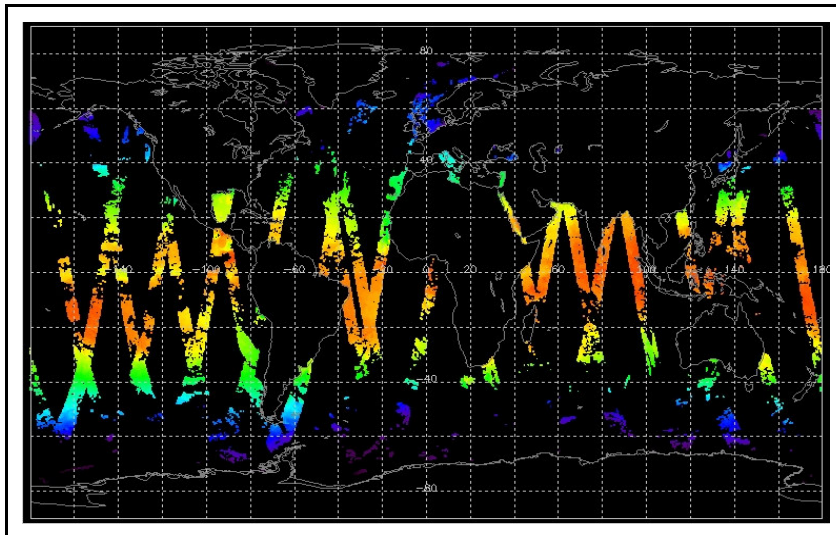

Comments

Meteo Map

Map of meteo products for: 06-Mar-06