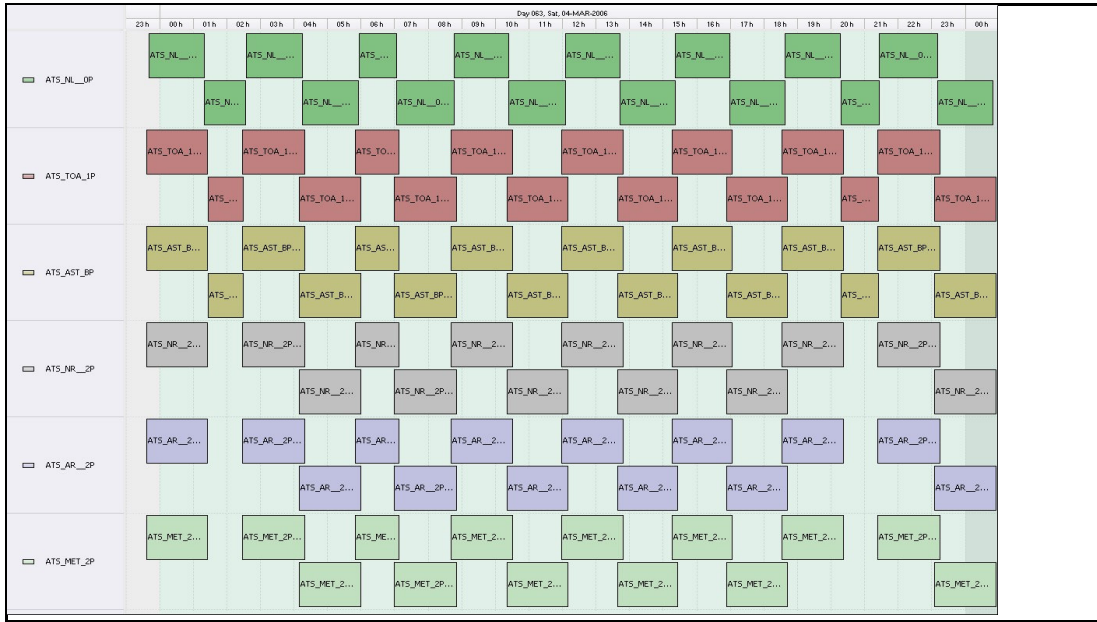

DPQC Daily Check of AATSR Data

04-Mar-06

DATA ACQUISITION DATE: 04-Mar-06
INSPECTION DATE: 06-Mar-06

--> Go to 'Product Generation' sheet to select date

Previous Instrument Operational Events	
27-Feb-06	Nothing planned
28-Feb-06	Nothing planned
01-Mar-06	Nothing planned
02-Mar-06	Nothing planned
03-Mar-06	Nothing planned

Upcoming Instrument Operational Events	
04-Mar-06	Nothing planned
05-Mar-06	Nothing planned
06-Mar-06	Nothing planned
07-Mar-06	Nothing planned
08-Mar-06	Nothing planned

Daily Gantt Chart

Update

Comments: Missing L2 (#1,2) Data unknown cause

FLAGS

FLAG

Meteo Products

Data acquisition date: 04-Mar-06 Inspection date: 06-Mar-06

Total # Products: 9
Server Availability: ESRIN Unavailable

!!! <12 Orbit Files !!!

Comments: None

FLAG
FLAG

Browse Products

Data acquisition date: 04-Mar-06 Inspection date: 06-Mar-06

Source: EDS

Comments: Orbits 20954 and 20962-66 unavailable

FLAG

Instrument Health

List of all QA orbit summary files deposited on: 04-Mar-06

Orbit #	Acquired	Comments
20945	03-Mar-06	High Jitter
20958	04-Mar-06	High Jitter
20959	04-Mar-06	High Jitter

FLAG
FLAG
FLAG

Daily status from the RAL EDS web-site on: 06-Mar-06

Current Instrument Status: Nominal
Envisat Platform Status: Nominal

Weekly

Latest version of the weekly RAL report on: 06-Mar-06

Out of date by: 14 days

Report Date: 20-Feb-06
Anomalies: Jitter: 20/02: Just above threshold in 3/7 channels, 25/2: Above threshold in 5/7 channels, otherwise OK
QA Summary: 17 CRC errors in orbit 20837