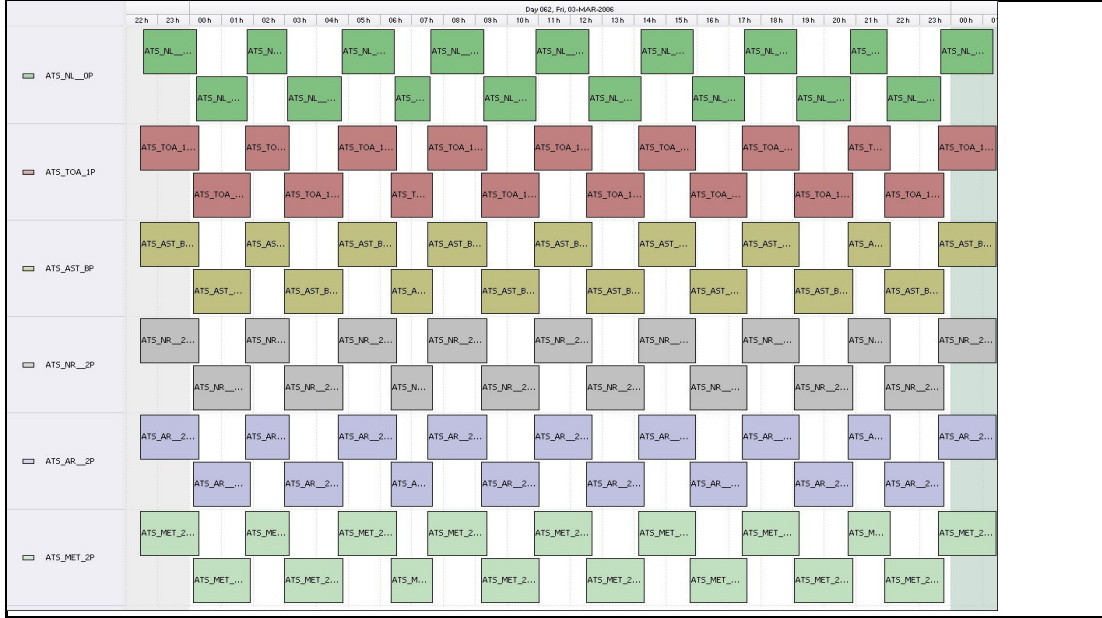

DPQC Daily Check of AATSR Data

03-Mar-06

DATA ACQUISITION DATE: 03-Mar-06
INSPECTION DATE: 06-Mar-06

--> Go to 'Product Generation' sheet to select date

Previous Instrument Operational Events	
26-Feb-06	Nothing planned
27-Feb-06	Nothing planned
28-Feb-06	Nothing planned
01-Mar-06	Nothing planned
02-Mar-06	Nothing planned

Upcoming Instrument Operational Events	
03-Mar-06	Nothing planned
04-Mar-06	Nothing planned
05-Mar-06	Nothing planned
06-Mar-06	Nothing planned
07-Mar-06	Nothing planned

Daily Gantt Chart

Update

Comments: None

FLAGS

Meteo Products

Data acquisition date: 03-Mar-06 Inspection date: 06-Mar-06

Total # Products: 9
Server Availability: ESRIN Unavailable

!!! <12 Orbit Files !!!

FLAG
FLAG

Comments: None

Browse Products

Data acquisition date: 03-Mar-06 Inspection date: 06-Mar-06

Source: EDS

Comments: None

Instrument Health

List of all QA orbit summary files deposited on: 03-Mar-06

Orbit #	Acquired	Comments
20930	02-Mar-06	High Jitter
20931	02-Mar-06	High Jitter
20944	03-Mar-06	High Jitter

FLAG
FLAG
FLAG

Daily status from the RAL EDS web-site on: 03-Mar-06

Current Instrument Status: Nominal
Envisat Platform Status: Nominal

Weekly

Latest version of the weekly RAL report on: 03-Mar-06

Out of date by: 11 days

Report Date: 20-Feb-06
Anomalies: Jitter: 20/02: Just above threshold in 3/7 channels, 25/2: Above threshold in 5/7 channels, otherwise OK
QA Summary: 17 CRC errors in orbit 20837