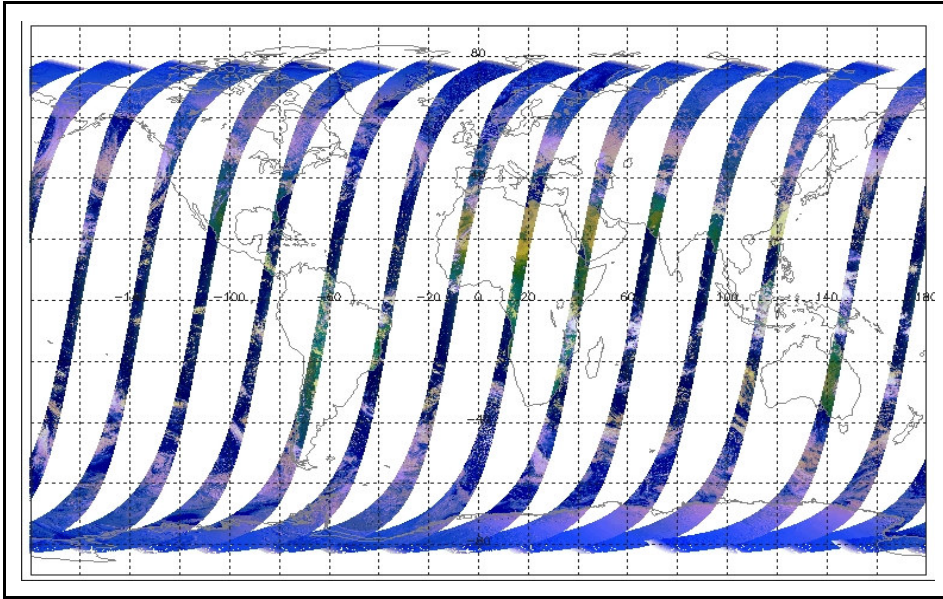

Browse Map

Map of browse products for: 01-Mar-06