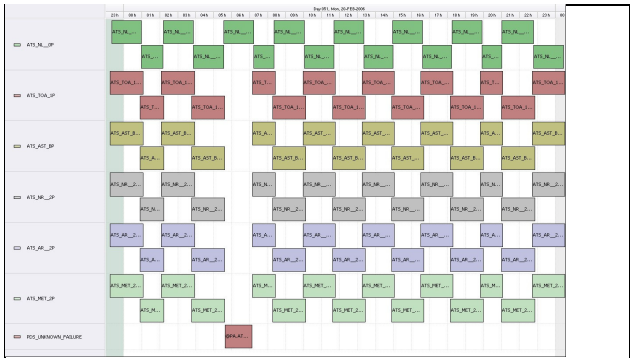

DPQC Daily Check of AATSR Data 20-Feb-06 VEGA

Daily Gantt Chart

Paste daily Gantt chart into box -->