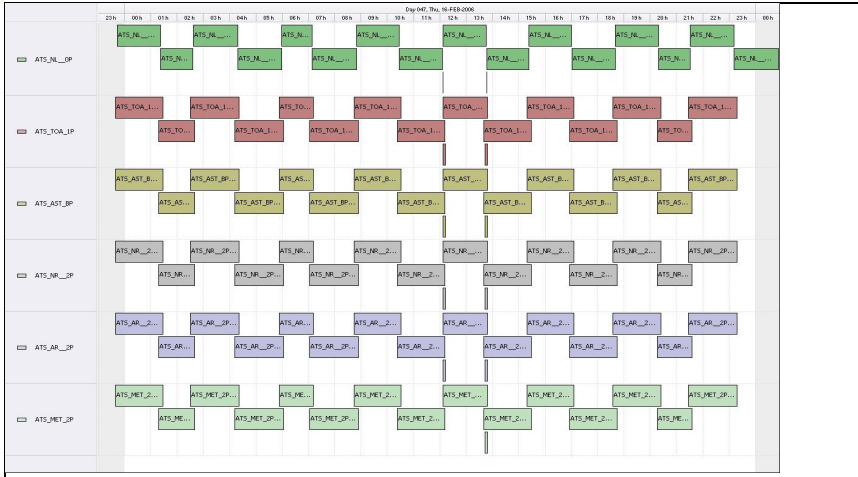

DPQC Daily Check of AATSR Data

16-Feb-06

DATA ACQUISITION DATE: 16-Feb-06
INSPECTION DATE: 17-Feb-06

Daily Gantt Chart

Paste daily Gantt chart into box -->