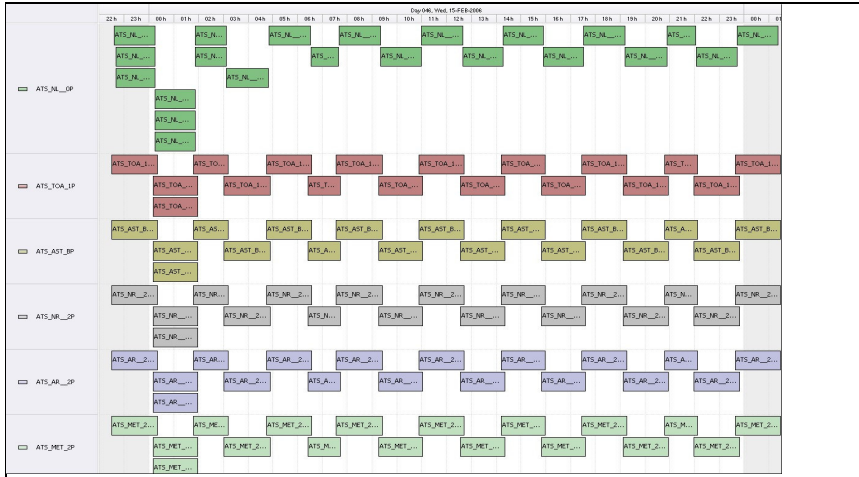

DPQC Daily Check of AATSR Data

15-Feb-06

DATA ACQUISITION DATE: 15-Feb-06
INSPECTION DATE: 16-Feb-06

Daily Gantt Chart

Paste daily Gantt chart into box -->