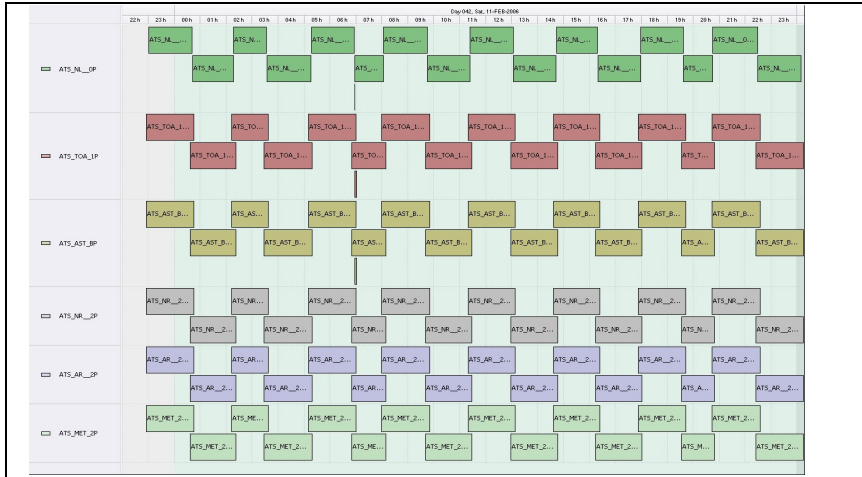

DPQC Daily Check of AATSR Data

11-Feb-06

DATA ACQUISITION DATE: 11-Feb-06
INSPECTION DATE: 13-Feb-06

Daily Gantt Chart

Paste daily Gantt chart into box -->